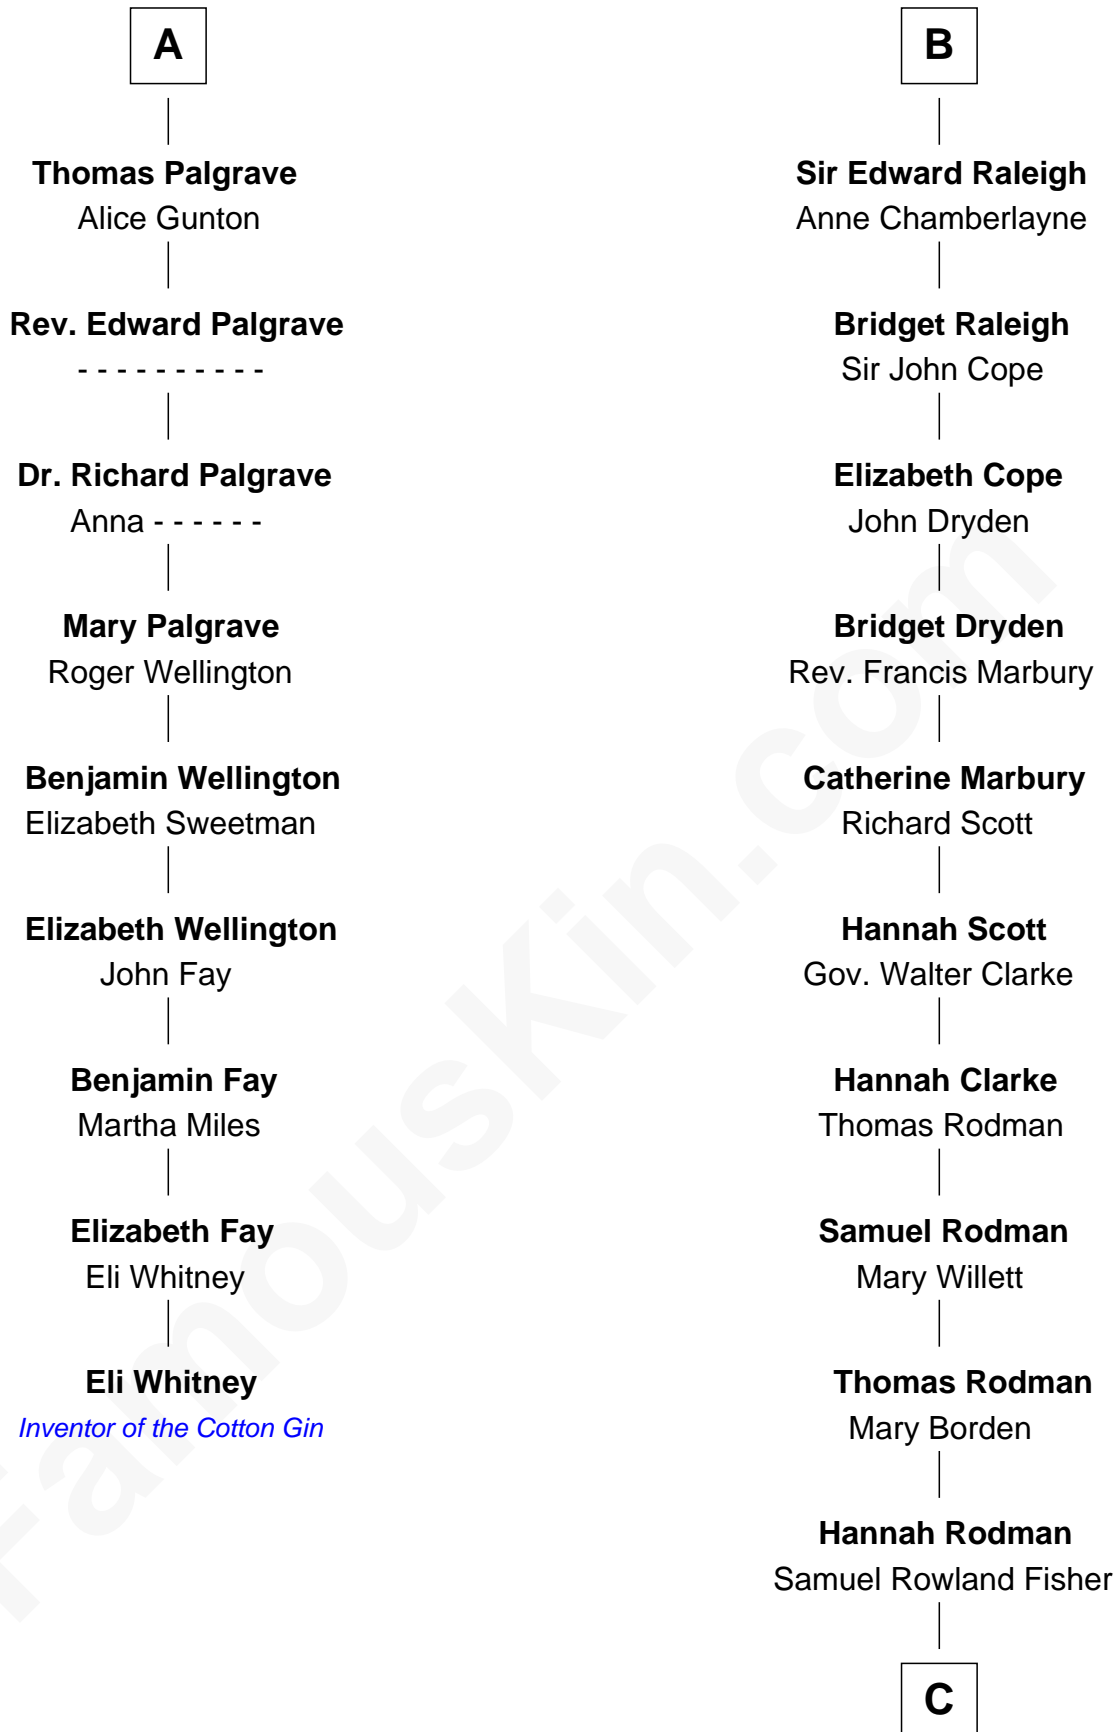

FamousKin.com

Relationship Chart of

Eli Whitney

Inventor of the Cotton Gin

15th cousin 3 times removed of

Joseph Wharton

Founder of the Wharton School of Business

Humphrey de Bohun
Elizabeth Plantagenet

Sir William de Bohun
Elizabeth de Badlesmere

Elizabeth de Bohun
Sir Richard Fitzalan

Elizabeth Fitzalan
Sir Robert Goushill

Elizabeth Goushill
Sir Robert Wingfield

Elizabeth Wingfield
Sir William Brandon

Eleanor Brandon
John Glemham

Anne Glemham
Henry Palgrave

A

Eleanor de Bohun
Sir James le Boteler

Pernel le Boteler
Sir Gilbert Talbot

Sir Richard Talbot
Ankaret le Strange

Mary Talbot
Sir Thomas Greene

Sir Thomas Greene
Phillippa Ferrers

Elizabeth Greene
William Raleigh

Sir Edward Raleigh
Margaret Verney

B

C

Deborah Fisher

William Wharton

Joseph Wharton

Founder, Wharton School of Business