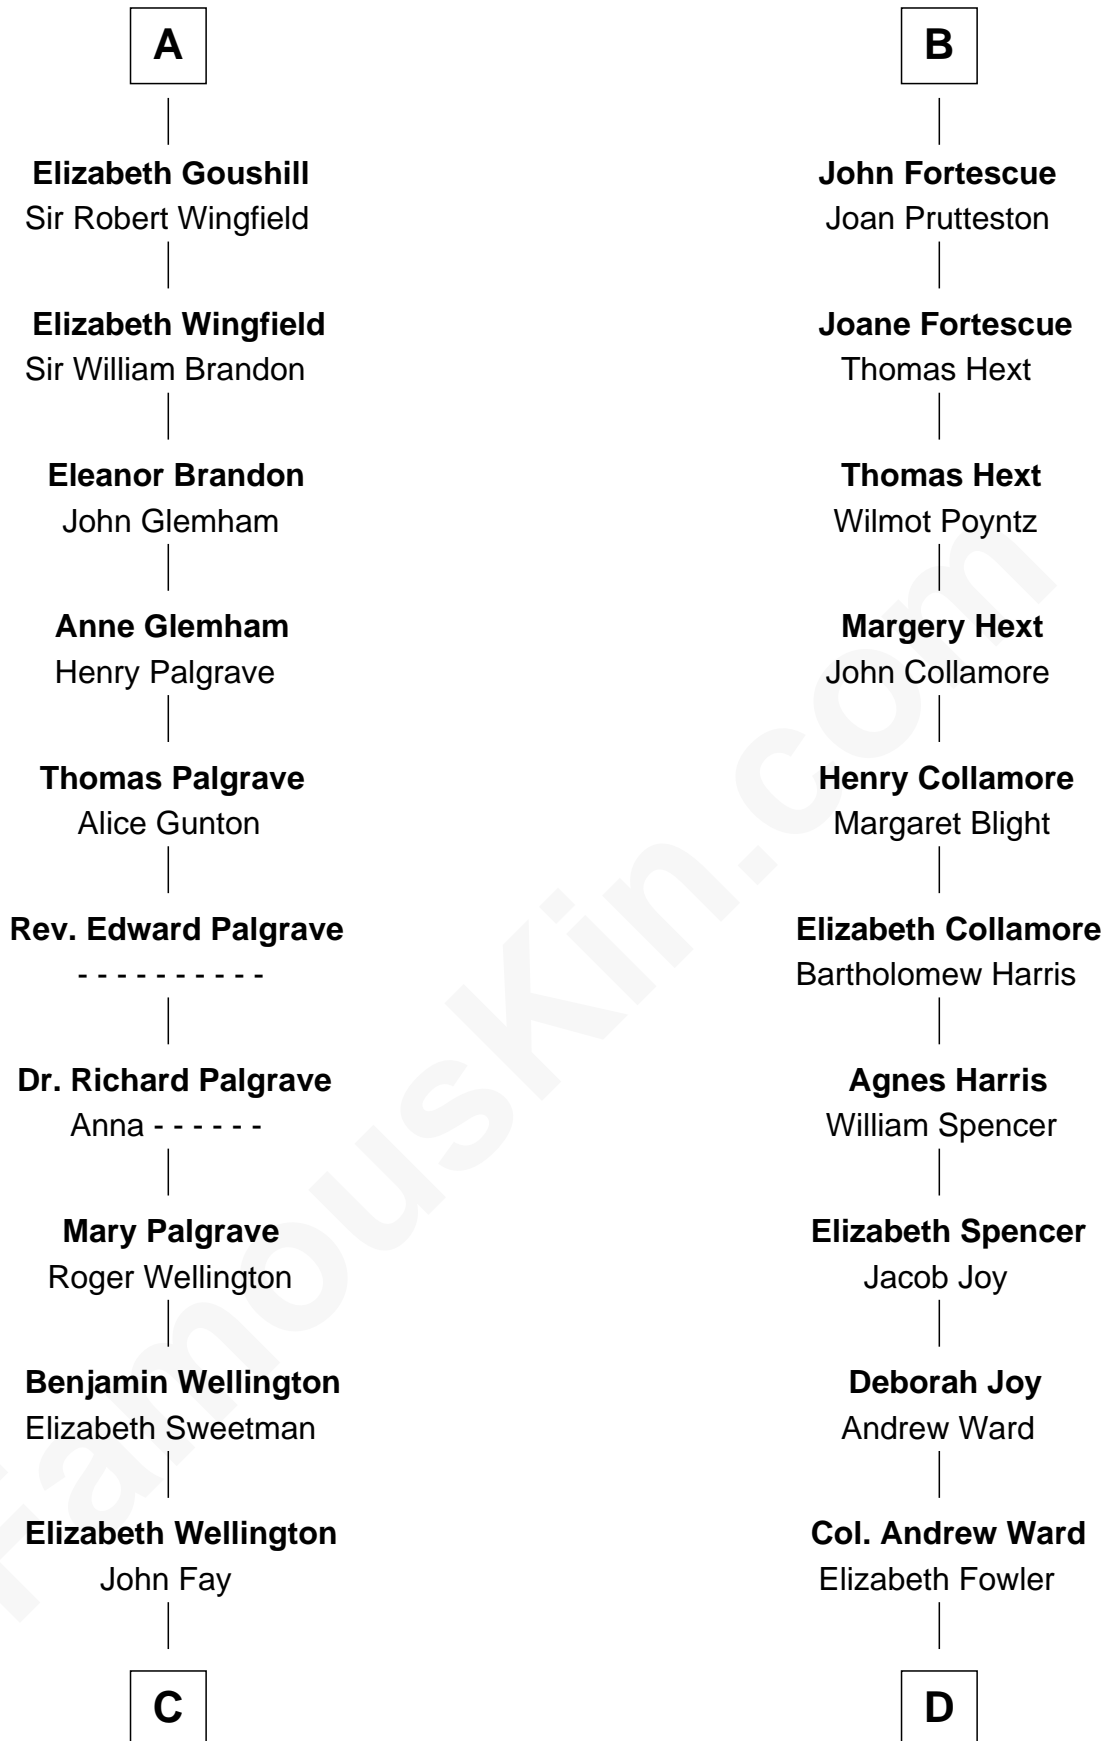

FamousKin.com

Relationship Chart of

Eli Whitney

Inventor of the Cotton Gin

19th cousin 1 time removed of

Harriet Beecher Stowe

Author of Uncle Tom's Cabin

Sir Geoffrey FitzPiers

Aveline de Clare

C

Benjamin Fay
Martha Miles

Elizabeth Fay
Eli Whitney

Eli Whitney
Inventor of the Cotton Gin

D

Andrew Ward
Diana Hubbard

Roxana Ward
Eli Foote