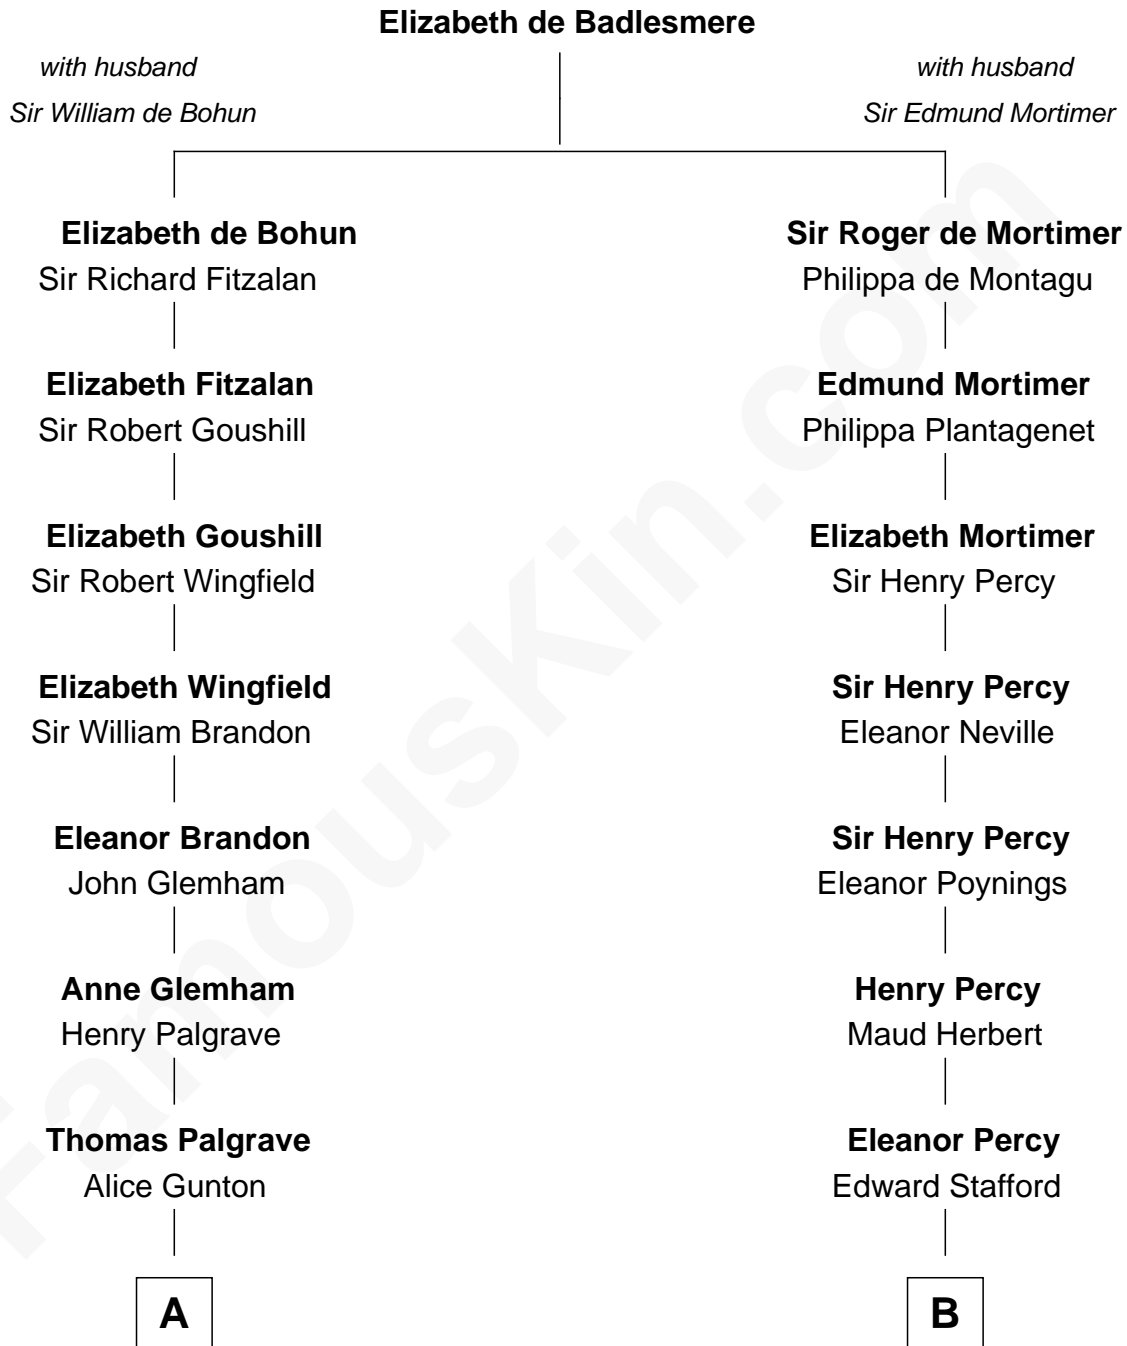

FamousKin.com

Relationship Chart of

Eli Whitney

Inventor of the Cotton Gin

14th cousin 6 times removed of

Harry F. Byrd

50th Governor of Virginia