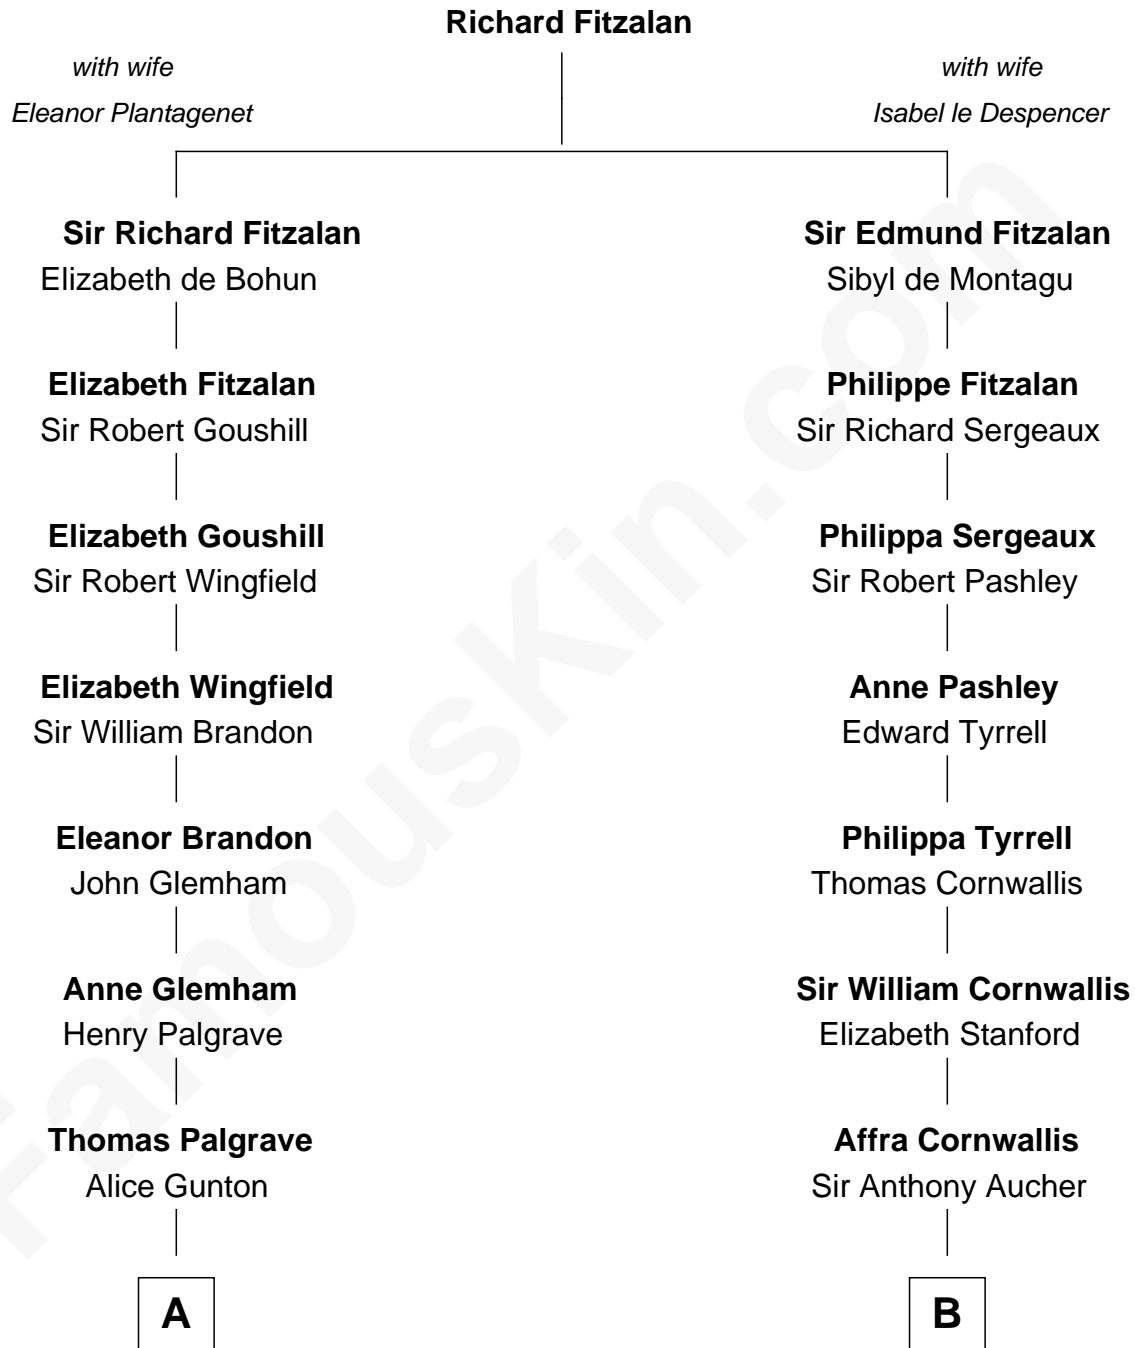

FamousKin.com

Relationship Chart of

Eli Whitney

Inventor of the Cotton Gin

14th cousin 7 times removed of

Harry F. Byrd

50th Governor of Virginia