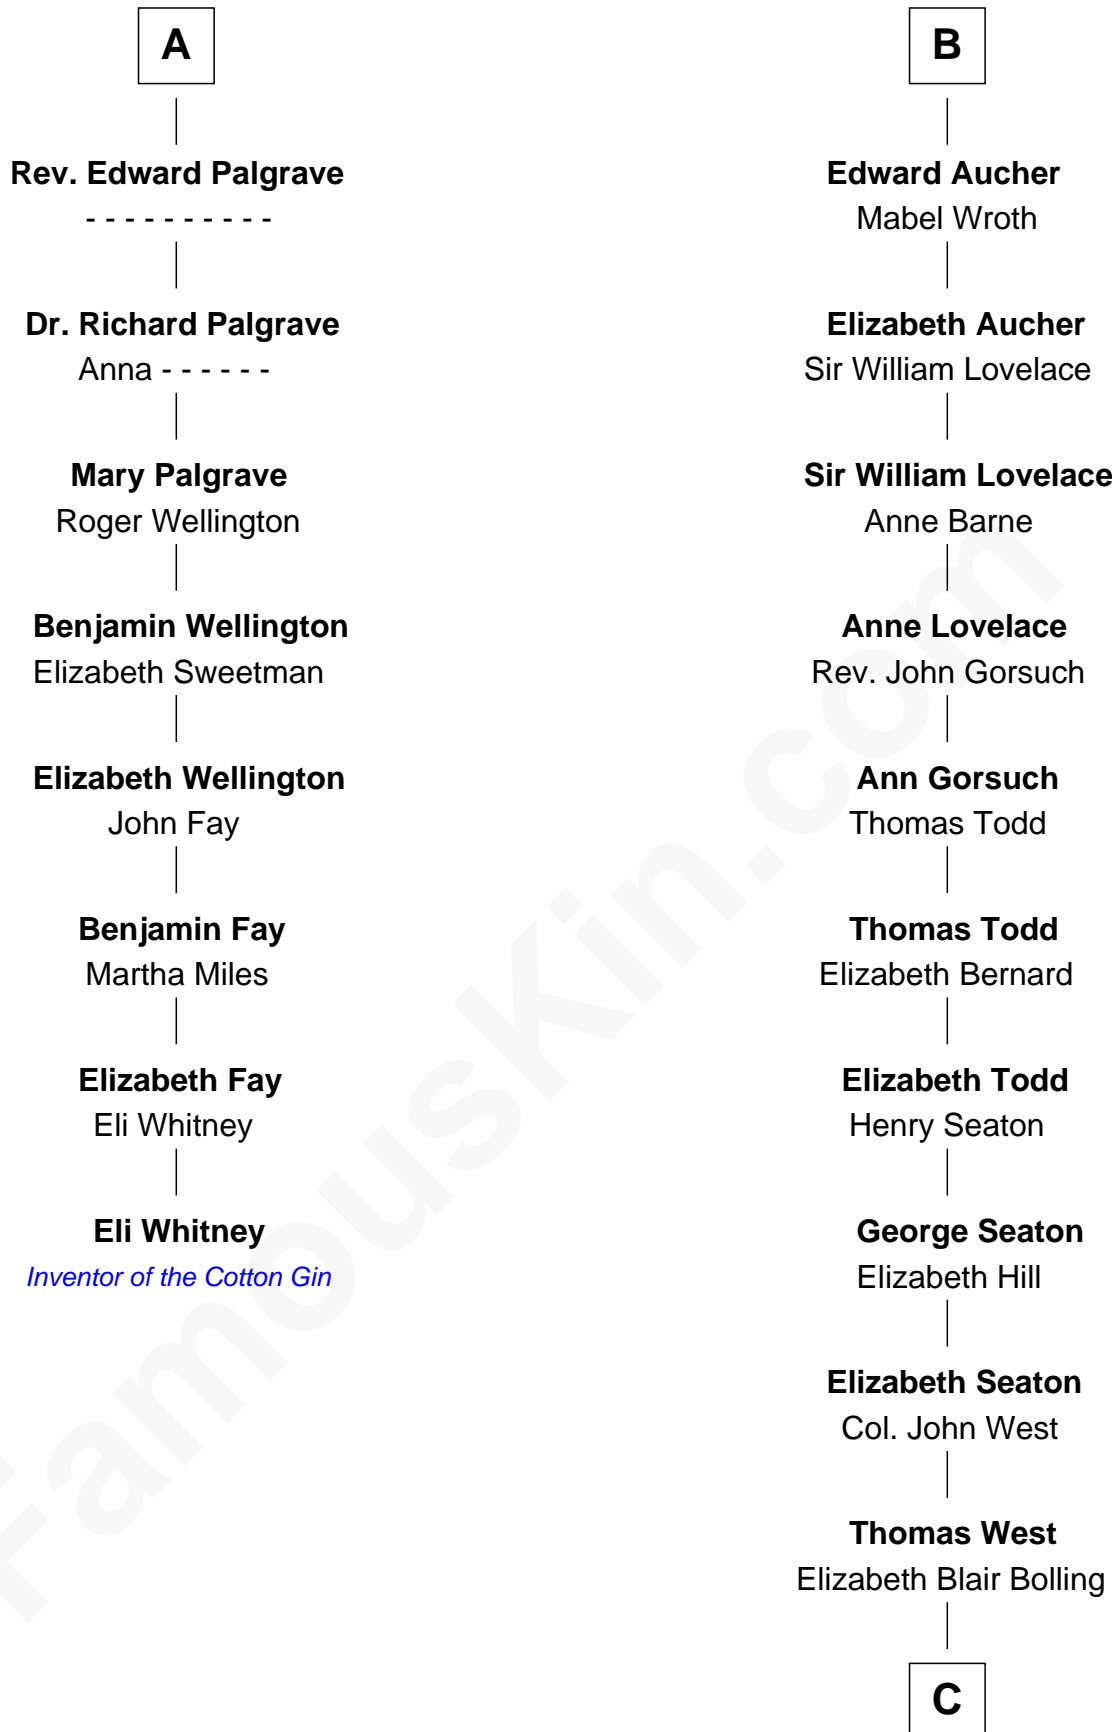

## Relationship Chart of

### Eli Whitney

*Inventor of the Cotton Gin*

14th cousin 7 times removed of

### Harry F. Byrd

*50th Governor of Virginia*

**C**

**Eliza Bolling West**  
Dr. Joel Walker Flood

**Col. Henry De La Warr Flood**  
Mary Elizabeth Trent

**Joel Walker Flood**  
Ella Faulkner

**Eleanor Bolling Flood**  
Richard Evelyn Byrd