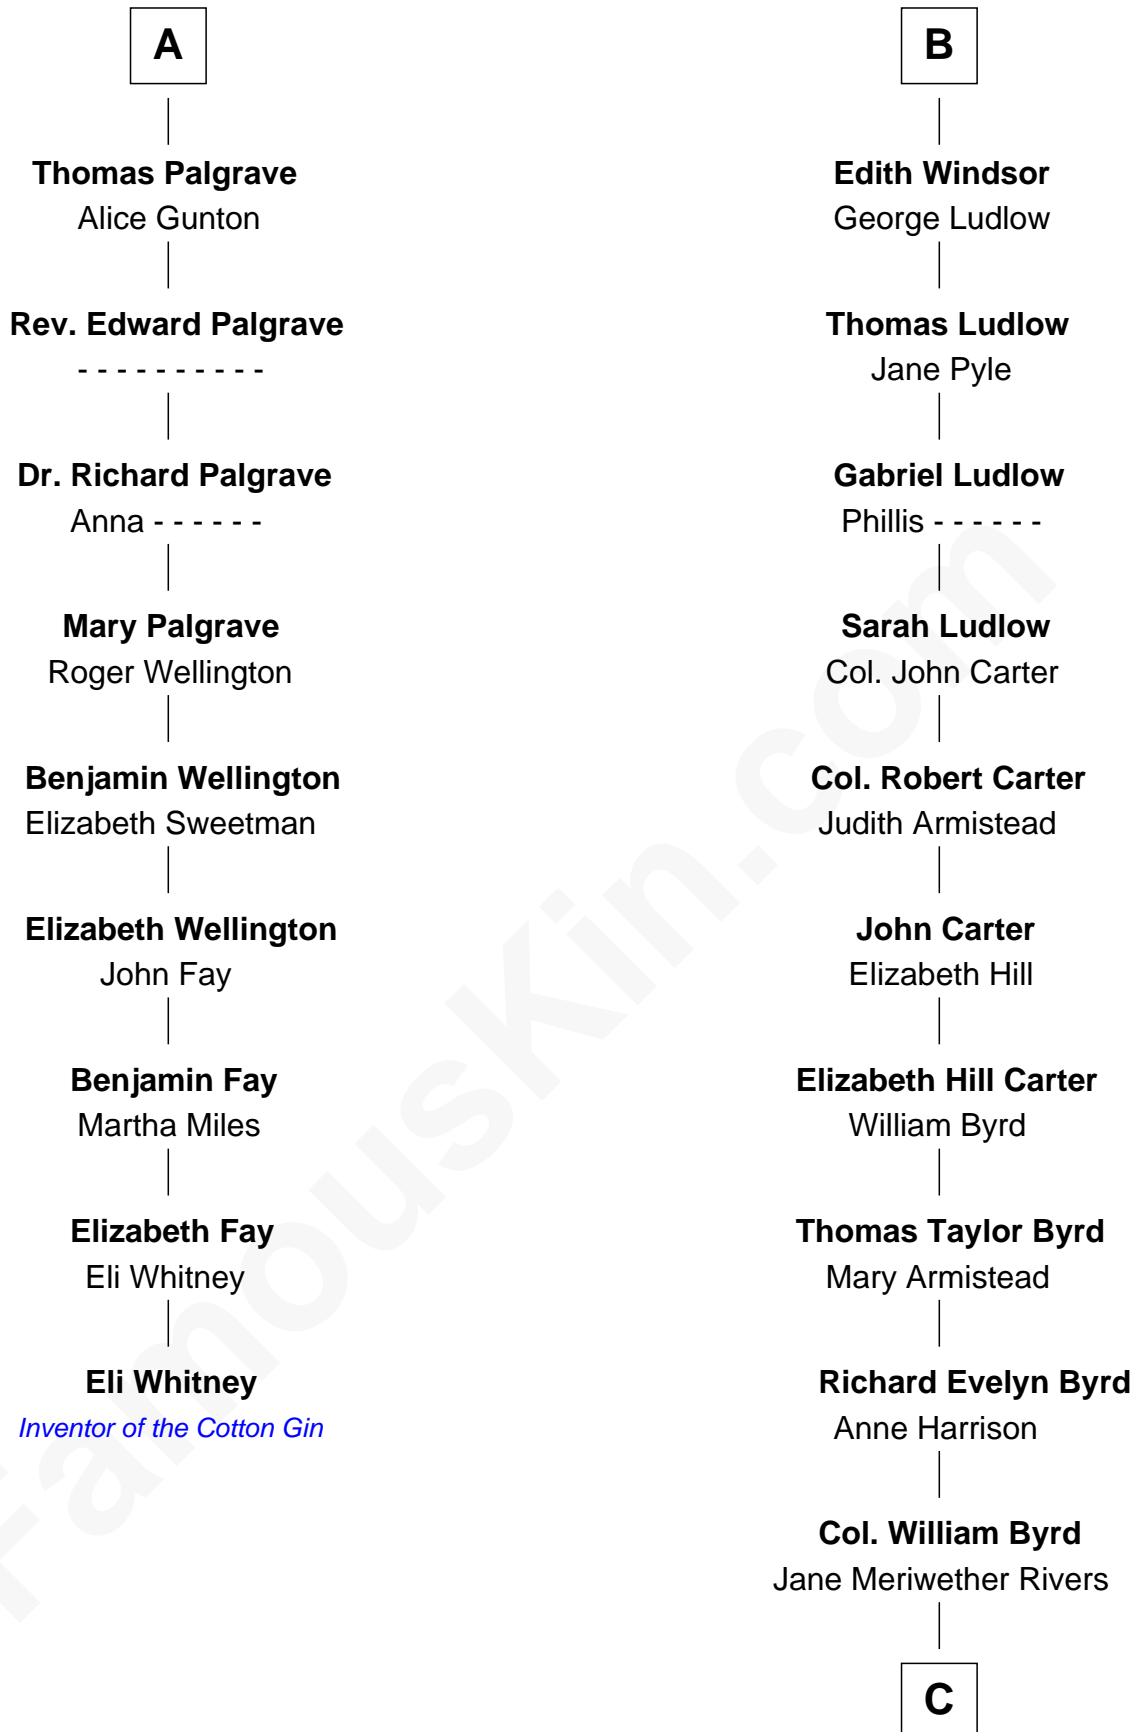

FamousKin.com

Relationship Chart of

Eli Whitney

Inventor of the Cotton Gin

15th cousin 3 times removed of

Harry F. Byrd

50th Governor of Virginia

Humphrey de Bohun
Elizabeth Plantagenet

Sir William de Bohun
Elizabeth de Badlesmere

Elizabeth de Bohun
Sir Richard Fitzalan

Elizabeth Fitzalan
Sir Robert Goushill

Elizabeth Goushill
Sir Robert Wingfield

Elizabeth Wingfield
Sir William Brandon

Eleanor Brandon
John Glemham

Anne Glemham
Henry Palgrave

A

Margaret de Bohun
Sir Hugh de Courtnay

Elizabeth de Courtnay
Sir Andrew Luttrell

Sir Hugh Luttrell
Catherine de Beaumont

Elizabeth Luttrell
John Stratton

Elizabeth Stratton
John Andrews

Elizabeth Andrews
Sir Thomas de Windsor

Sir Andrews de Windsor
Elizabeth Blount

B

C

Richard Evelyn Byrd
Eleanor Bolling Flood

Harry F. Byrd
50th Governor of Virginia

FamousKin.com