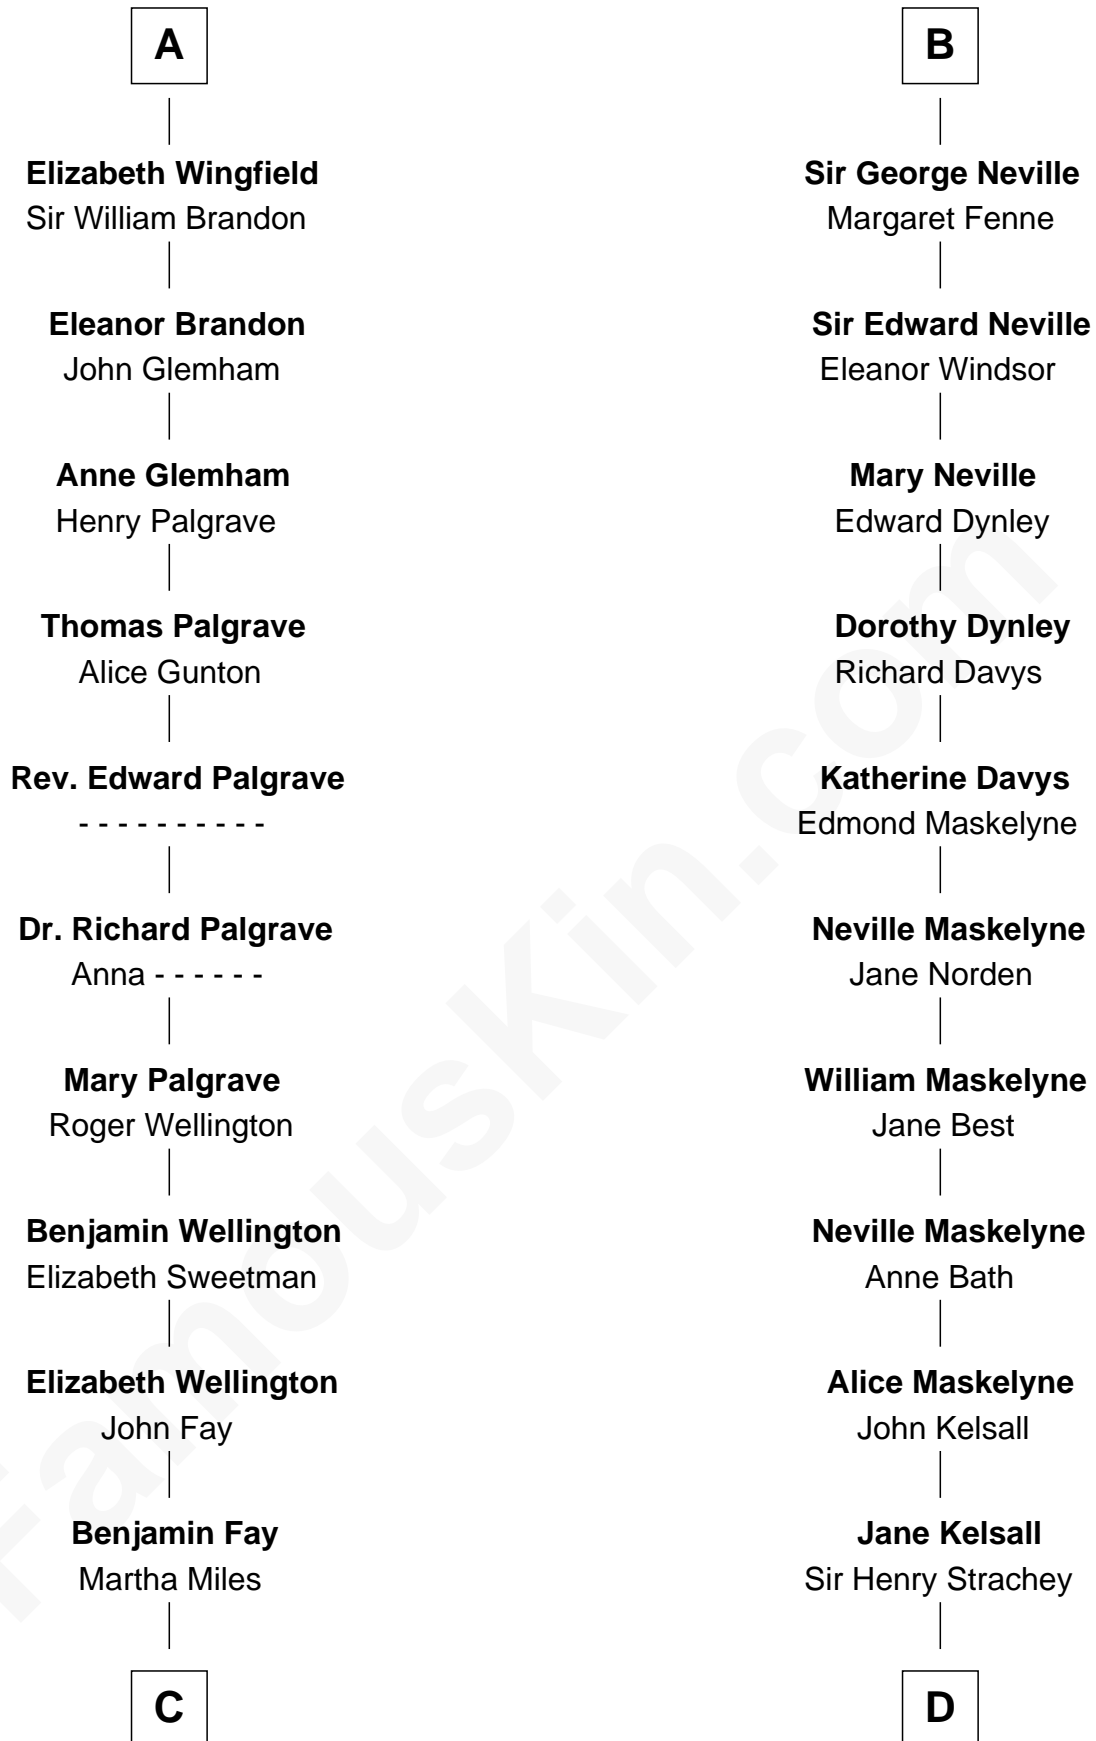

FamousKin.com

Relationship Chart of

Eli Whitney

Inventor of the Cotton Gin

18th cousin 1 time removed of

Lytton Strachey

Author and Co-Founder of Bloomsbury Group

William de Braiose

Eva Marshal

Eleanor de Braiose
Sir Humphrey de Bohun

Humphrey de Bohun
Maud de Fiennes

Humphrey de Bohun
Elizabeth Plantagenet

Sir William de Bohun
Elizabeth de Badlesmere

Elizabeth de Bohun
Sir Richard Fitzalan

Elizabeth Fitzalan
Sir Robert Goushill

Elizabeth Goushill
Sir Robert Wingfield

A

Maud de Braose
Roger Mortimer

Sir Edmund Mortimer
Margaret de Fiennes

Iseult de Mortimer
Sir Hugh I de Audley

Alice de Audley
Sir Ralph de Neville

Sir John de Neville
Maude de Percy

Sir Ralph Neville
Joan Beaufort

Sir Edward Neville
Elizabeth de Beauchamp

B

C

Elizabeth Fay

Eli Whitney

Eli Whitney