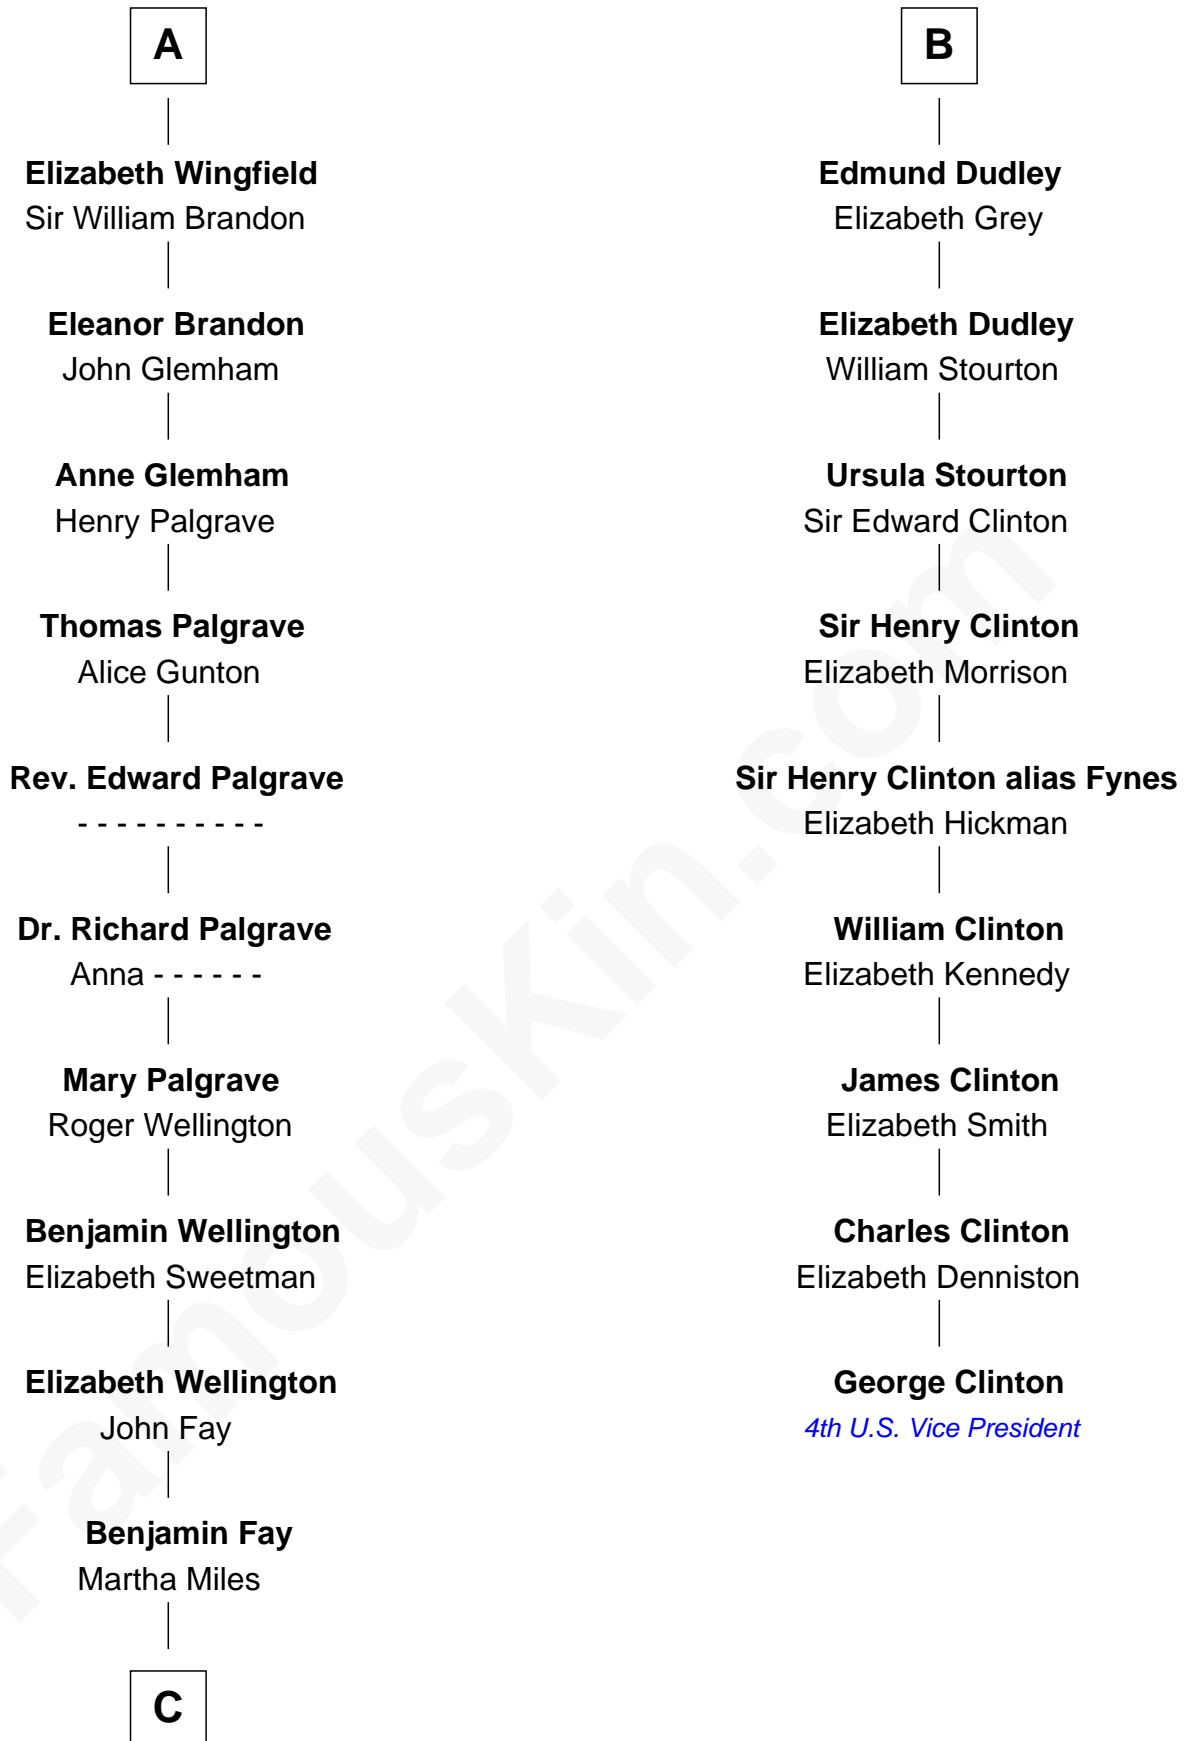

FamousKin.com

Relationship Chart of

Eli Whitney

Inventor of the Cotton Gin

15th cousin 3 times removed of

George Clinton

4th U.S. Vice President

William de Braiose

Eva Marshal

Eleanor de Braiose
Sir Humphrey de Bohun

Humphrey de Bohun
Maud de Fiennes

Humphrey de Bohun
Elizabeth Plantagenet

Sir William de Bohun
Elizabeth de Badlesmere

Elizabeth de Bohun
Sir Richard Fitzalan

Elizabeth Fitzalan
Sir Robert Goushill

Elizabeth Goushill
Sir Robert Wingfield

A

Eve de Braiose
Sir William de Cantilupe

Milicent de Cantilupe
Eudo la Zouche

Eve la Zouche
Sir Maurice de Berkeley

Thomas de Berkeley
Katherine de Clyvedon

Sir John Berkeley
Elizabeth Betteshorne

Elizabeth Berkeley
Sir John Sutton

Sir John Sutton Dudley
Elizabeth Bramshot

B

C

—
Elizabeth Fay

Eli Whitney

—
Eli Whitney