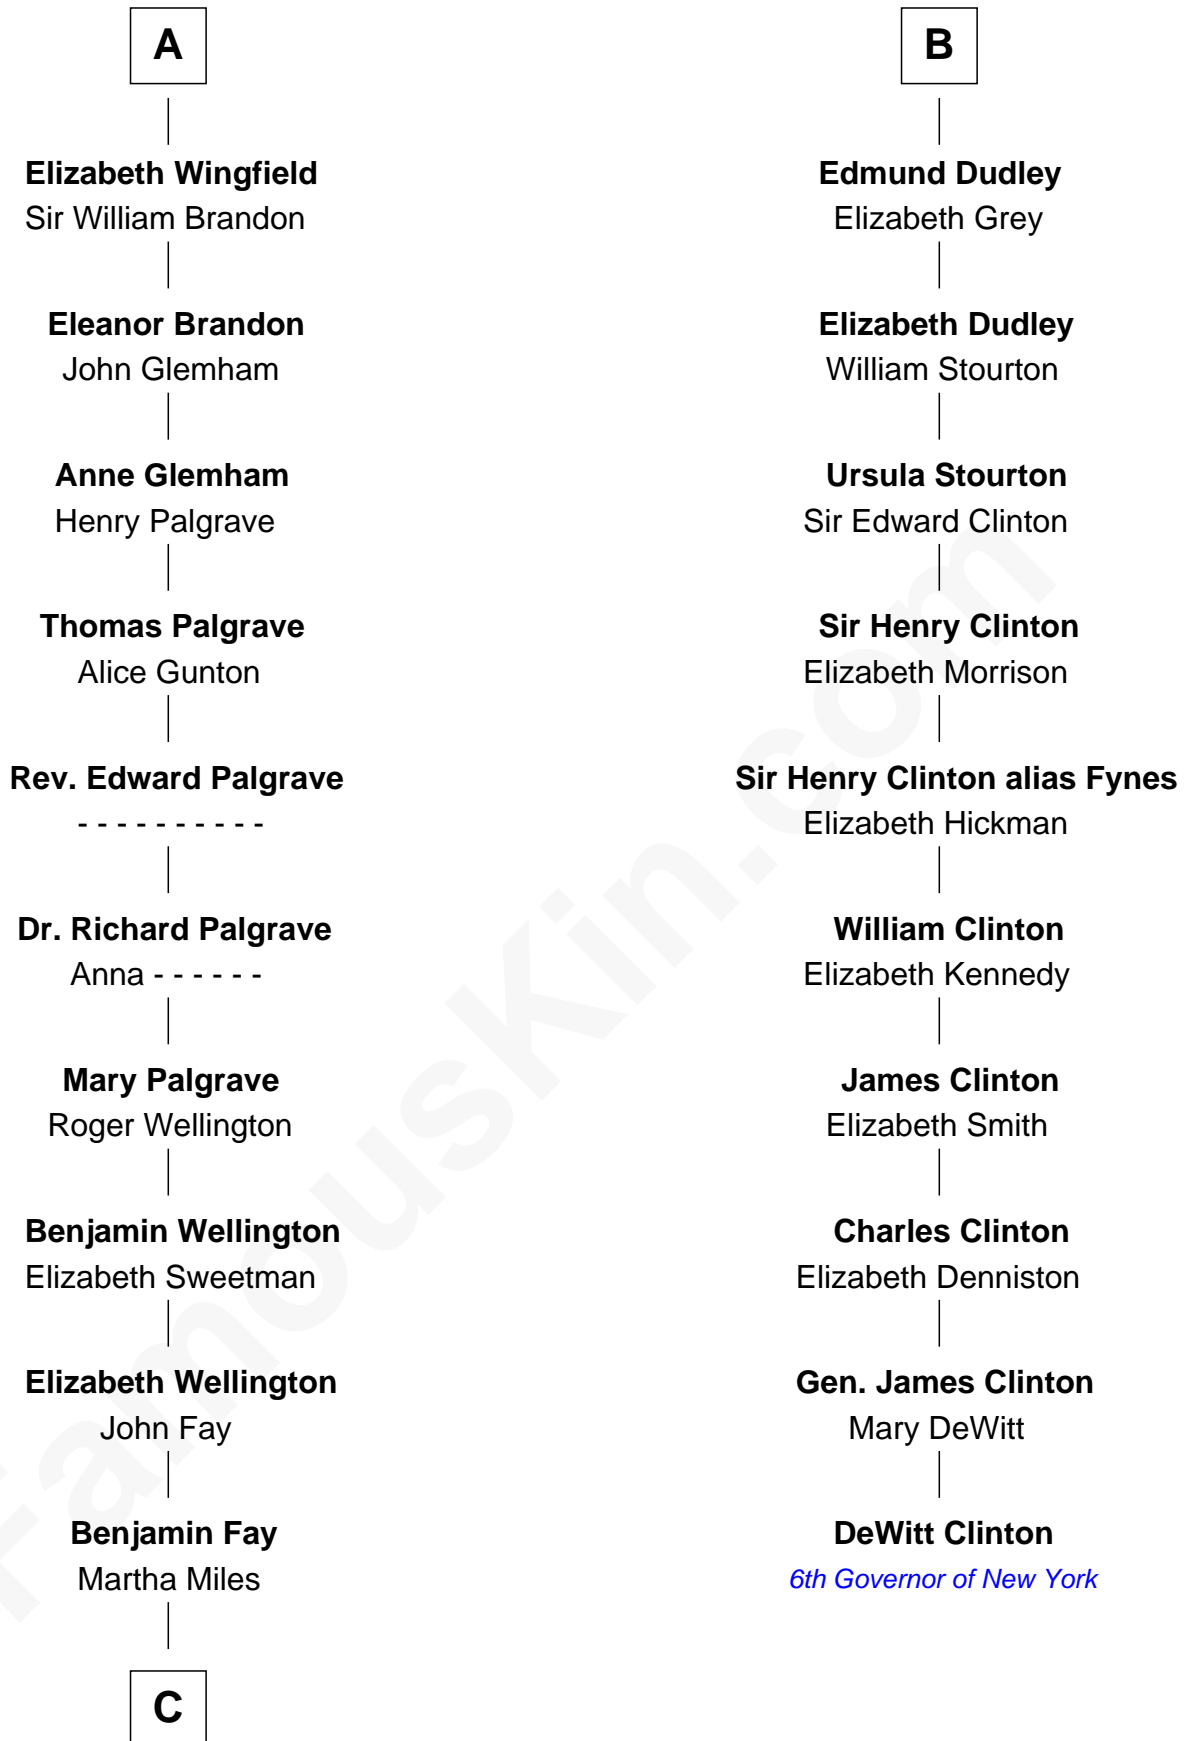

FamousKin.com

Relationship Chart of

Eli Whitney

Inventor of the Cotton Gin

16th cousin 2 times removed of

DeWitt Clinton

6th Governor of New York

William de Braiose

Eva Marshal

Eleanor de Braiose
Sir Humphrey de Bohun

Humphrey de Bohun
Maud de Fiennes

Humphrey de Bohun
Elizabeth Plantagenet

Sir William de Bohun
Elizabeth de Badlesmere

Elizabeth de Bohun
Sir Richard Fitzalan

Elizabeth Fitzalan
Sir Robert Goushill

Elizabeth Goushill
Sir Robert Wingfield

A

Eve de Braiose
Sir William de Cantilupe

Milicent de Cantilupe
Eudo la Zouche

Eve la Zouche
Sir Maurice de Berkeley

Thomas de Berkeley
Katherine de Clyvedon

Sir John Berkeley
Elizabeth Betteshorne

Elizabeth Berkeley
Sir John Sutton

Sir John Sutton Dudley
Elizabeth Bramshot

B

C

—
Elizabeth Fay

Eli Whitney

—
Eli Whitney