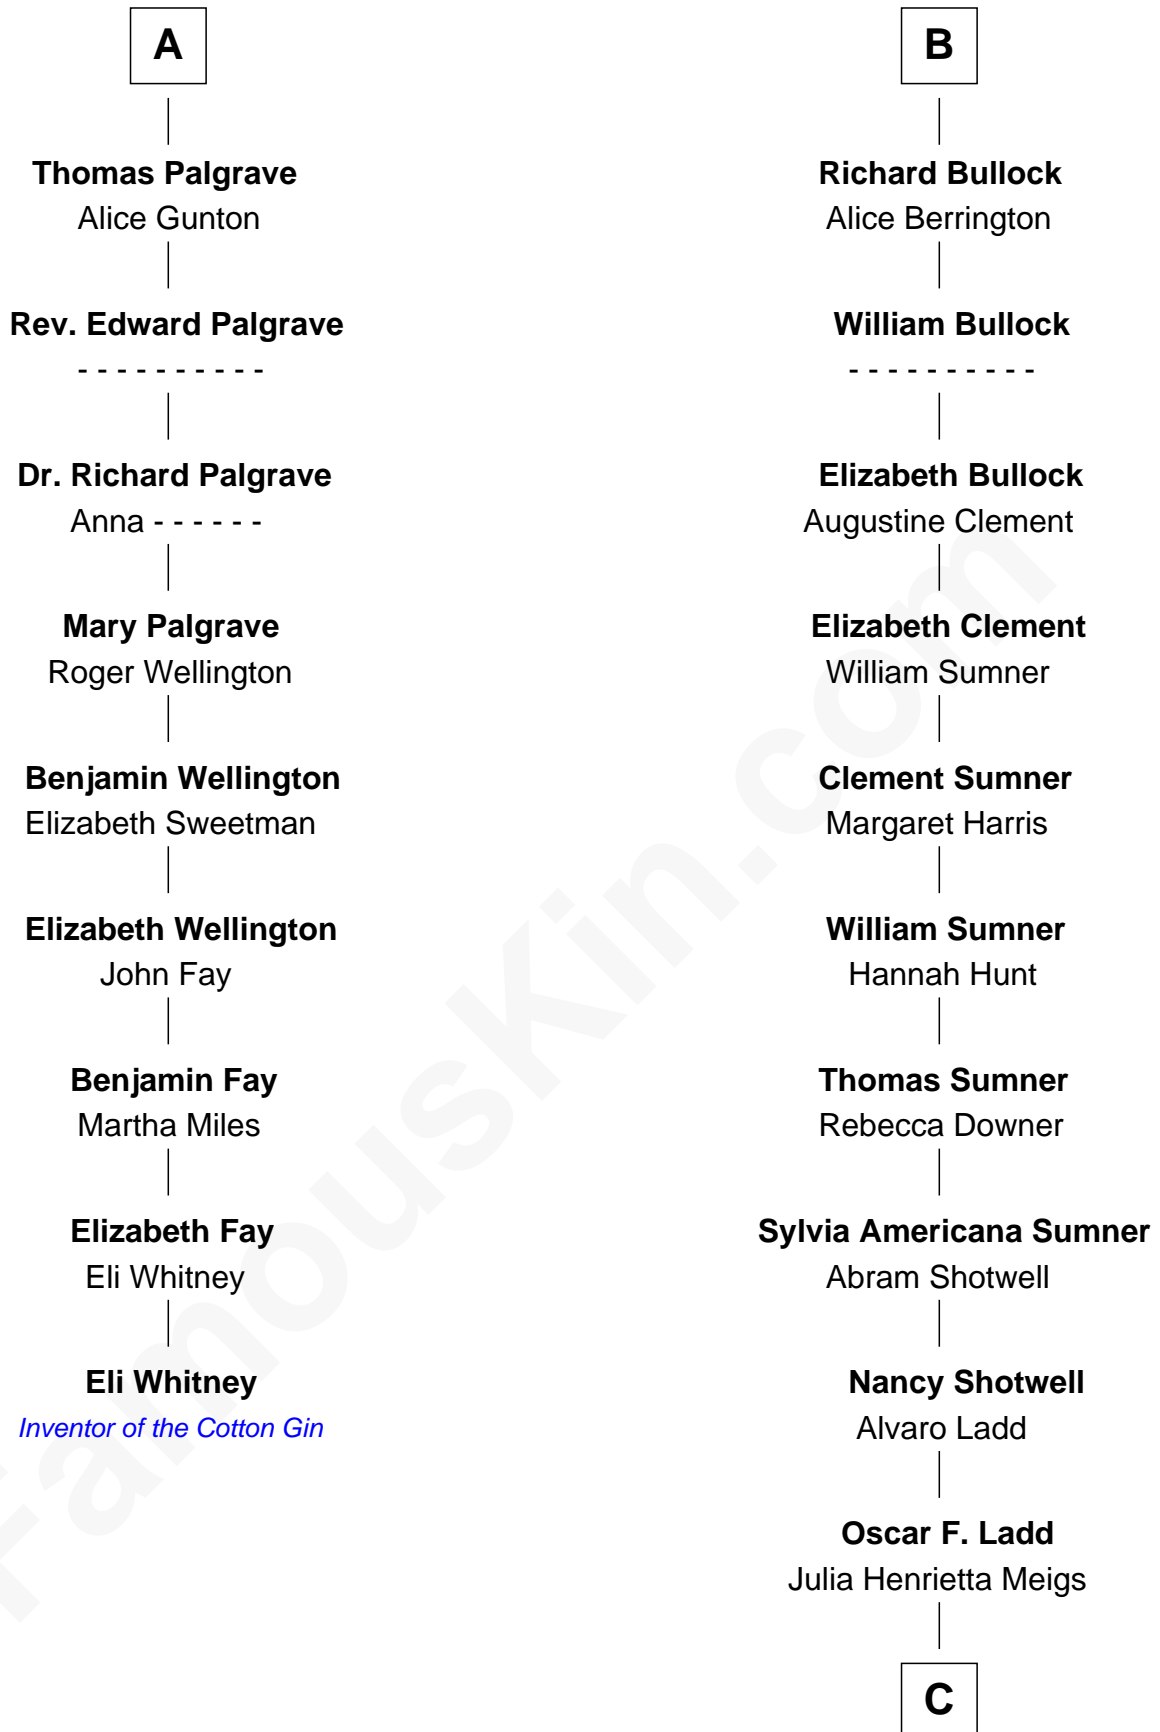

FamousKin.com Relationship Chart of

Eli Whitney

Inventor of the Cotton Gin

15th cousin 3 times removed of

Alan Ladd

Movie Actor

Bartholomew de Badlesmere

Margaret de Clare

Elizabeth de Badlesmere

Sir William de Bohun

Elizabeth de Bohun

Sir Richard Fitzalan

Elizabeth Fitzalan

Sir Robert Goushill

Elizabeth Goushill

Sir Robert Wingfield

John de Vere

Aubrey de Vere

Alice FitzWalter

Sir Richard de Vere

Alice Sergeaux

Sir John de Vere

Elizabeth Howard

Joan de Vere

Sir William Norreys

Margaret Norreys

Gilbert Bullock

Thomas Bullock

Alice Kingsmill

B

C

Alan Harwood Ladd