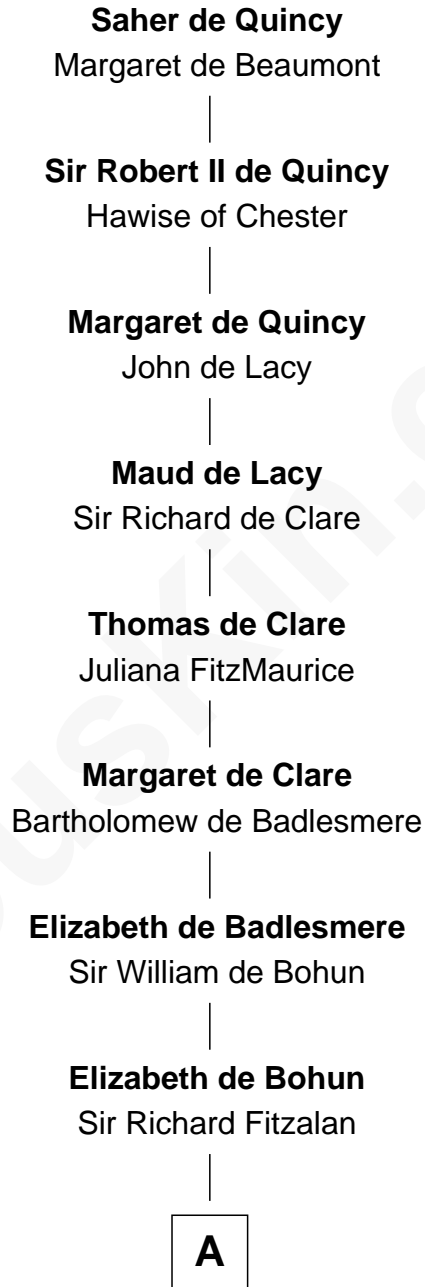

# FamousKin.com Relationship Chart of Eli Whitney

*Inventor of the Cotton Gin*

**19th Great-grandson of**

**Saher de Quincy**  
*Magna Carta Surety*

**A**

**Elizabeth Fitzalan**  
Sir Robert Goushill

**Elizabeth Goushill**  
Sir Robert Wingfield

**Elizabeth Wingfield**  
Sir William Brandon

**Eleanor Brandon**  
John Glemham

**Anne Glemham**  
Henry Palgrave

**Thomas Palgrave**  
Alice Gunton

**Rev. Edward Palgrave**

-----

**Dr. Richard Palgrave**  
Anna - - - - -

**Mary Palgrave**  
Roger Wellington

**Benjamin Wellington**  
Elizabeth Sweetman

**B**

**B**

Elizabeth Wellington

John Fay

Benjamin Fay

Martha Miles