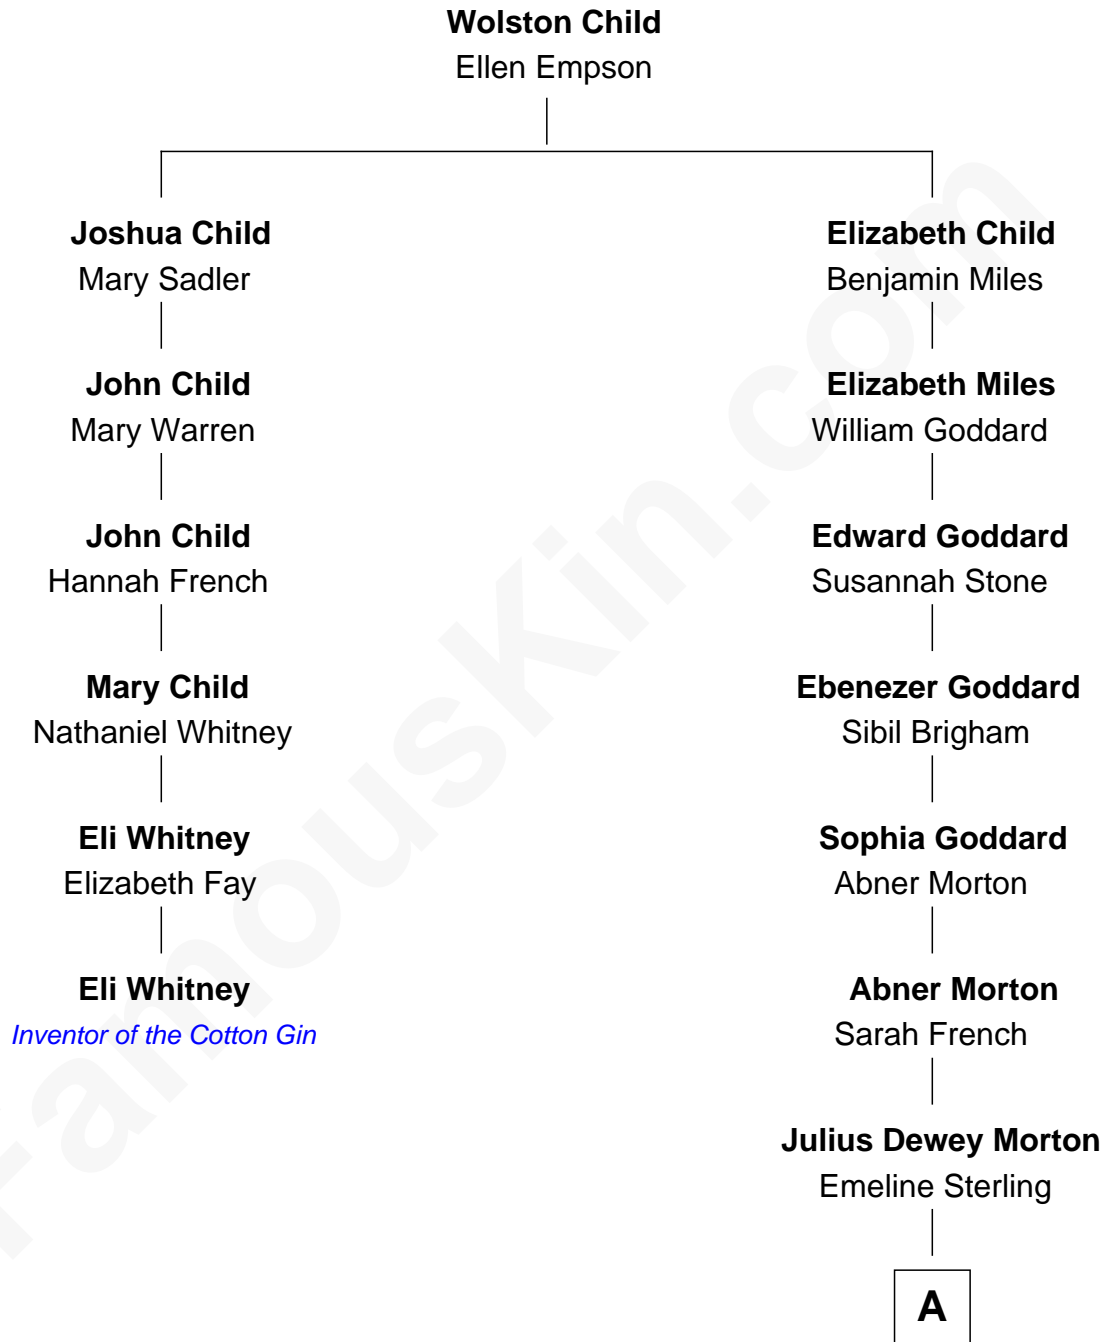

FamousKin.com

Relationship Chart of

Eli Whitney

Inventor of the Cotton Gin

5th cousin 3 times removed of

Joy Morton

Founder of Morton Salt Company