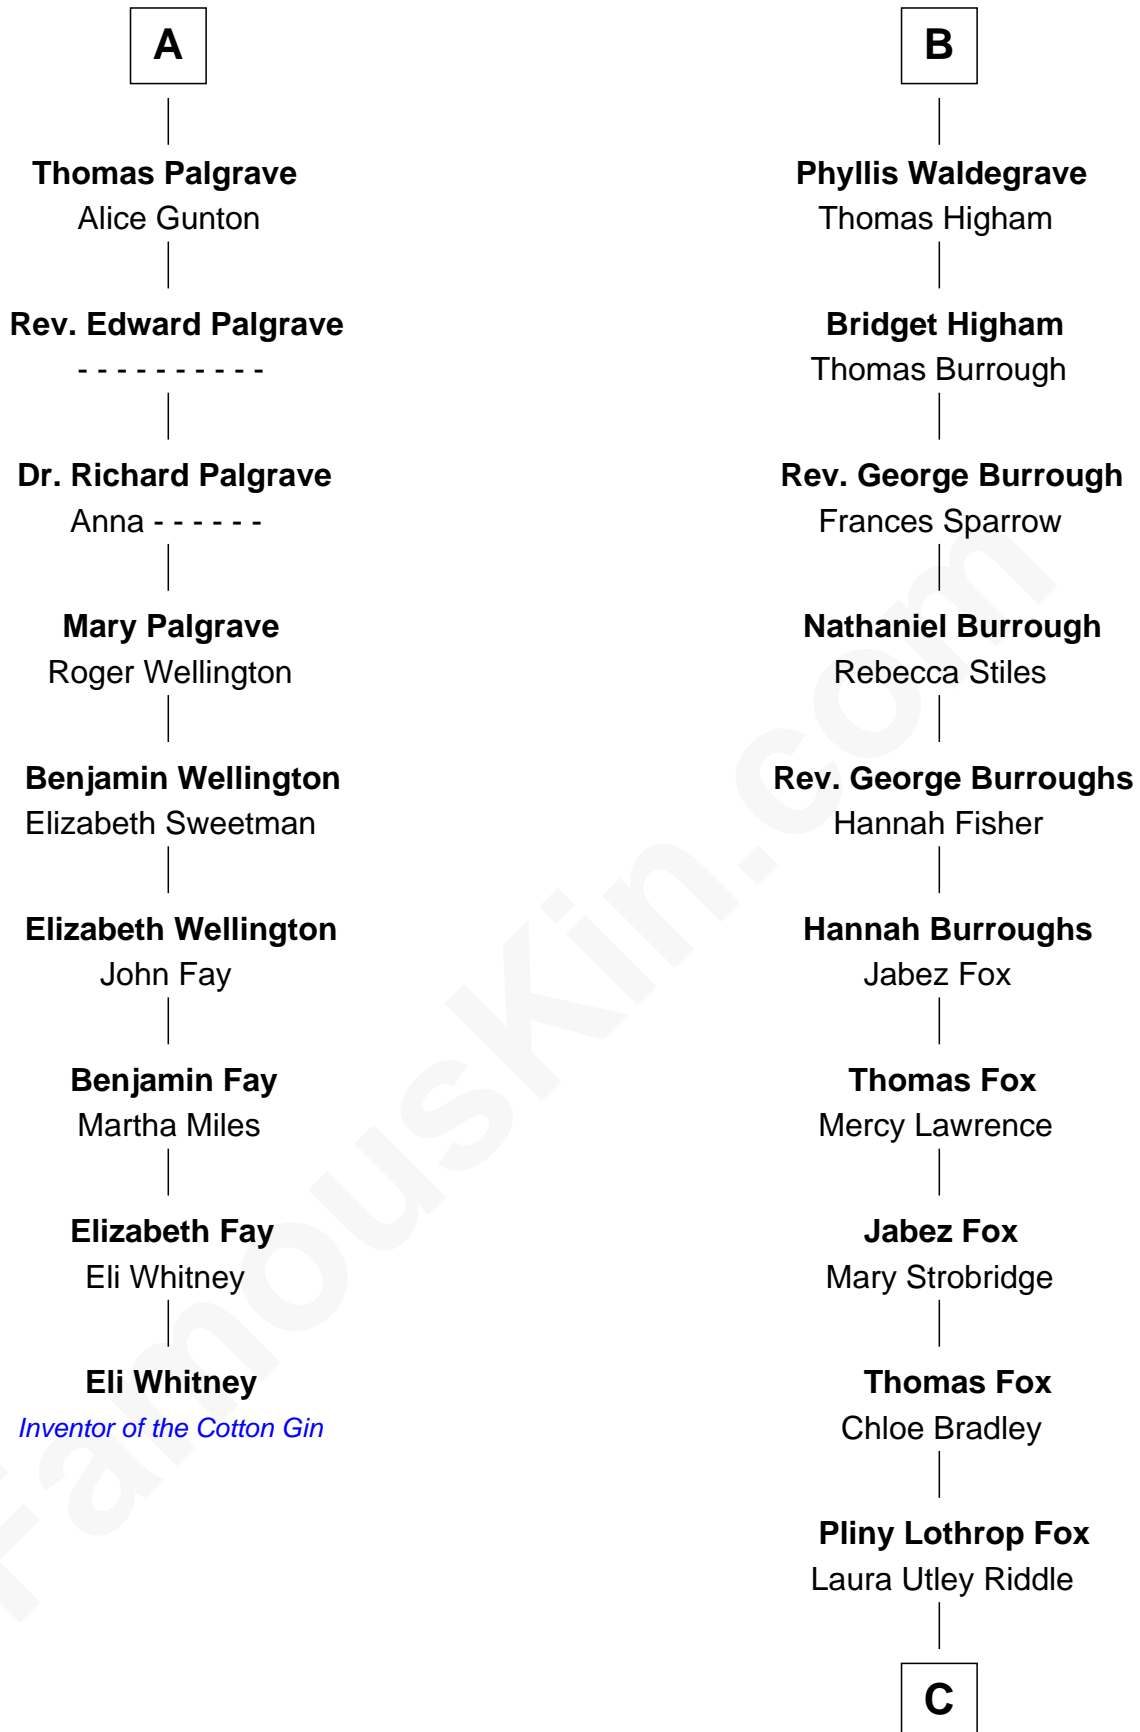

FamousKin.com Relationship Chart of

Eli Whitney

Inventor of the Cotton Gin

15th cousin 5 times removed of

John Ritter

TV and Movie Actor

Bartholomew de Badlesmere

Margaret de Clare

Elizabeth de Badlesmere

Sir William de Bohun

Elizabeth de Bohun

Sir Richard Fitzalan

Elizabeth Fitzalan

Sir Robert Goushill

Elizabeth Goushill

Sir Robert Wingfield

Sir John de Tibetot

Sir Robert de Tibetot

Margaret Deincourt

Elizabeth de Tibetot

Sir Philip le Despencer

Margery Despencer

Sir Roger Wentworth

Henry Wentworth

Elizabeth Howard

Margery Wentworth

Sir William Waldegrave

George Waldegrave

Anne Drury

B

C

William P. L. Fox
Harriett Lucina Tilton