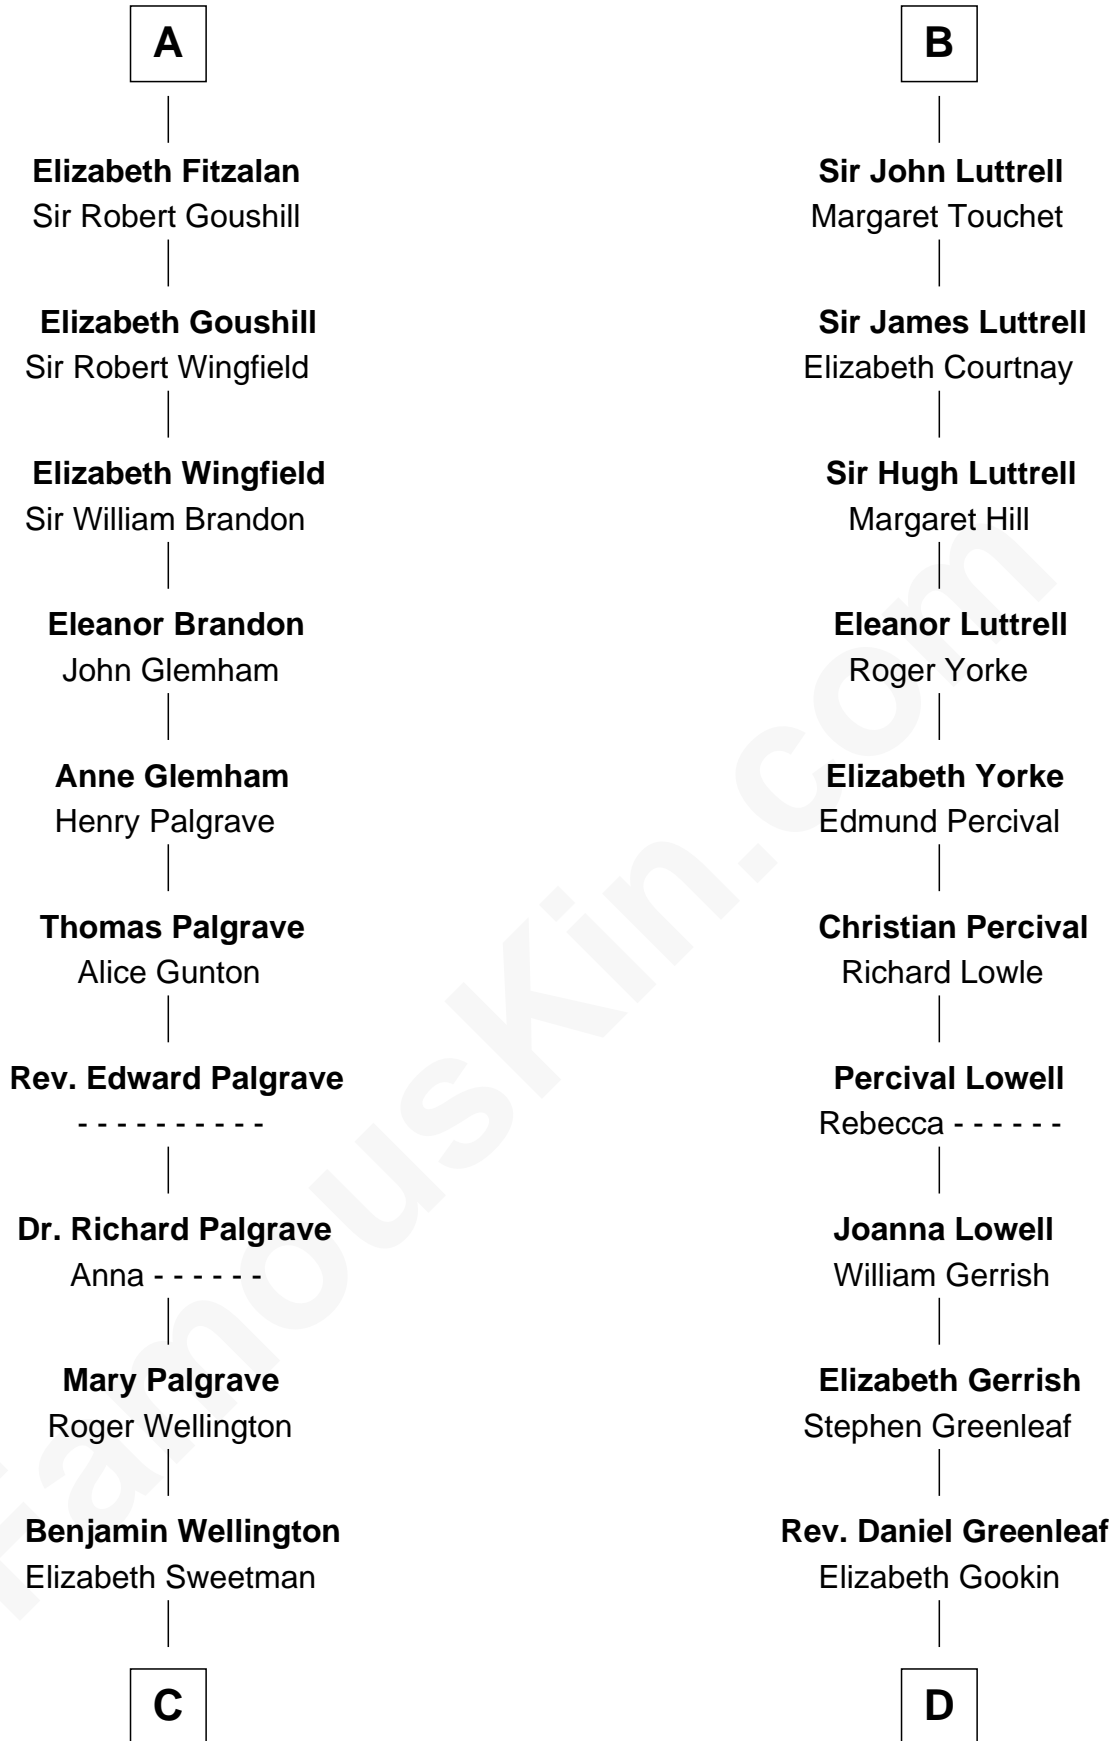

FamousKin.com Relationship Chart of

Eli Whitney

Inventor of the Cotton Gin

20th cousin of

Herman Melville

Author of Moby Dick

Saher de Quincy
Margaret de Beaumont

Sir Robert II de Quincy
Hawise of Chester

A

Hawise de Quincy
Hugh de Vere

Isabel de Vere
Sir John de Courtenay

Sir Hugh de Courtenay
Eleanor le Despencer

Sir Hugh de Courtenay
Agnes de St. John

Sir Hugh de Courtnay
Margaret de Bohun

Elizabeth de Courtnay
Sir Andrew Luttrell

Sir Hugh Luttrell
Catherine de Beaumont

B

C

Elizabeth Wellington

John Fay

Benjamin Fay

Martha Miles

Elizabeth Fay