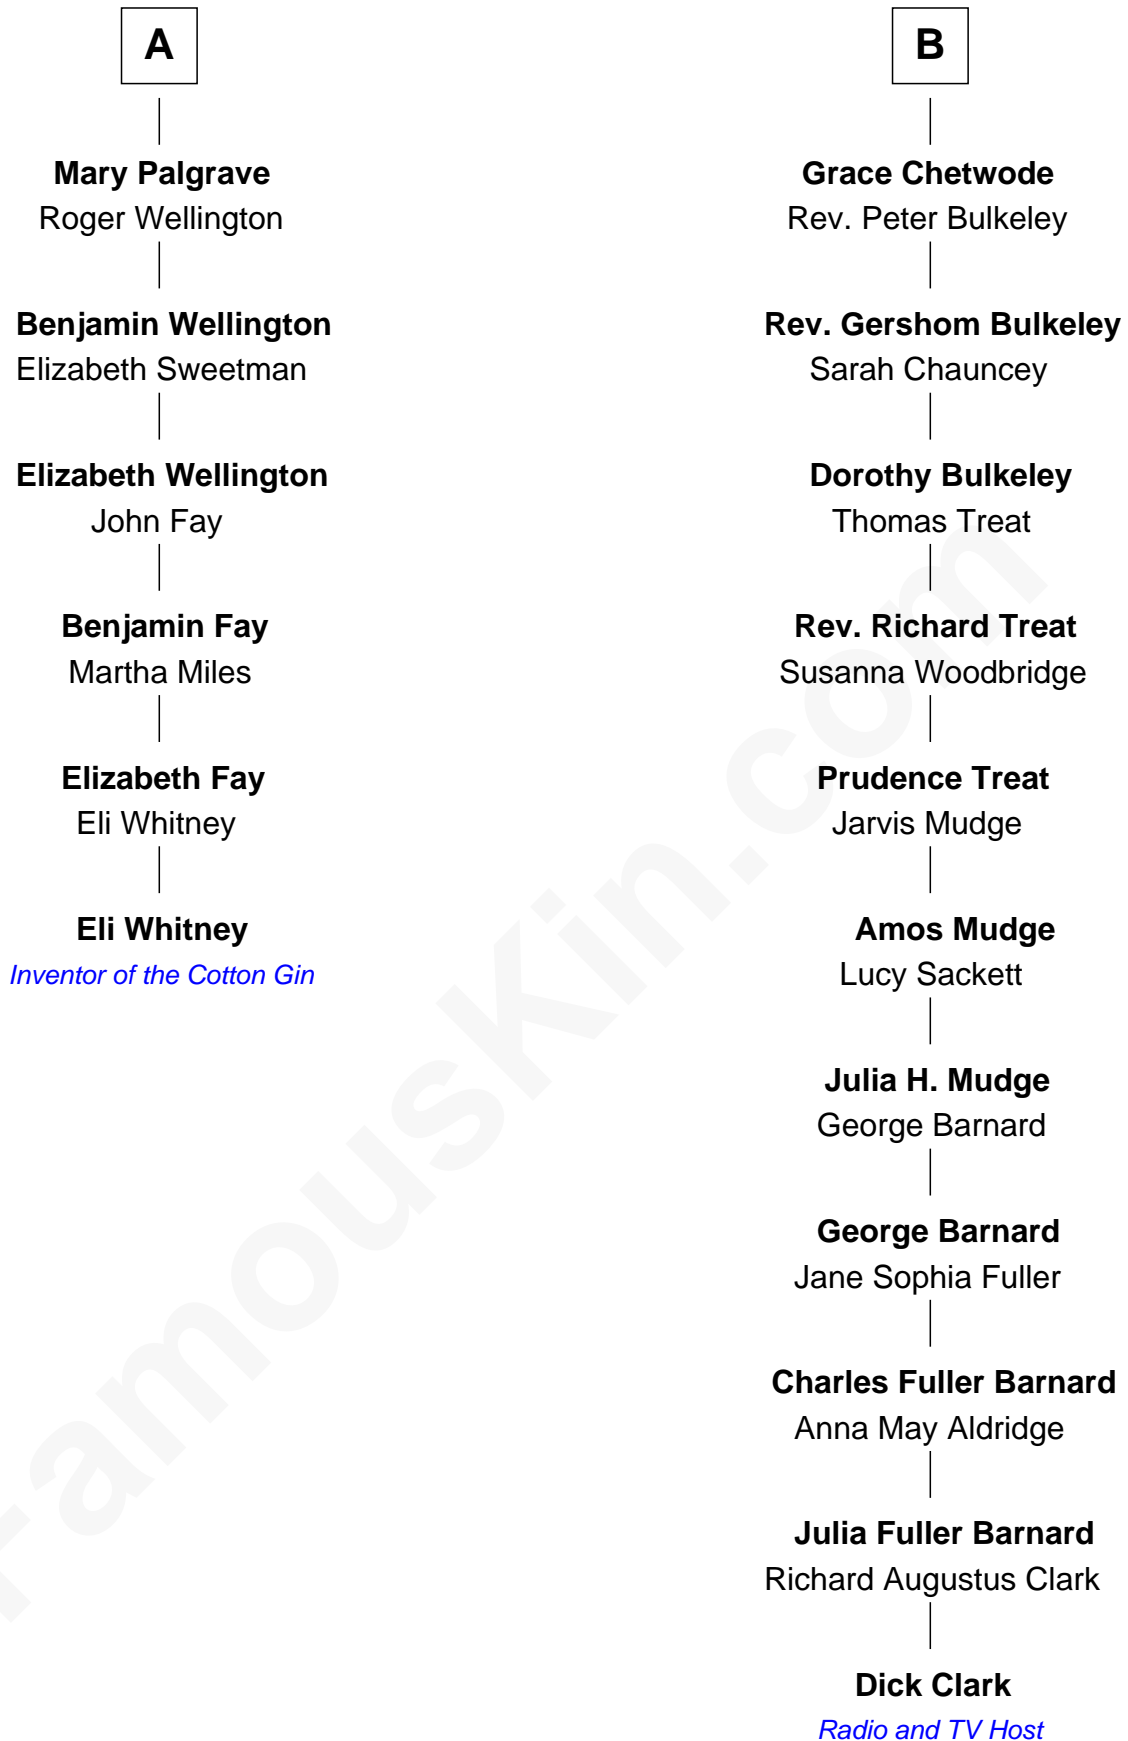

FamousKin.com

Relationship Chart of

Eli Whitney

Inventor of the Cotton Gin

12th cousin 5 times removed of

Dick Clark

Radio and TV Host

Sir Robert Goushill

Sir Thomas Stanley

Margaret Stanley

Sir William Troutbeck

Adam Troutbeck

Joan Molyneux

Margaret Troutbeck

Sir John Talbot

Anne Talbot

Thomas Needham

Robert Needham

Frances Aston

Dorothy Needham

Sir Richard Chetwode

B

Dick Clark photo by [Alan Light](#) (CC BY 2.0)