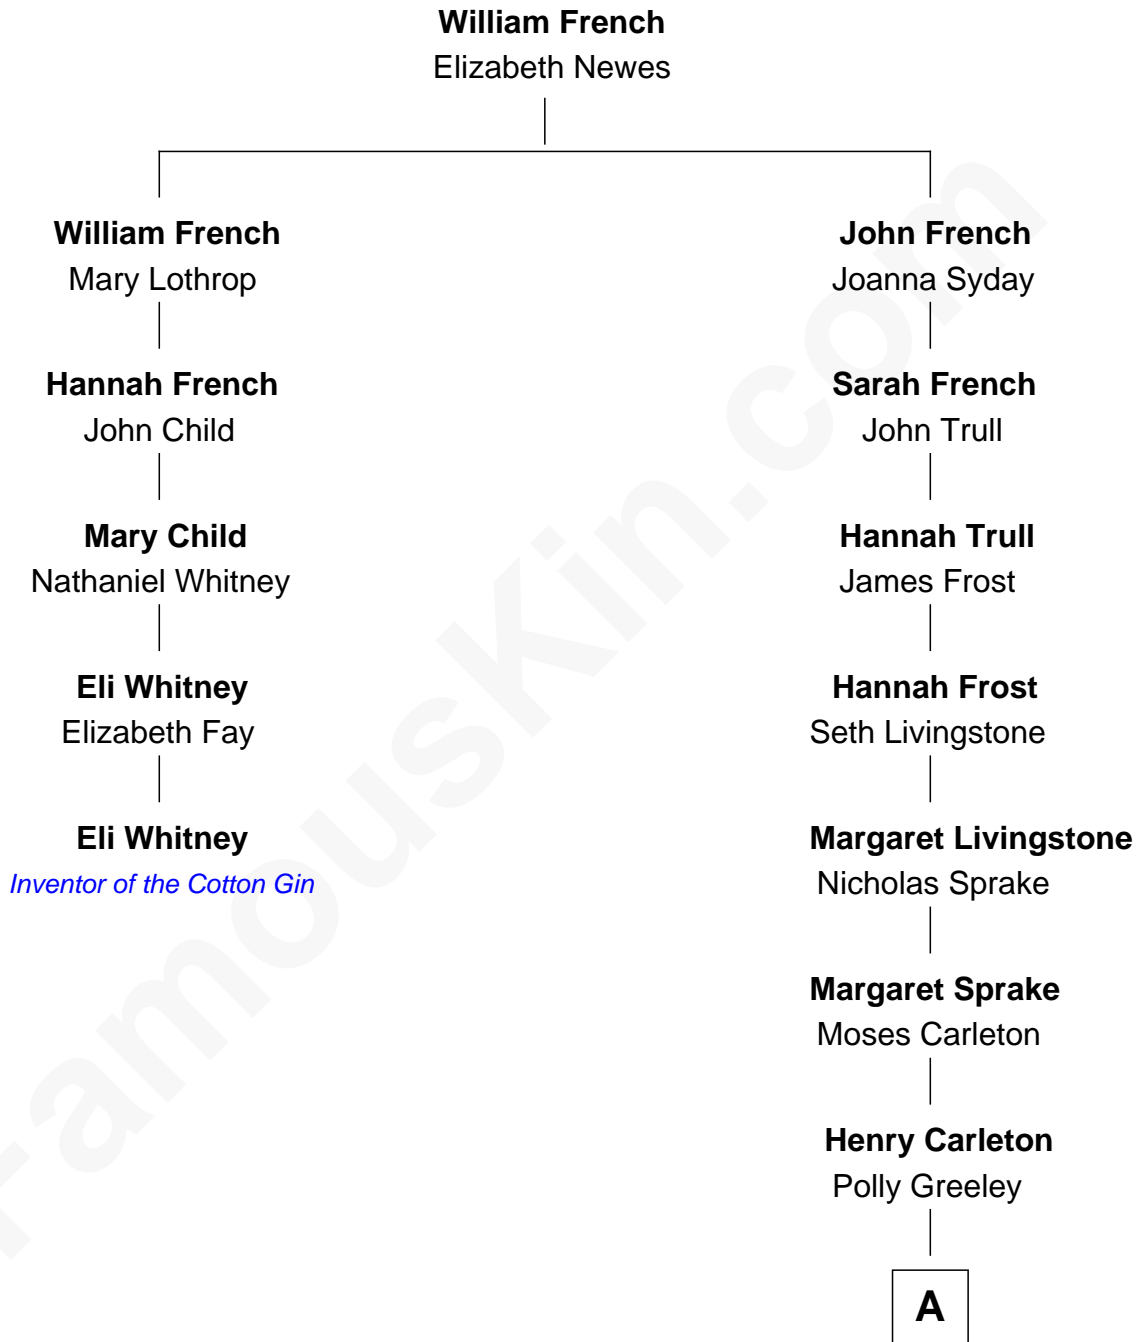

FamousKin.com

Relationship Chart of

Eli Whitney

Inventor of the Cotton Gin

4th cousin 4 times removed of

Charles A. Pillsbury

Co-Founder of C.A. Pillsbury Co.

A

|
Margaret Sprague Carleton

George Alfred Pillsbury

|
Charles A. Pillsbury

Co-Founder of C.A. Pillsbury Co.

FamousKin.com