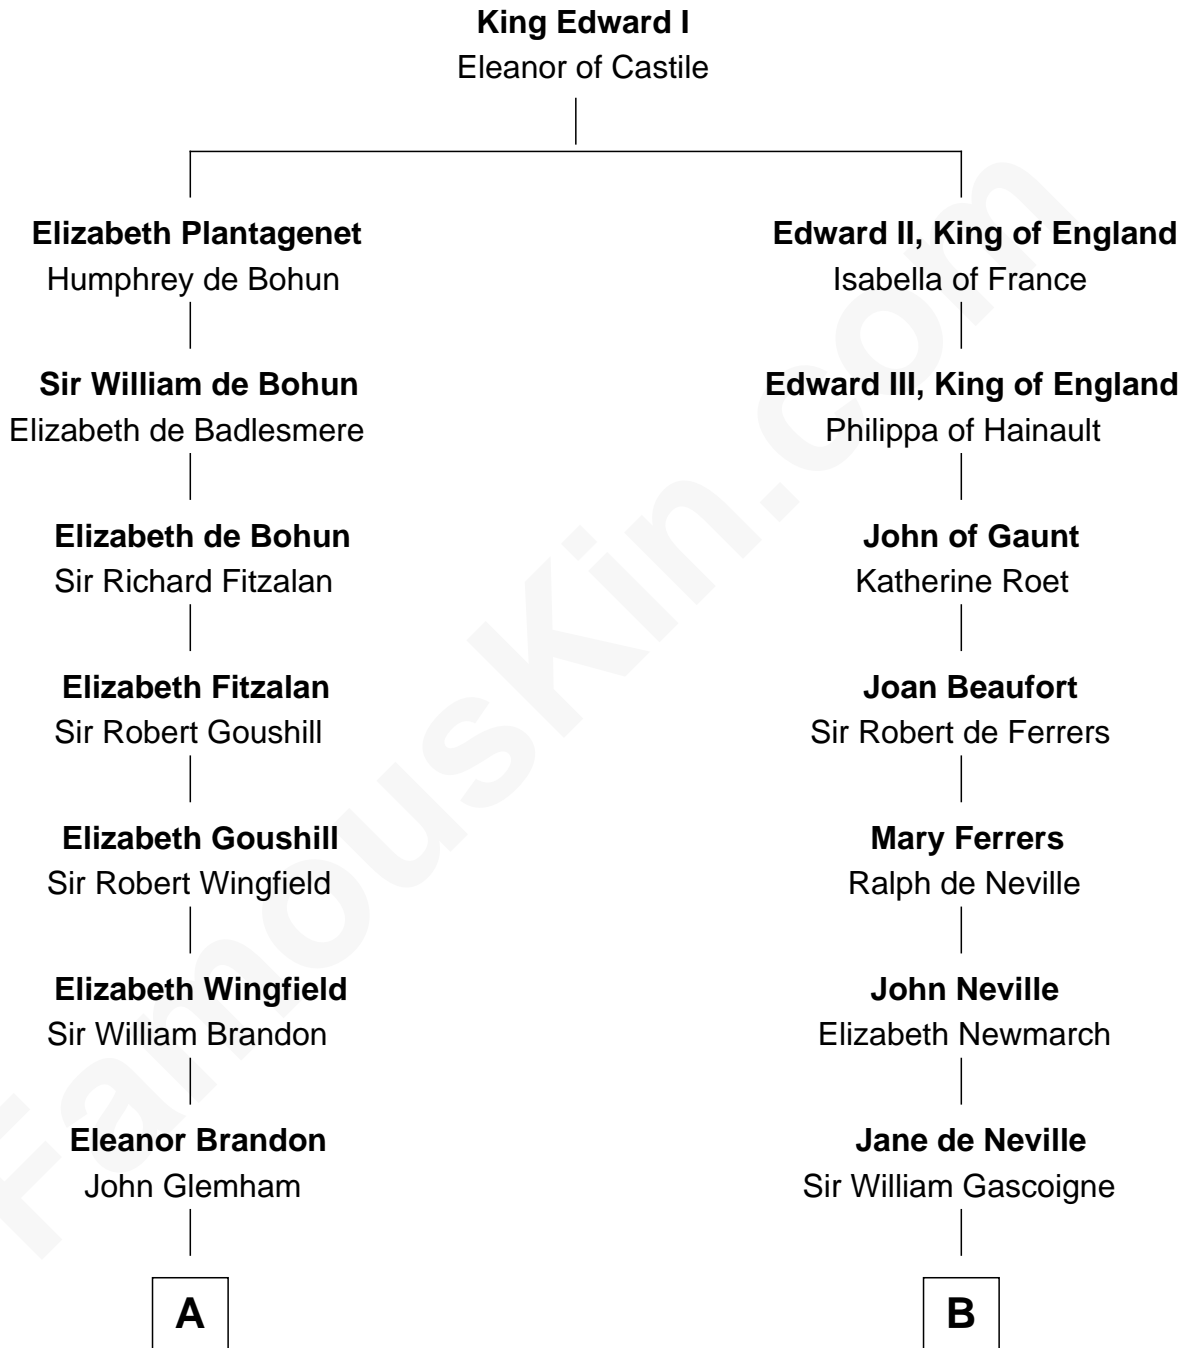

FamousKin.com

Relationship Chart of

Eli Whitney

Inventor of the Cotton Gin

16th cousin 4 times removed of

Charles A. Pillsbury

Co-Founder of C.A. Pillsbury Co.