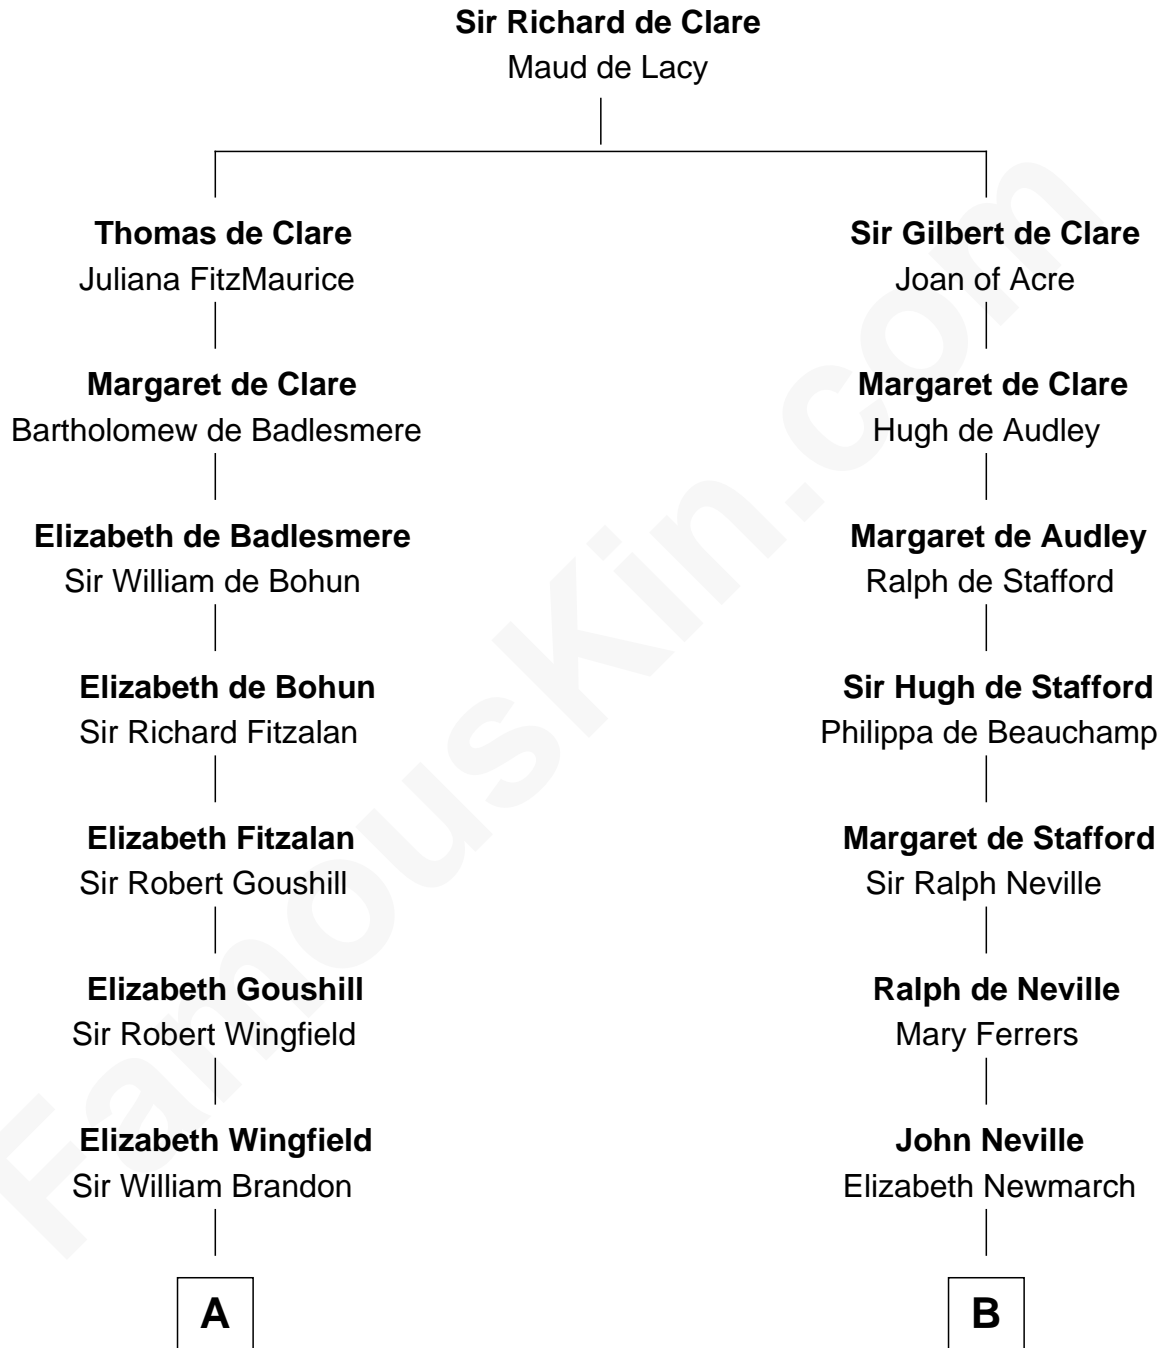

FamousKin.com

Relationship Chart of

Eli Whitney

Inventor of the Cotton Gin

17th cousin 4 times removed of

Charles A. Pillsbury

Co-Founder of C.A. Pillsbury Co.