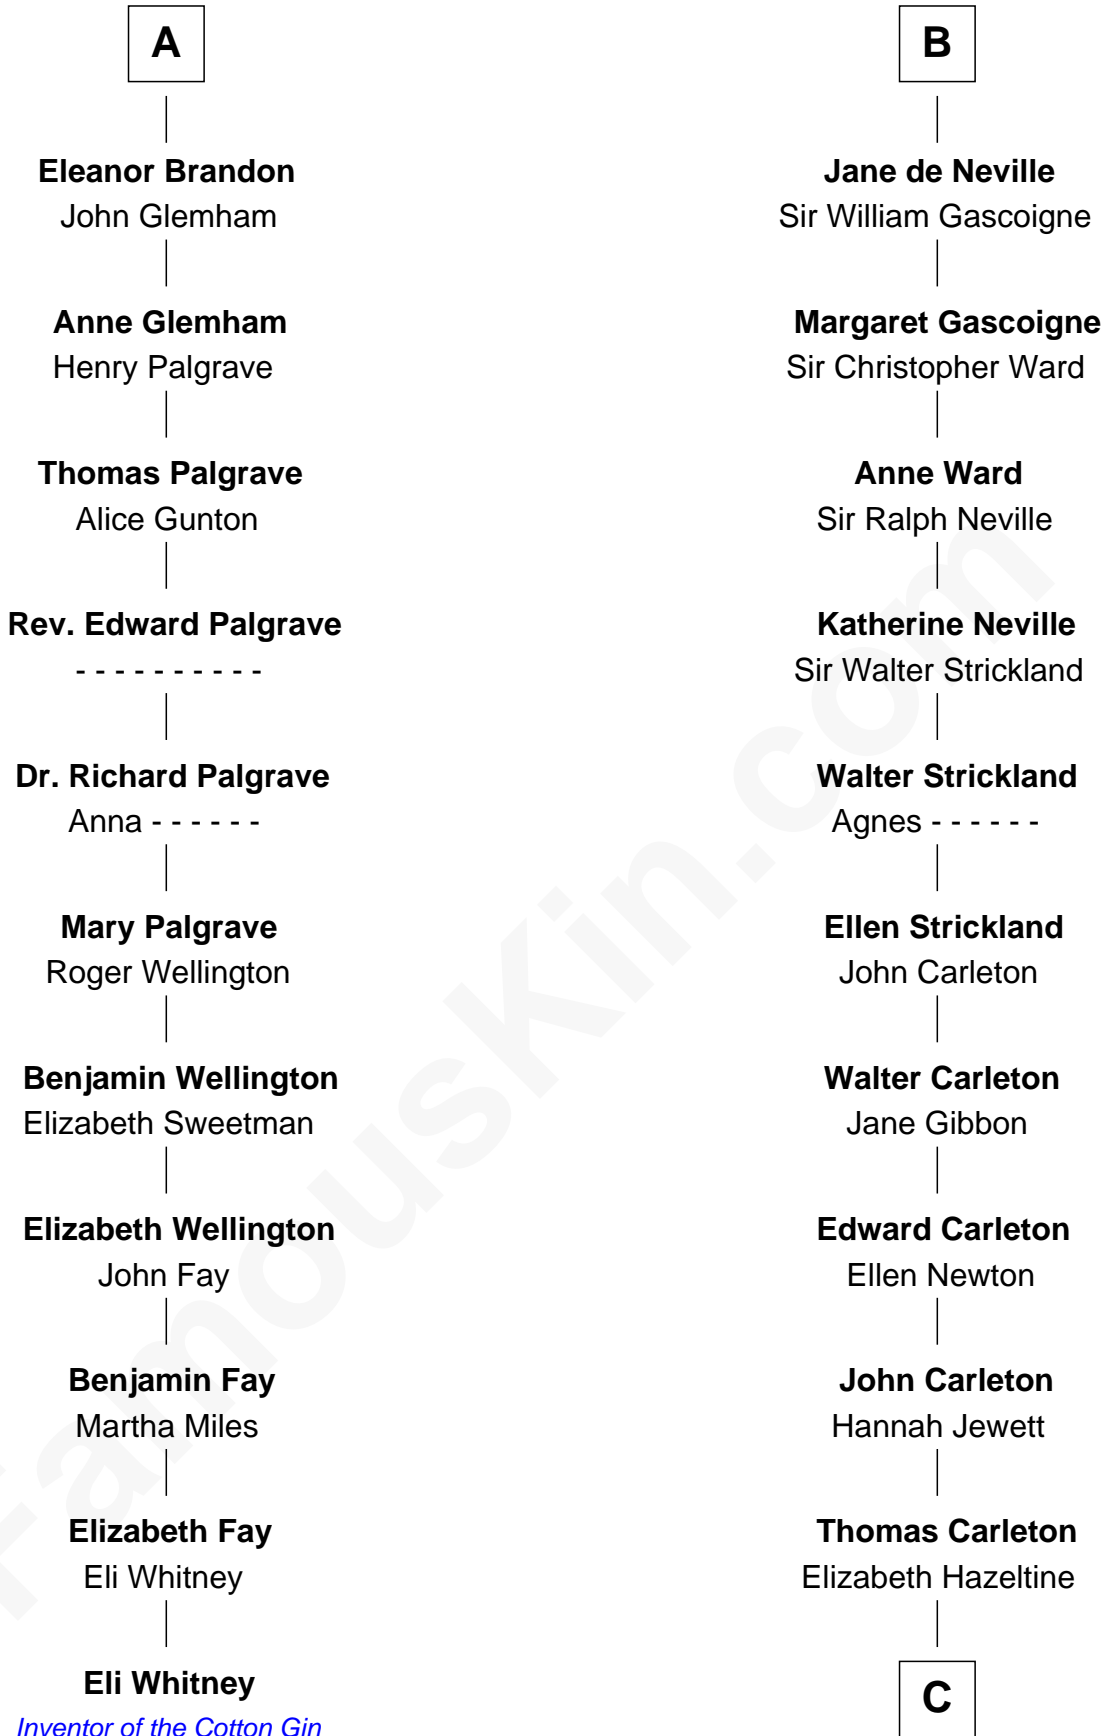

## Relationship Chart of

### Eli Whitney

*Inventor of the Cotton Gin*

17th cousin 4 times removed of

### Charles A. Pillsbury

*Co-Founder of C.A. Pillsbury Co.*

**C**

**John Carleton**

Hannah Platts

**Moses Carleton**

Margaret Sprake

**Henry Carleton**