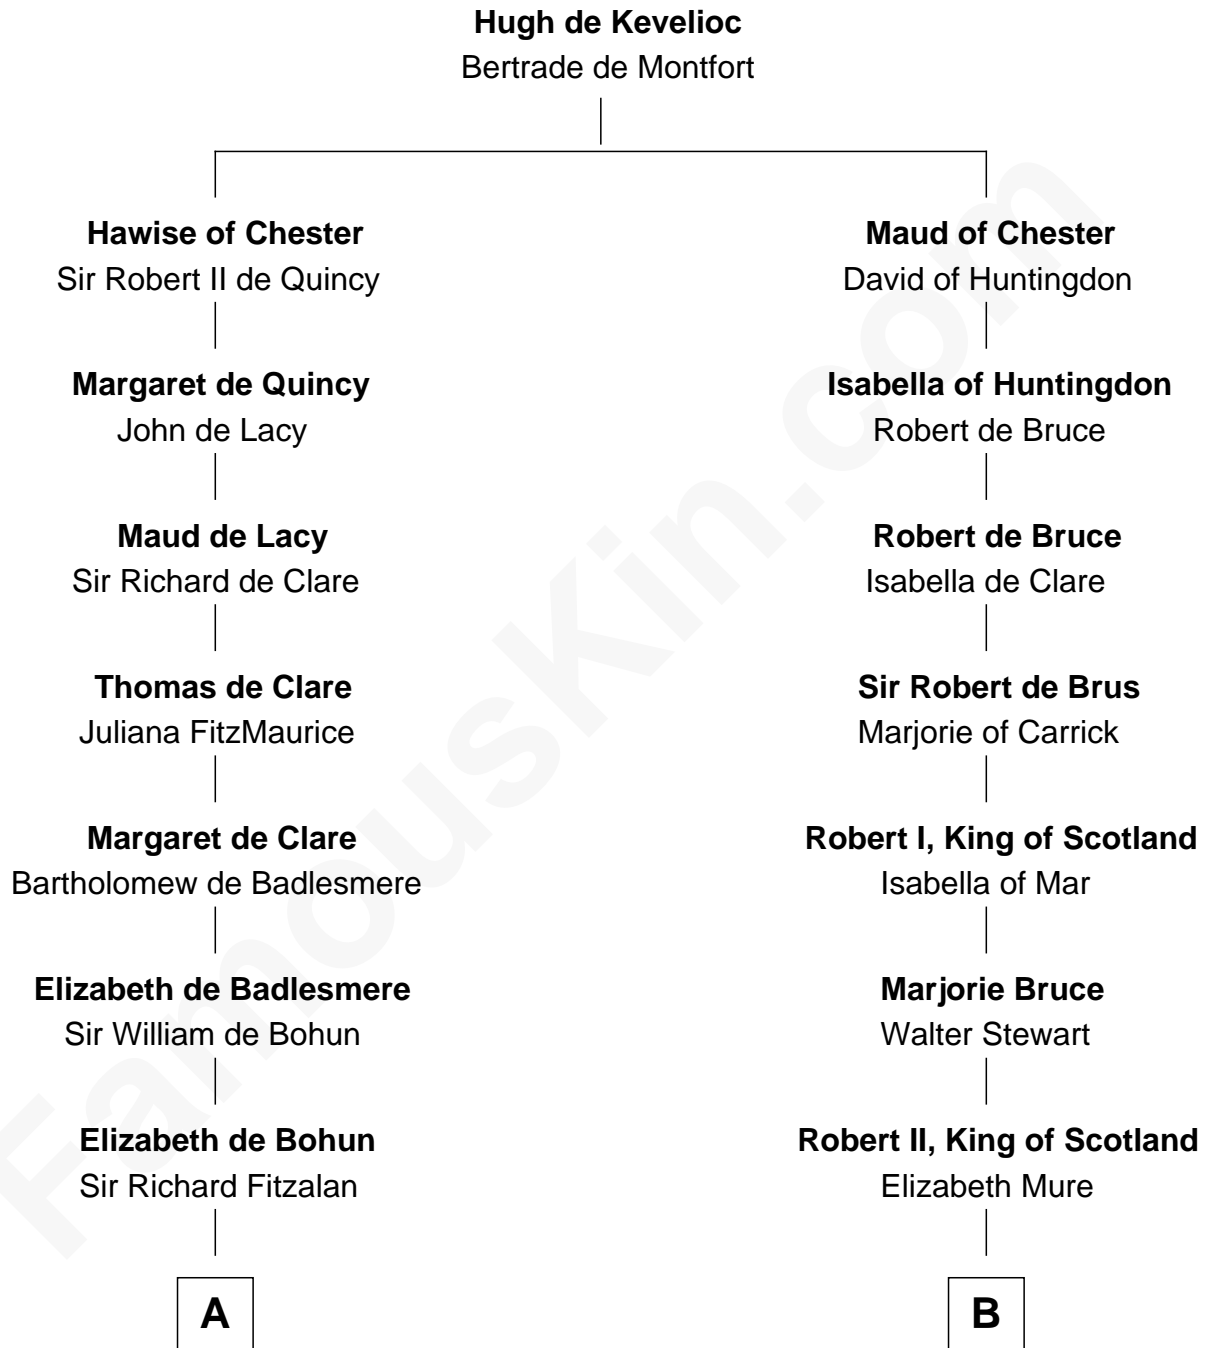

FamousKin.com

Relationship Chart of

Eli Whitney

Inventor of the Cotton Gin

20th cousin 1 time removed of

Alexander Hamilton

1st U.S. Secretary of the Treasury

C

Elizabeth Wellington

John Fay

Benjamin Fay

Martha Miles

Elizabeth Fay

Eli Whitney

Eli Whitney

Inventor of the Cotton Gin