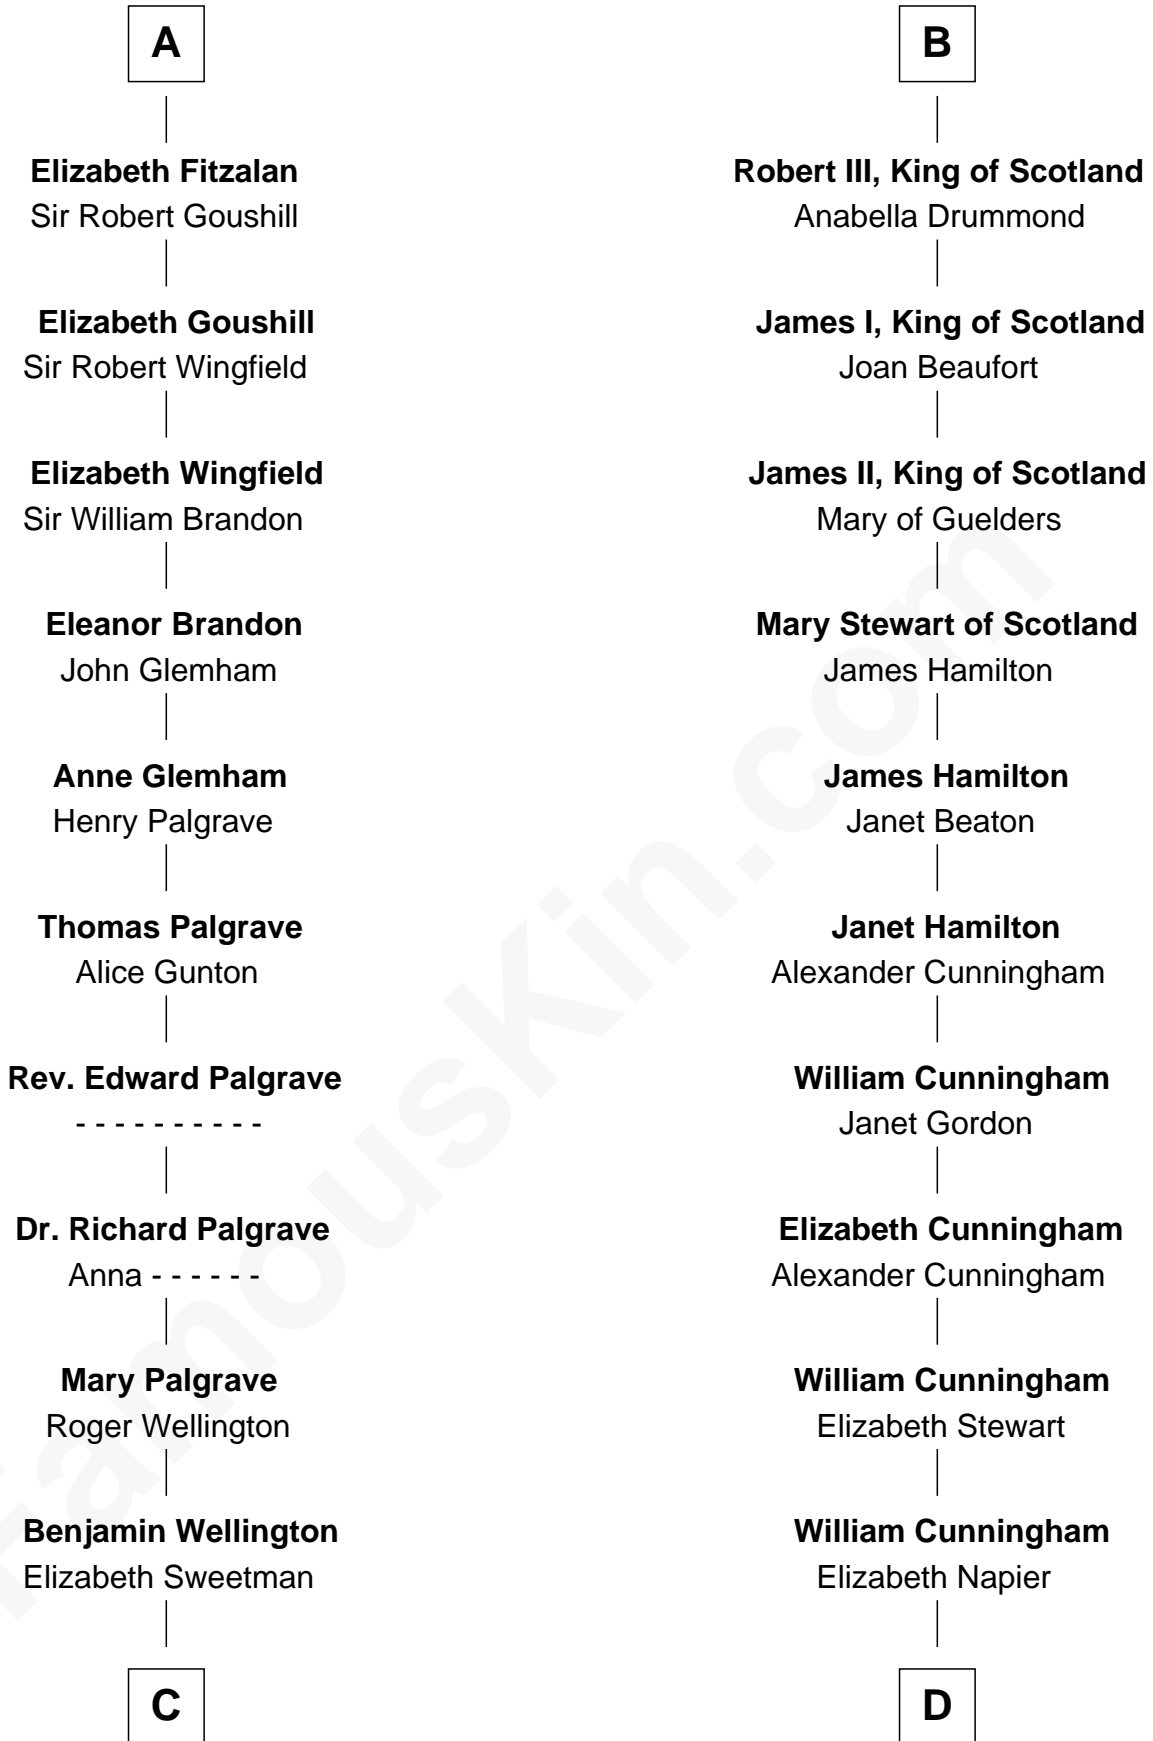

FamousKin.com

Relationship Chart of

Eli Whitney

Inventor of the Cotton Gin

20th cousin 1 time removed of

Alexander Hamilton

1st U.S. Secretary of the Treasury

C

Elizabeth Wellington

John Fay

Benjamin Fay

Martha Miles

Elizabeth Fay

Eli Whitney

Eli Whitney

Inventor of the Cotton Gin