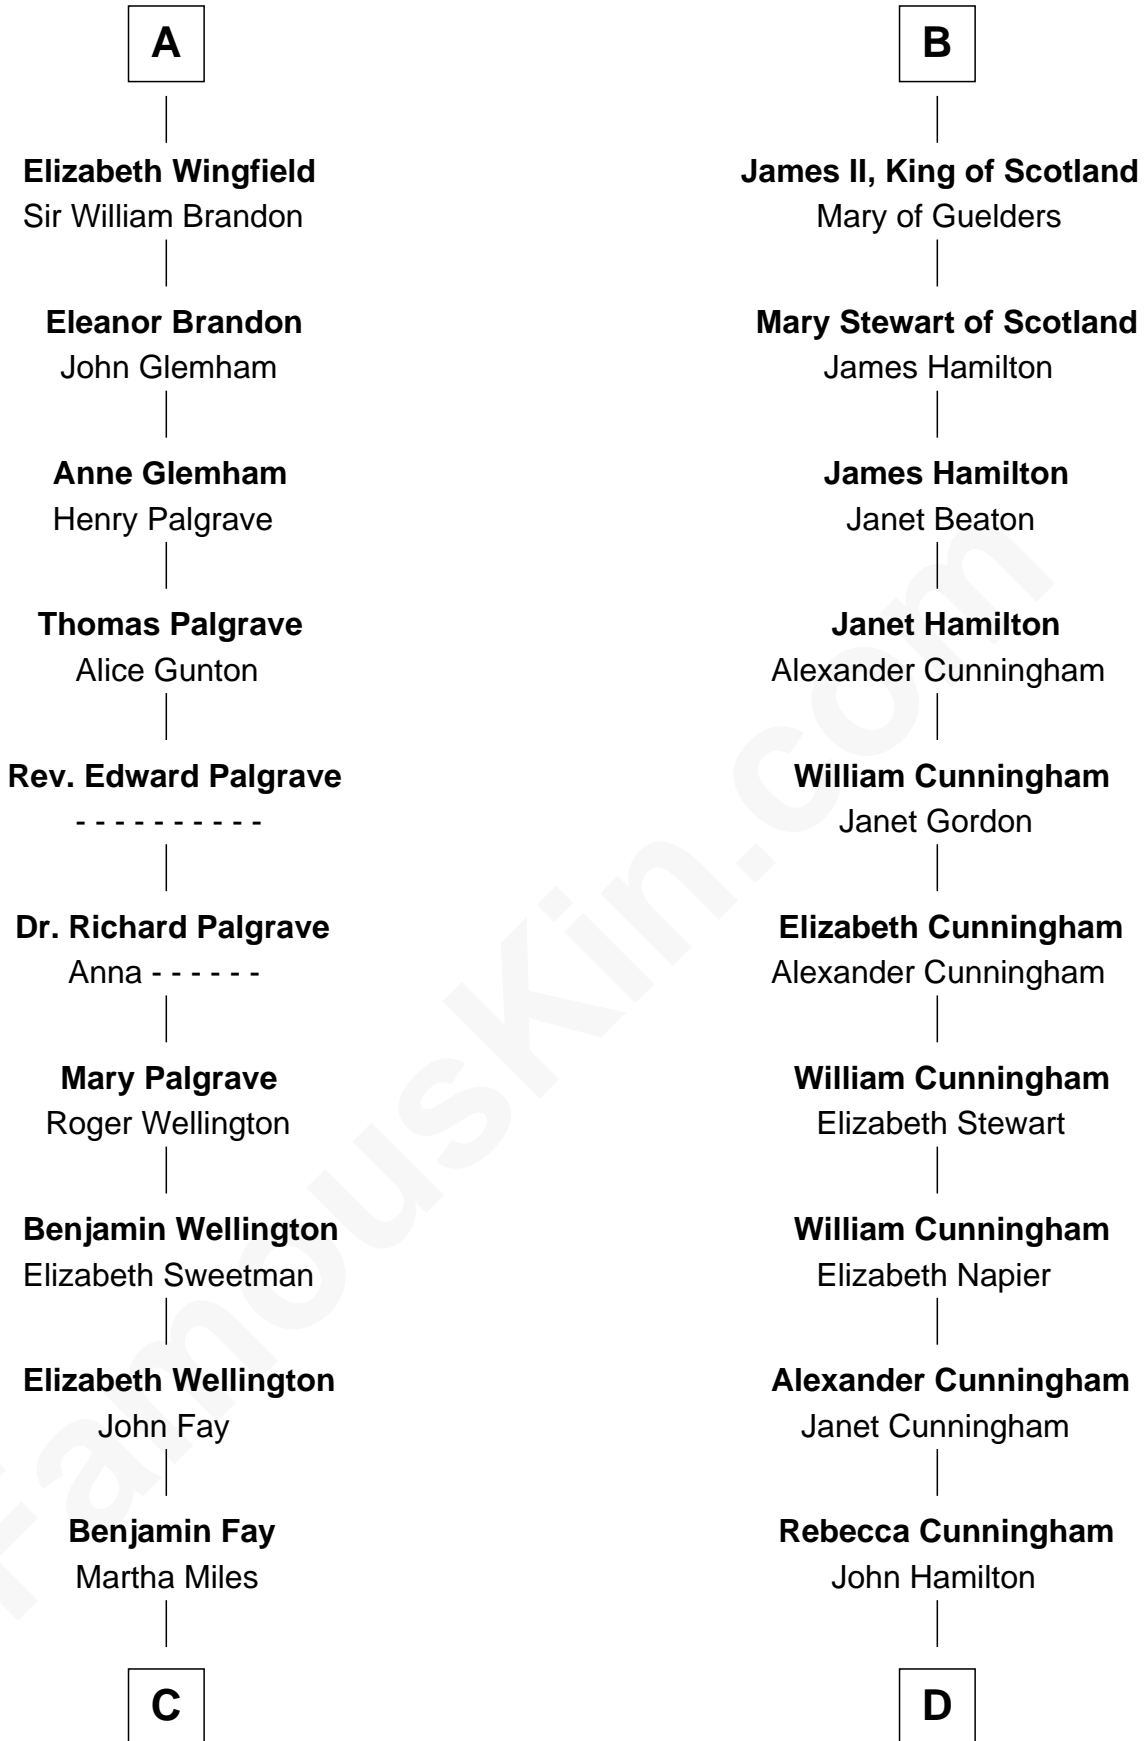

## Relationship Chart of

### Eli Whitney

*Inventor of the Cotton Gin*

18th cousin 1 time removed of

### Alexander Hamilton

*1st U.S. Secretary of the Treasury*

**C**

**Elizabeth Fay**

Eli Whitney

**Eli Whitney**

*Inventor of the Cotton Gin*

**D**