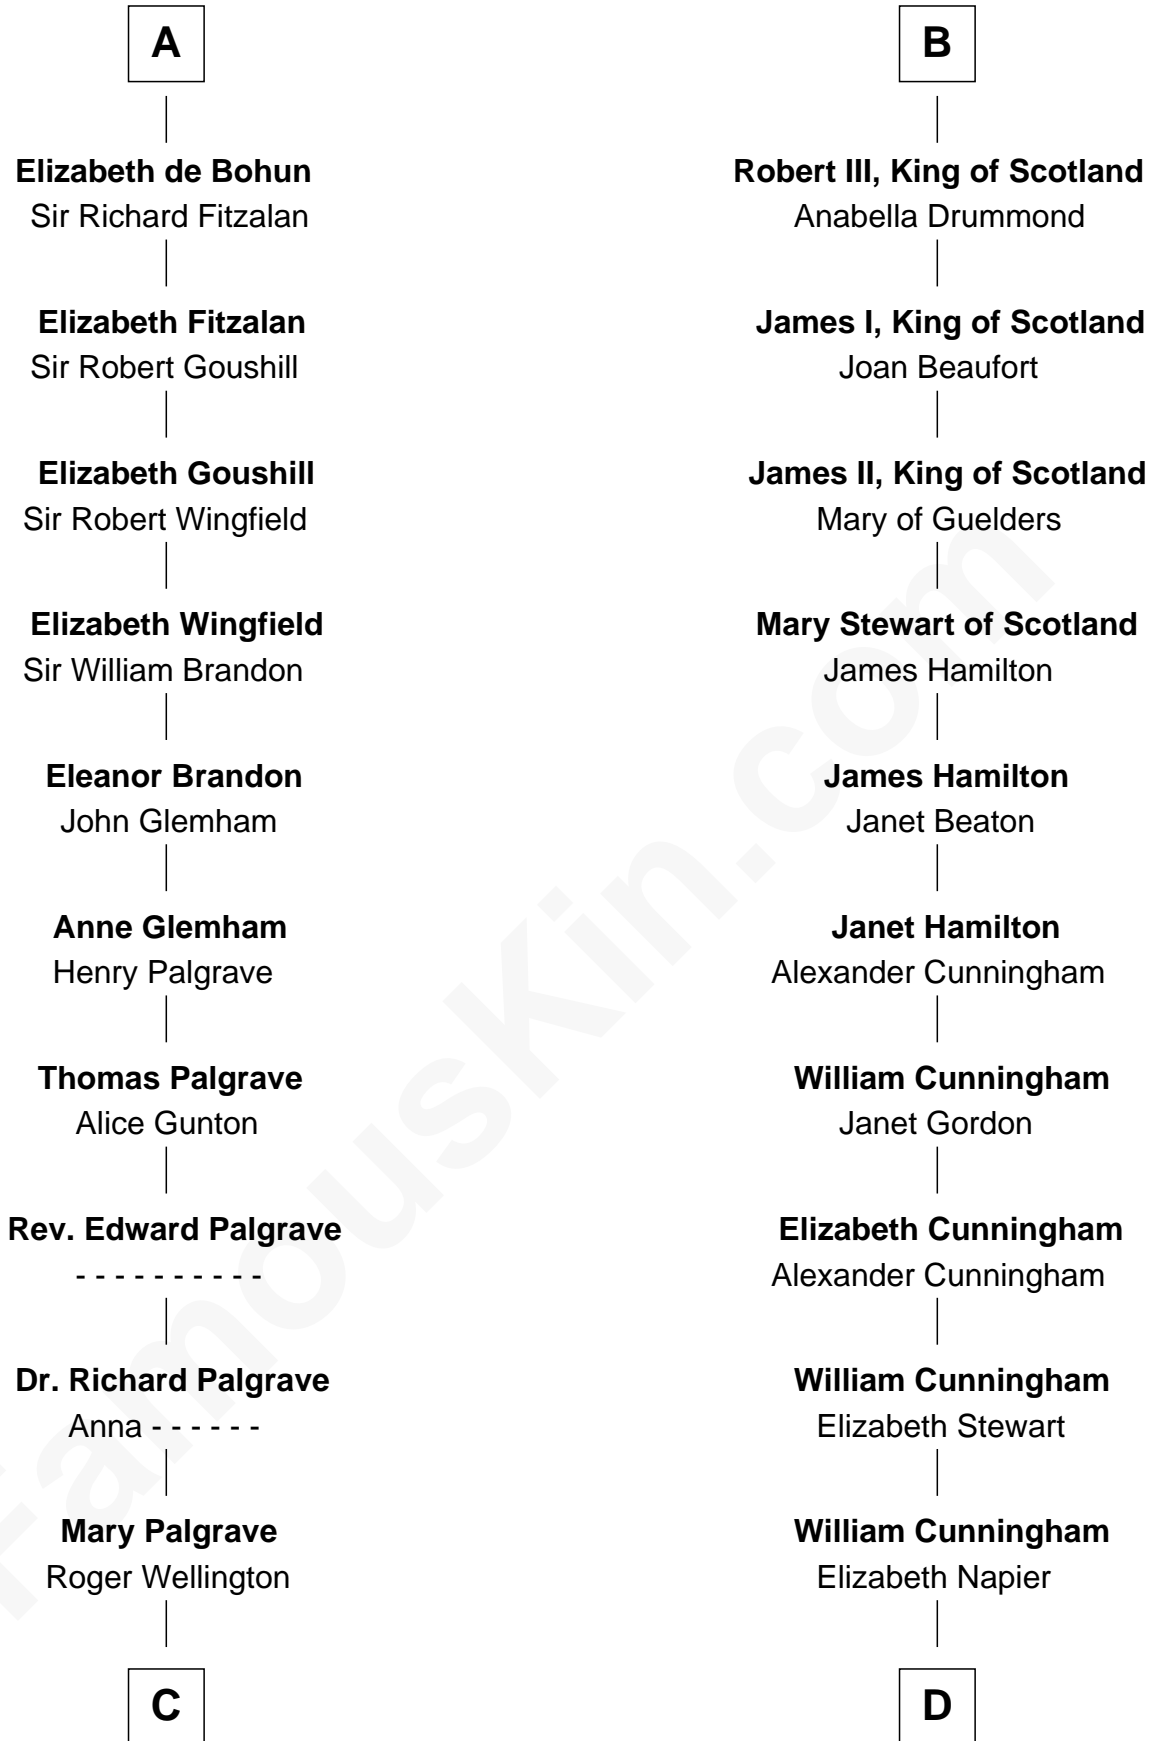

FamousKin.com Relationship Chart of

Eli Whitney

Inventor of the Cotton Gin

21st cousin of

Alexander Hamilton

1st U.S. Secretary of the Treasury

Henry of Huntingdon

Ada de Warenne

Maud of Chester

Isabella of Huntingdon

Robert de Bruce

Robert de Bruce

Isabella de Clare

Sir Robert de Brus

Marjorie of Carrick

Robert I, King of Scotland

Isabella of Mar

Marjorie Bruce

Walter Stewart

Robert II, King of Scotland

Elizabeth Mure

B

C

Benjamin Wellington

Elizabeth Sweetman

Elizabeth Wellington

John Fay

Benjamin Fay

Martha Miles

Elizabeth Fay

Eli Whitney

Eli Whitney