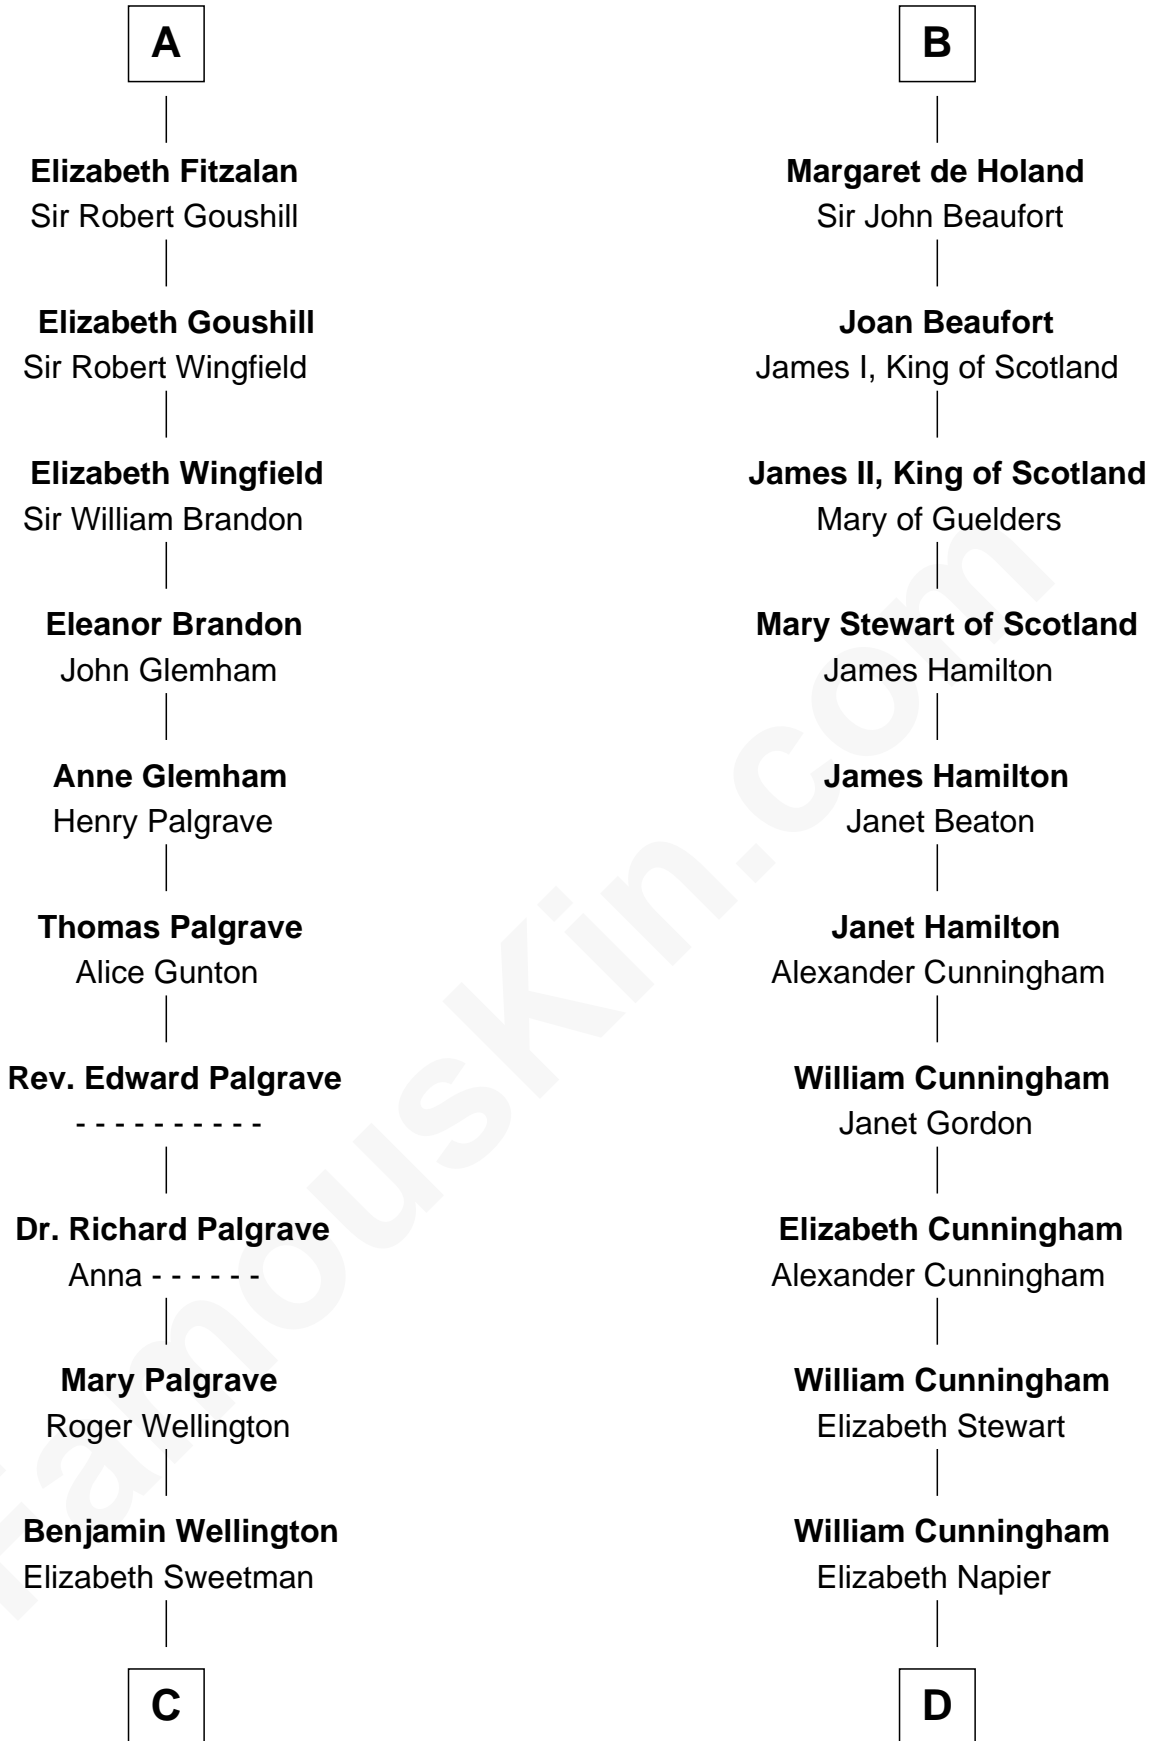

## Relationship Chart of

### Eli Whitney

*Inventor of the Cotton Gin*

20th cousin 1 time removed of

### Alexander Hamilton

*1st U.S. Secretary of the Treasury*

**C**

**Elizabeth Wellington**

John Fay

**Benjamin Fay**

Martha Miles

**Elizabeth Fay**