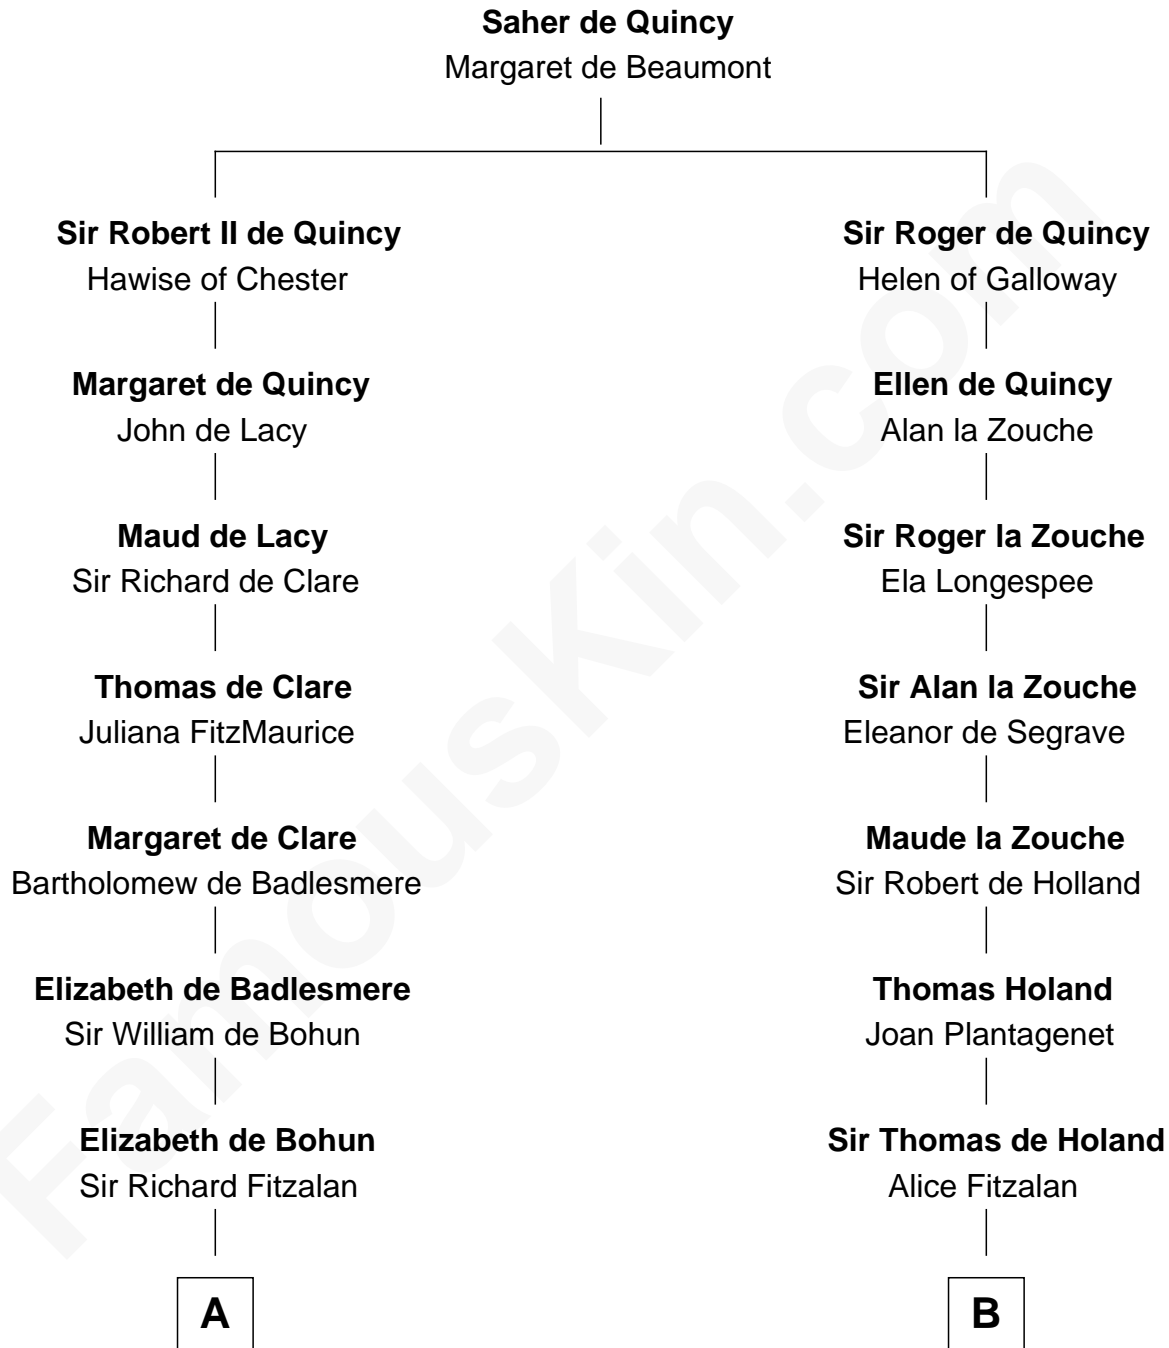

FamousKin.com

Relationship Chart of

Eli Whitney

Inventor of the Cotton Gin

20th cousin 1 time removed of

Alexander Hamilton

1st U.S. Secretary of the Treasury