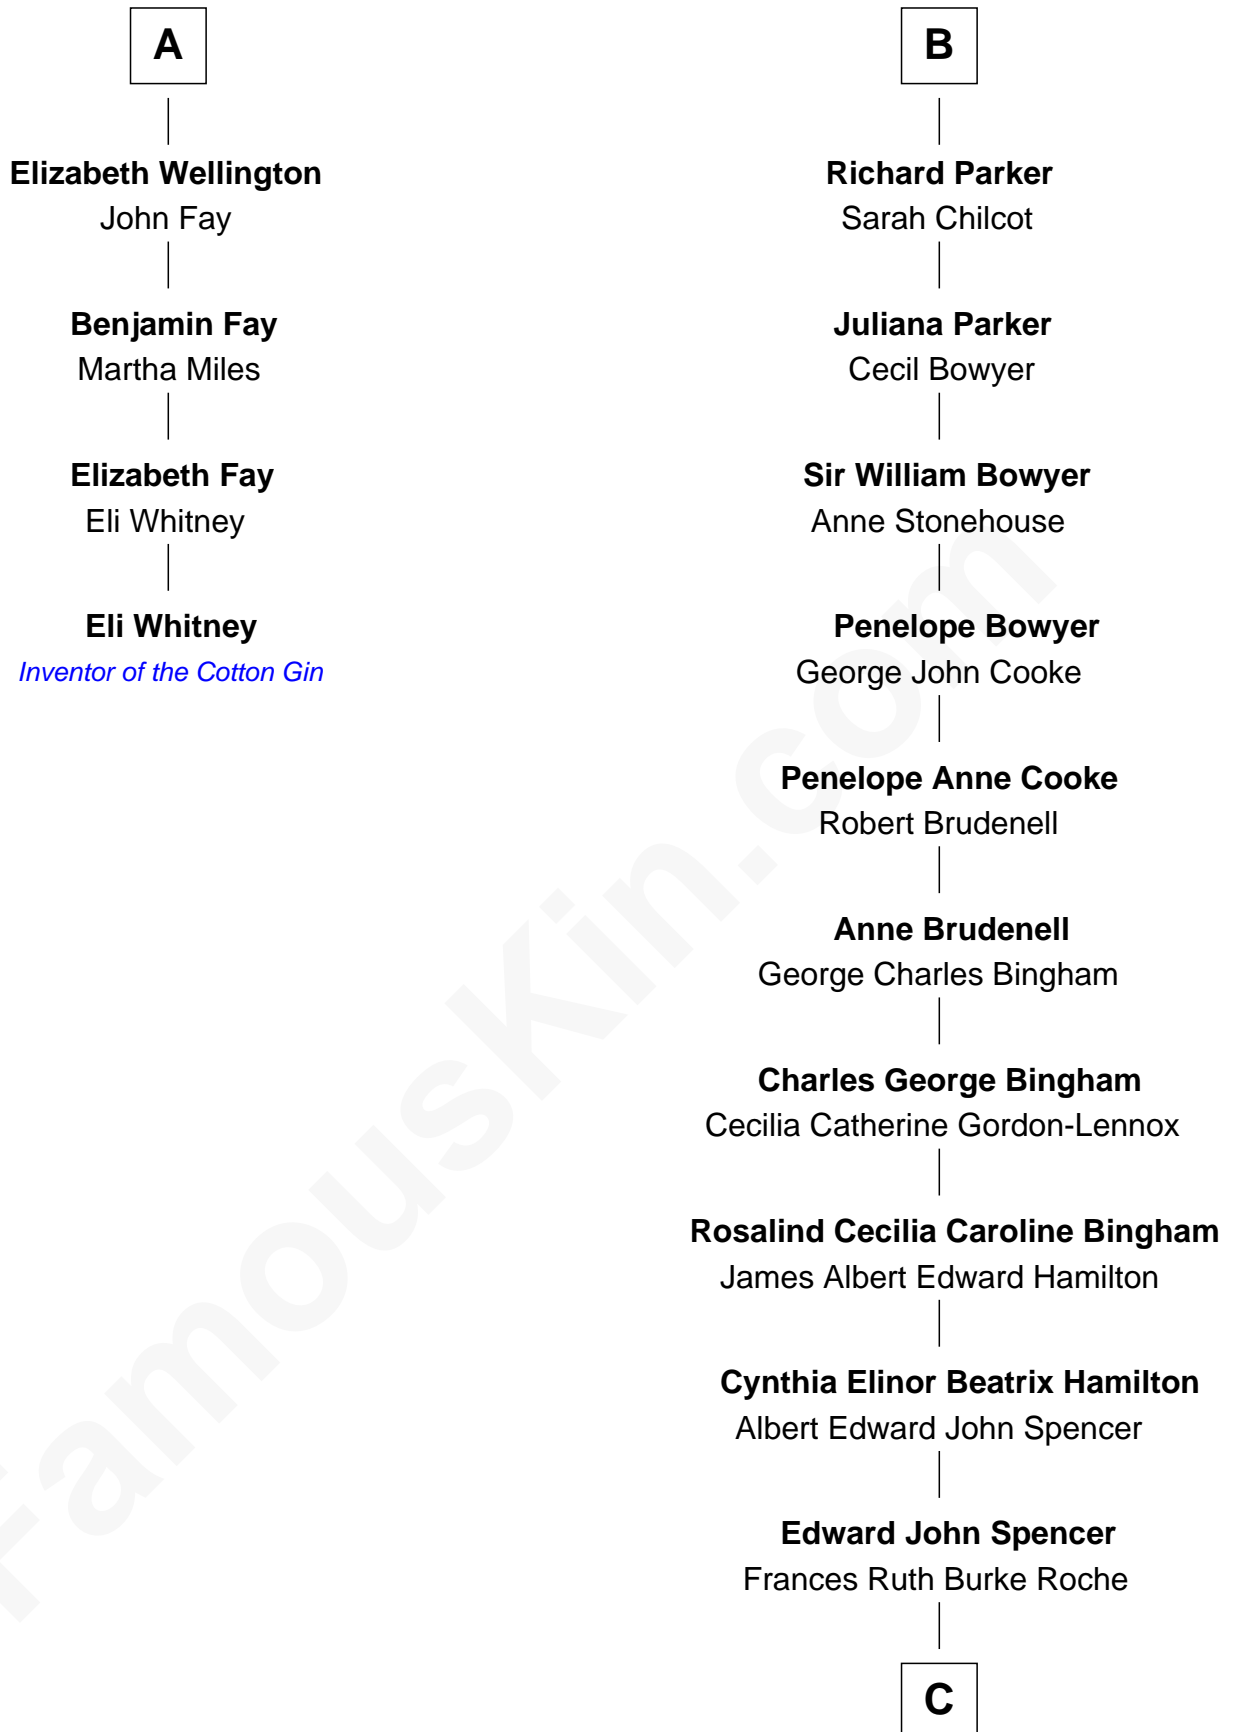

FamousKin.com Relationship Chart of

Eli Whitney

Inventor of the Cotton Gin

10th cousin 8 times removed of

Prince William

Prince of Wales

Sir William Brandon

Elizabeth Wingfield

C

Princess Diana Frances Spencer
Charles III, King of the United Kingdom

Prince William
Prince of Wales

FamousKin.com