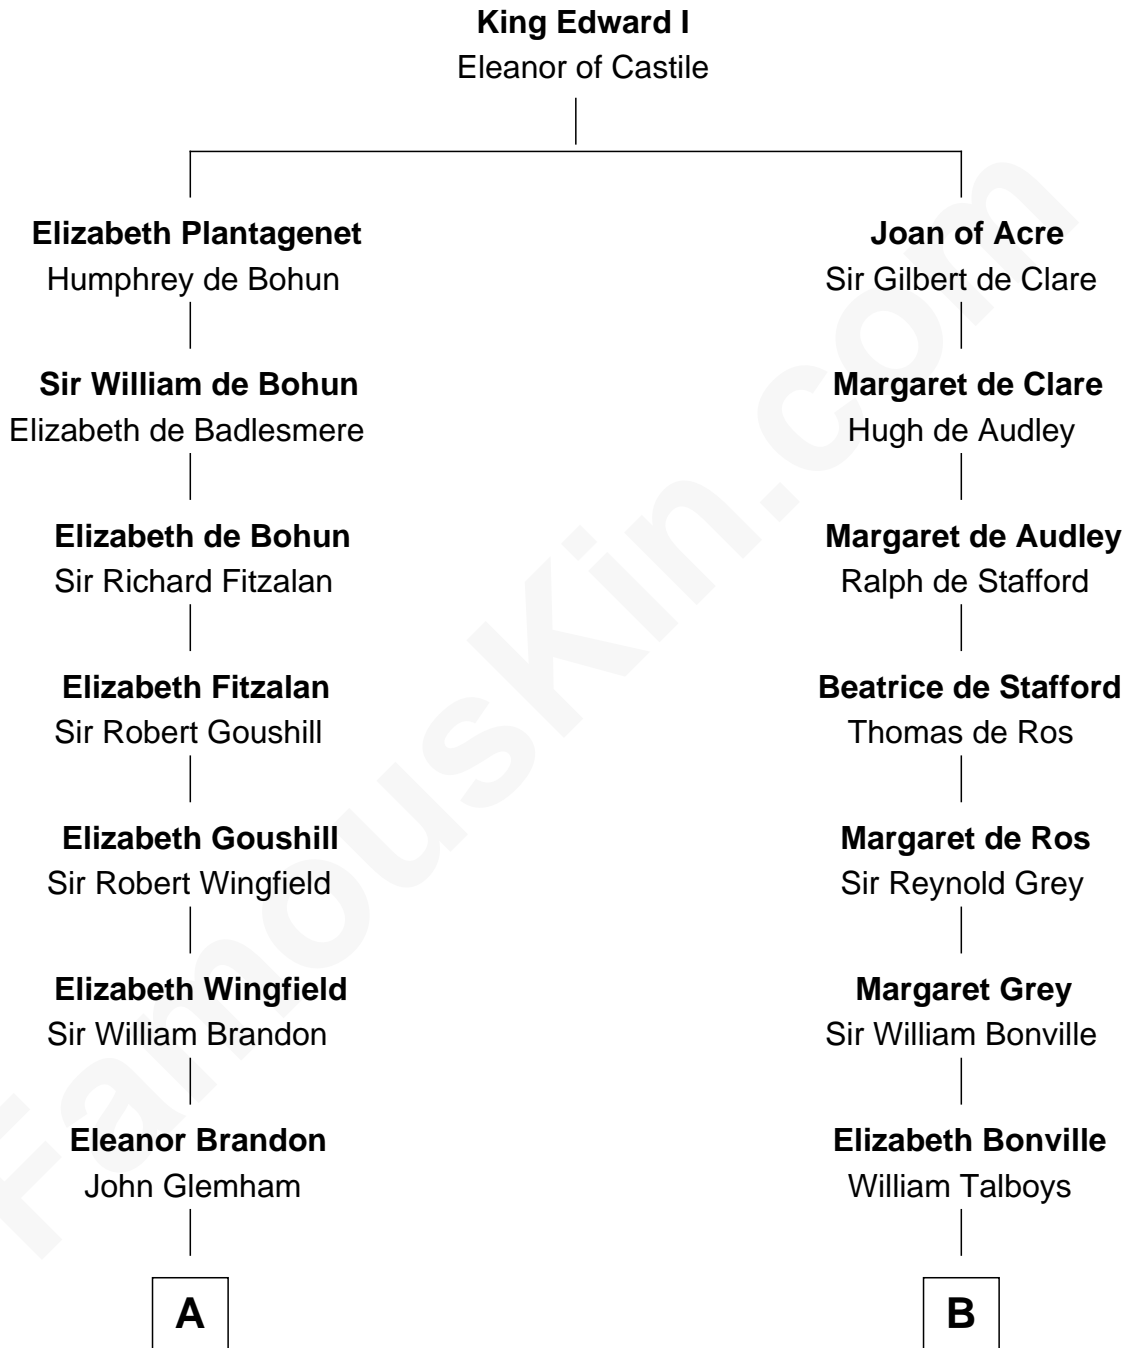

FamousKin.com

Relationship Chart of

Eli Whitney

Inventor of the Cotton Gin

16th cousin 3 times removed of

William Rufus Day

36th U.S. Secretary of State

C

—
Rufus Paine Spalding

Lucretia A. Swift

—
Emily Swift Spalding

Luther Day

—
William Rufus Day

36th U.S. Secretary of State

FamousKin.com