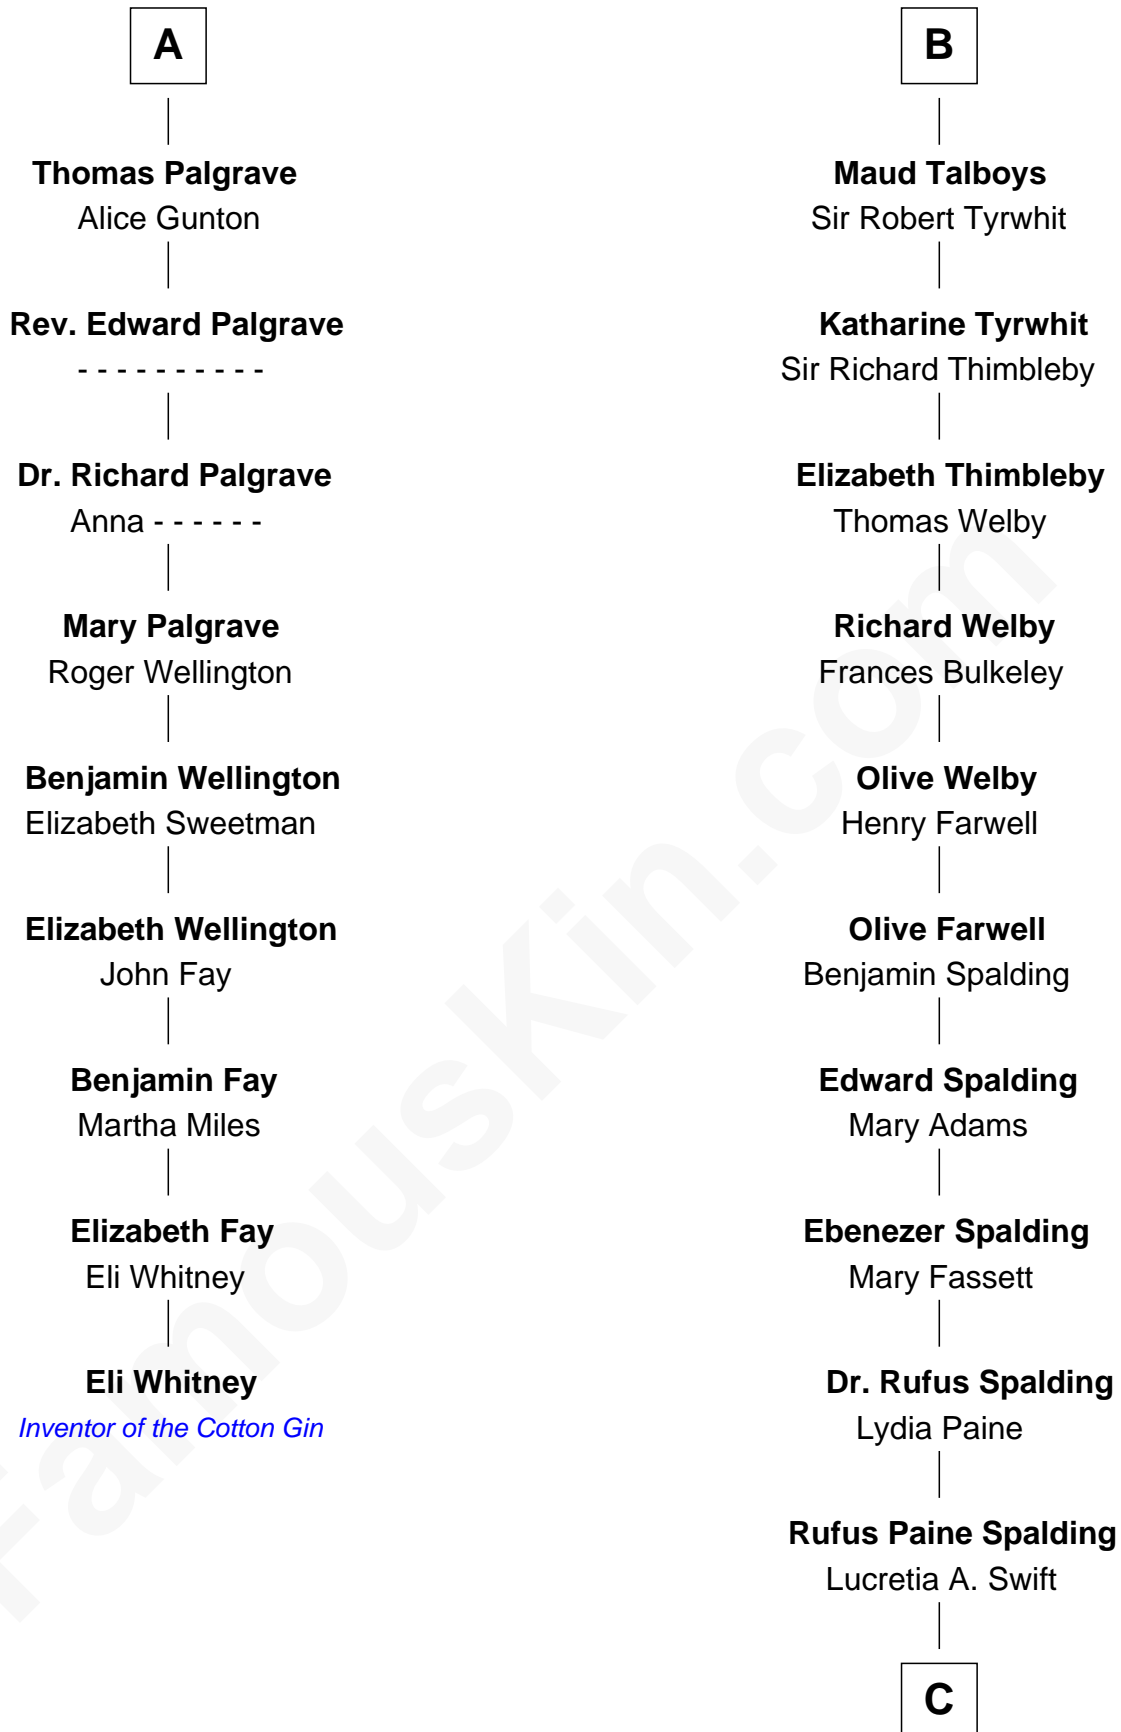

FamousKin.com

Relationship Chart of

Eli Whitney

Inventor of the Cotton Gin

15th cousin 3 times removed of

William Rufus Day

36th U.S. Secretary of State

Henry Plantagenet
Maud de Chaworth

Eleanor Plantagenet

Richard Fitzalan

Sir Richard Fitzalan

Elizabeth de Bohun

Elizabeth Fitzalan

Sir Robert Goushill

Elizabeth Goushill

Sir Robert Wingfield

John de Mowbray

John de Mowbray

Elizabeth de Segrave

Joan de Mowbray

Sir Thomas Grey

Maud Grey

Sir Robert Ogle

Anne Ogle

Sir William Heron

Elizabeth Heron

Sir John Heron

Elizabeth Heron

Sir Robert Talboys

B

FamousKin.com