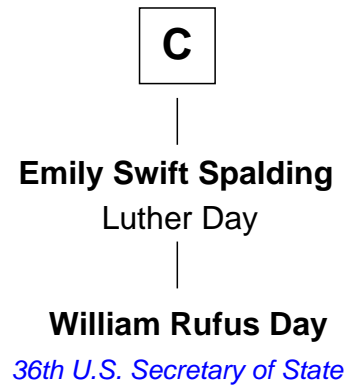

FamousKin.com

Relationship Chart of

Eli Whitney

Inventor of the Cotton Gin

15th cousin 3 times removed of

William Rufus Day

36th U.S. Secretary of State

Henry Plantagenet
Maud de Chaworth

John de Mowbray

John de Mowbray

Elizabeth de Segrave

Joan de Mowbray

Sir Thomas Grey

Maud Grey

Sir Robert Ogle

Anne Ogle

Sir William Heron

Elizabeth Heron

Sir John Heron

Elizabeth Heron

Sir Robert Talboys

B

FamousKin.com