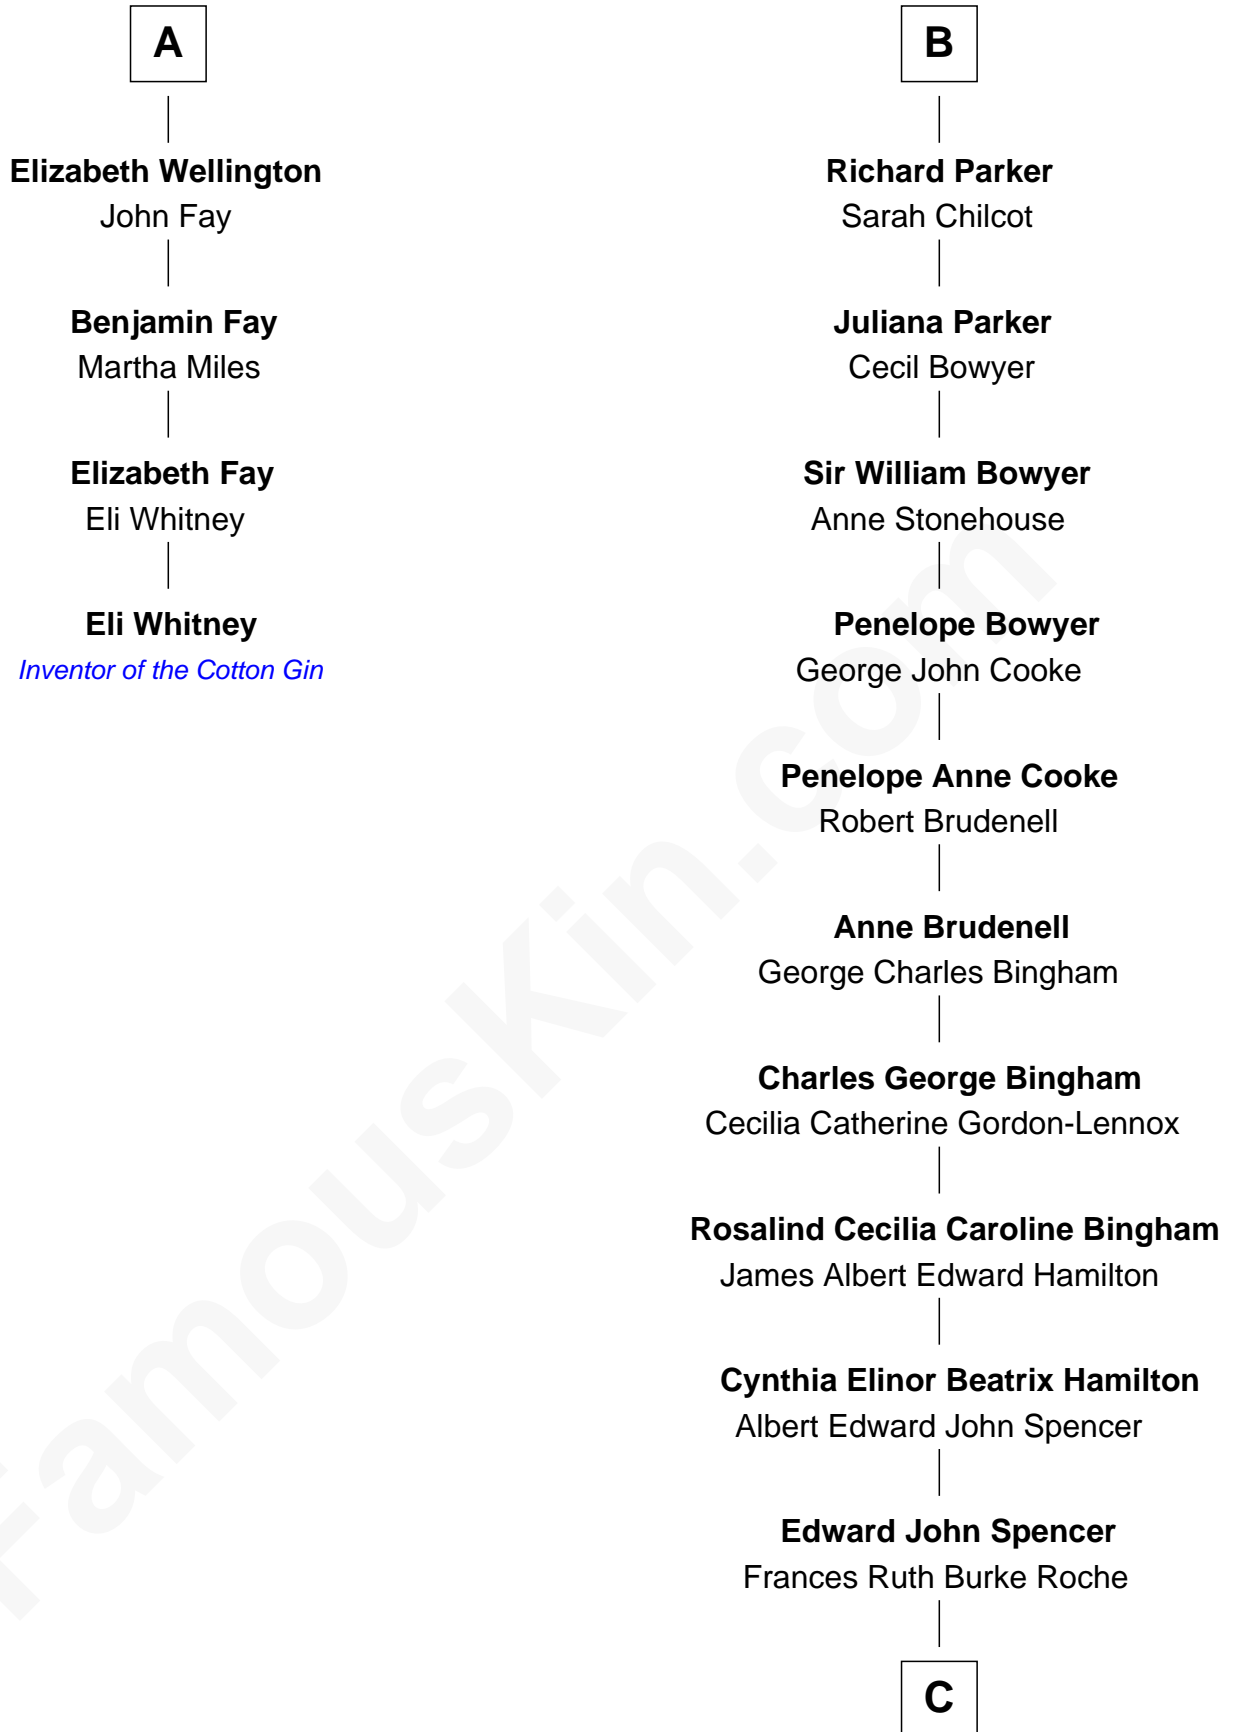

FamousKin.com

Relationship Chart of

Eli Whitney

Inventor of the Cotton Gin

10th cousin 8 times removed of

Prince Harry
Duke of Sussex

Sir William Brandon
Elizabeth Wingfield

C

Princess Diana Frances Spencer
Charles III, King of the United Kingdom

Prince Harry
Duke of Sussex

FamousKin.com