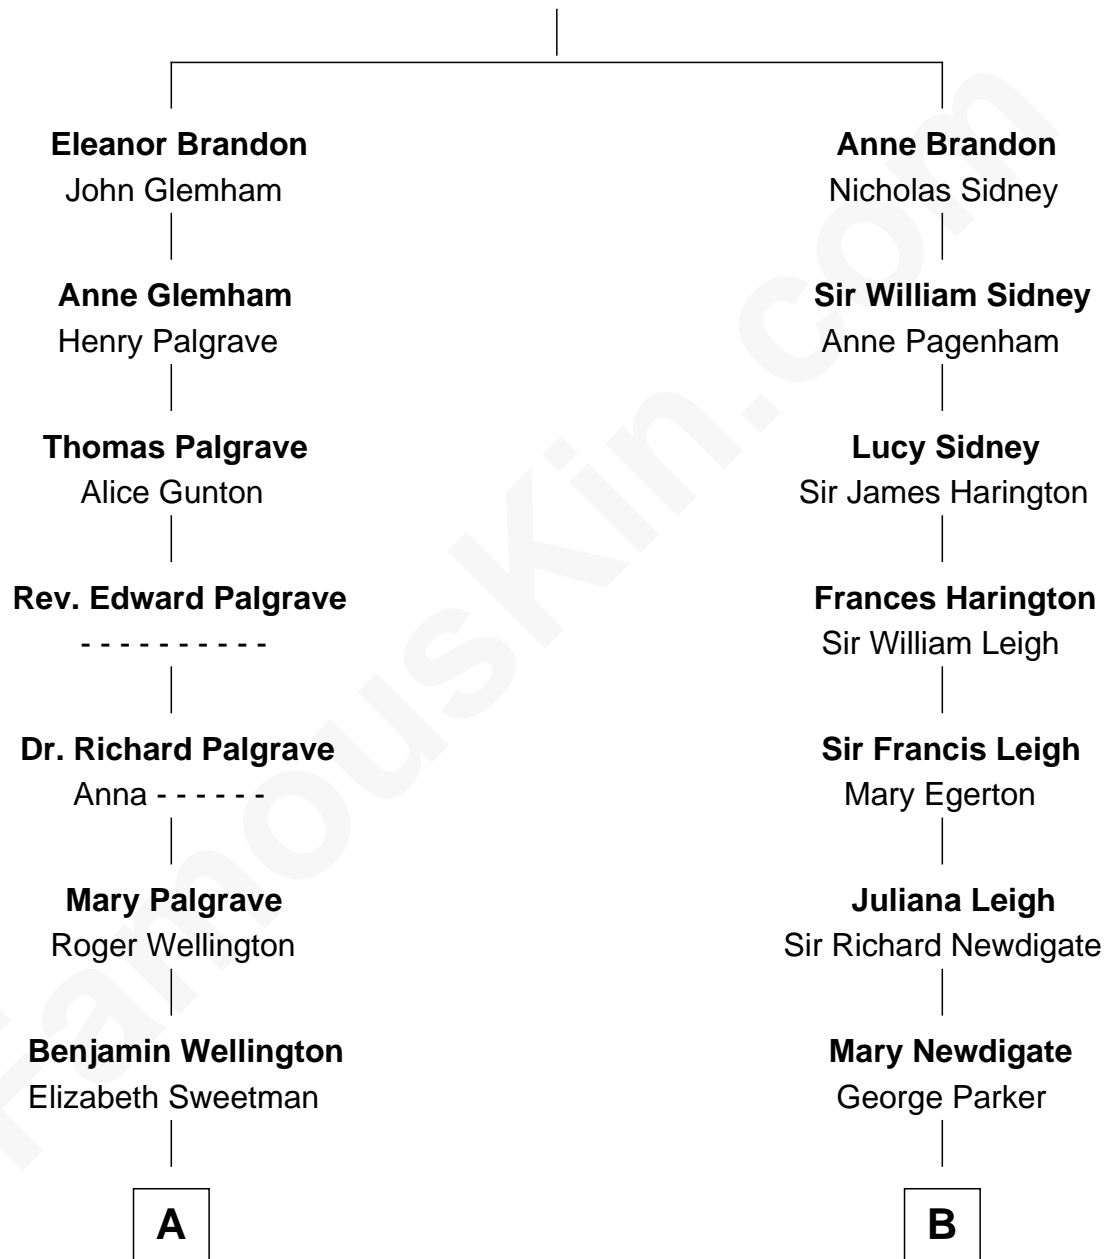

FamousKin.com

Relationship Chart of

Eli Whitney

Inventor of the Cotton Gin

10th cousin 8 times removed of

Prince Harry
Duke of Sussex

Sir William Brandon
Elizabeth Wingfield

C

Princess Diana Frances Spencer
Charles III, King of the United Kingdom

Prince Harry
Duke of Sussex

FamousKin.com