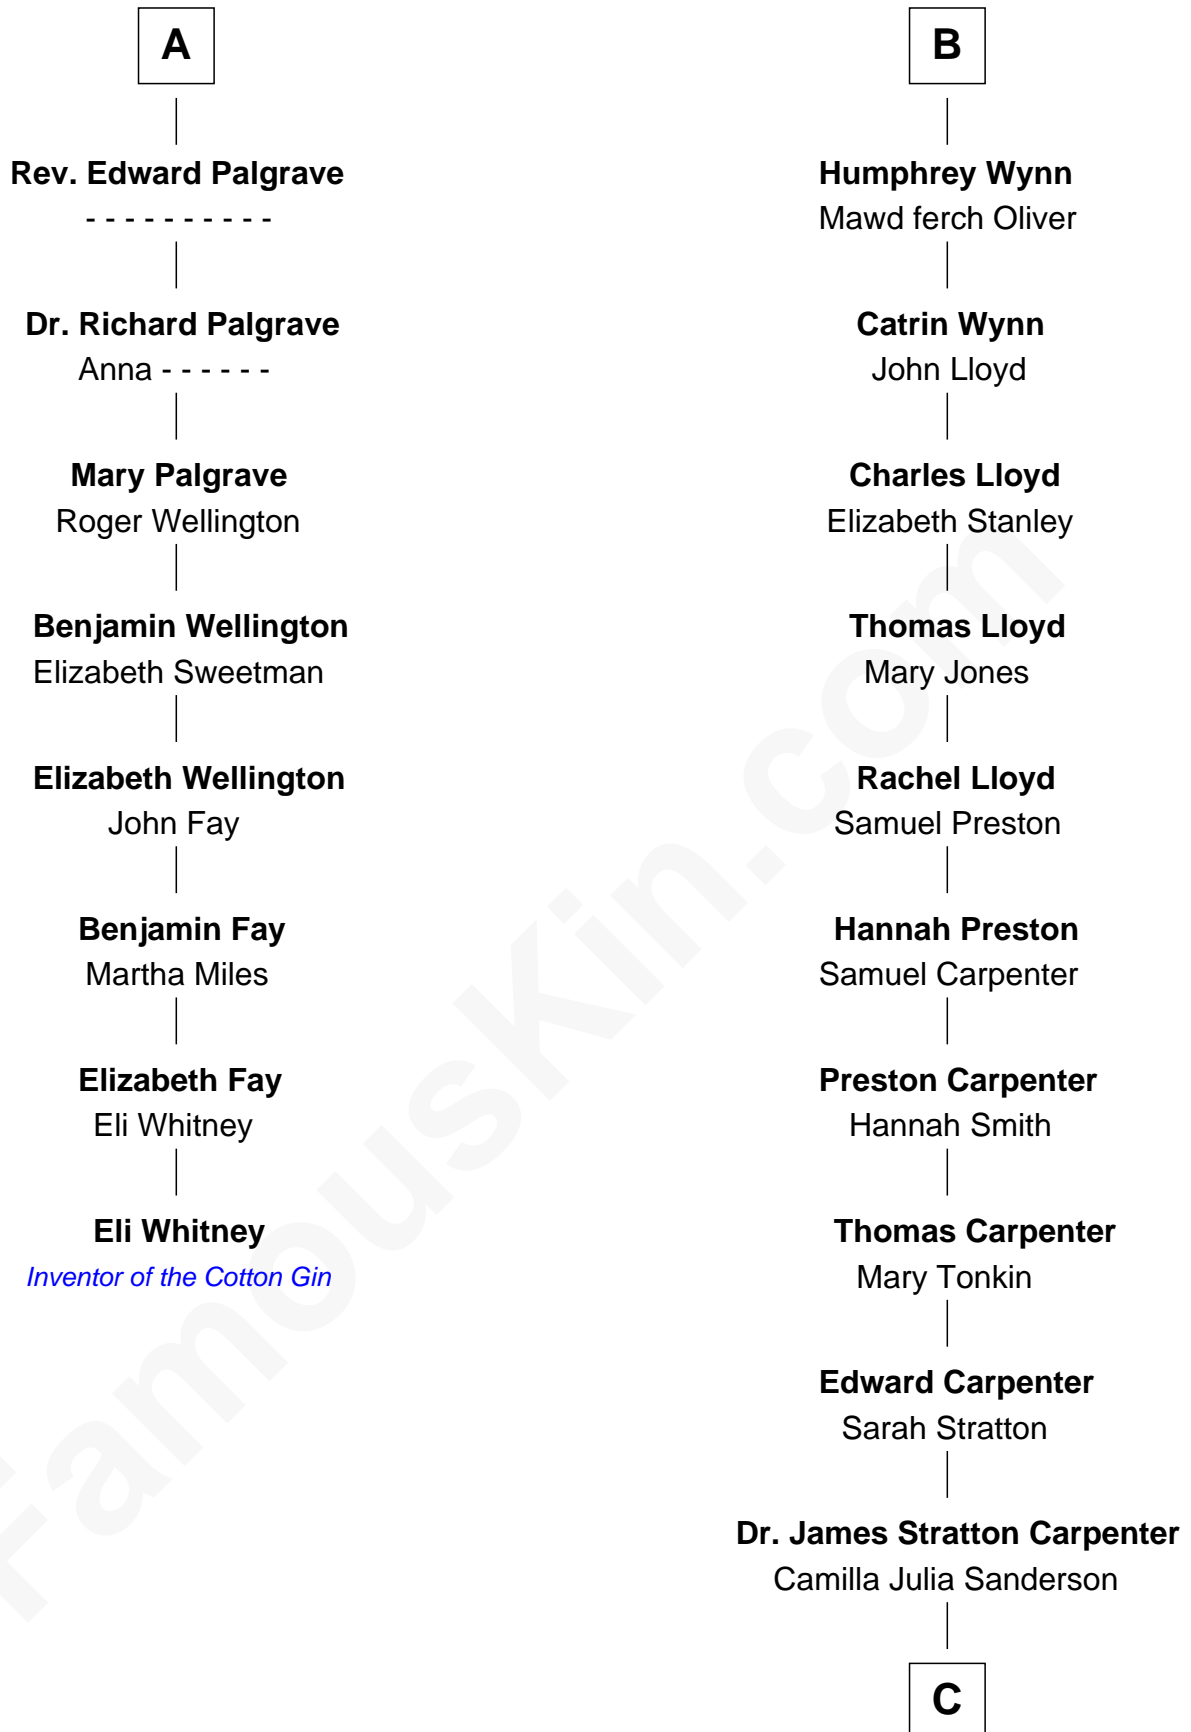

FamousKin.com

Relationship Chart of

Eli Whitney

Inventor of the Cotton Gin

14th cousin 7 times removed of

Mary Chapin Carpenter

Singer and Songwriter

Sir William de Bohun
Elizabeth de Badlesmere

C

Dr. John Thomas Carpenter

Eliza Adelaide Hill

Dr. James Stratton Carpenter

Lillian Louise Chapin

Chapin Carpenter

Ruth Smythe

Chapin Carpenter