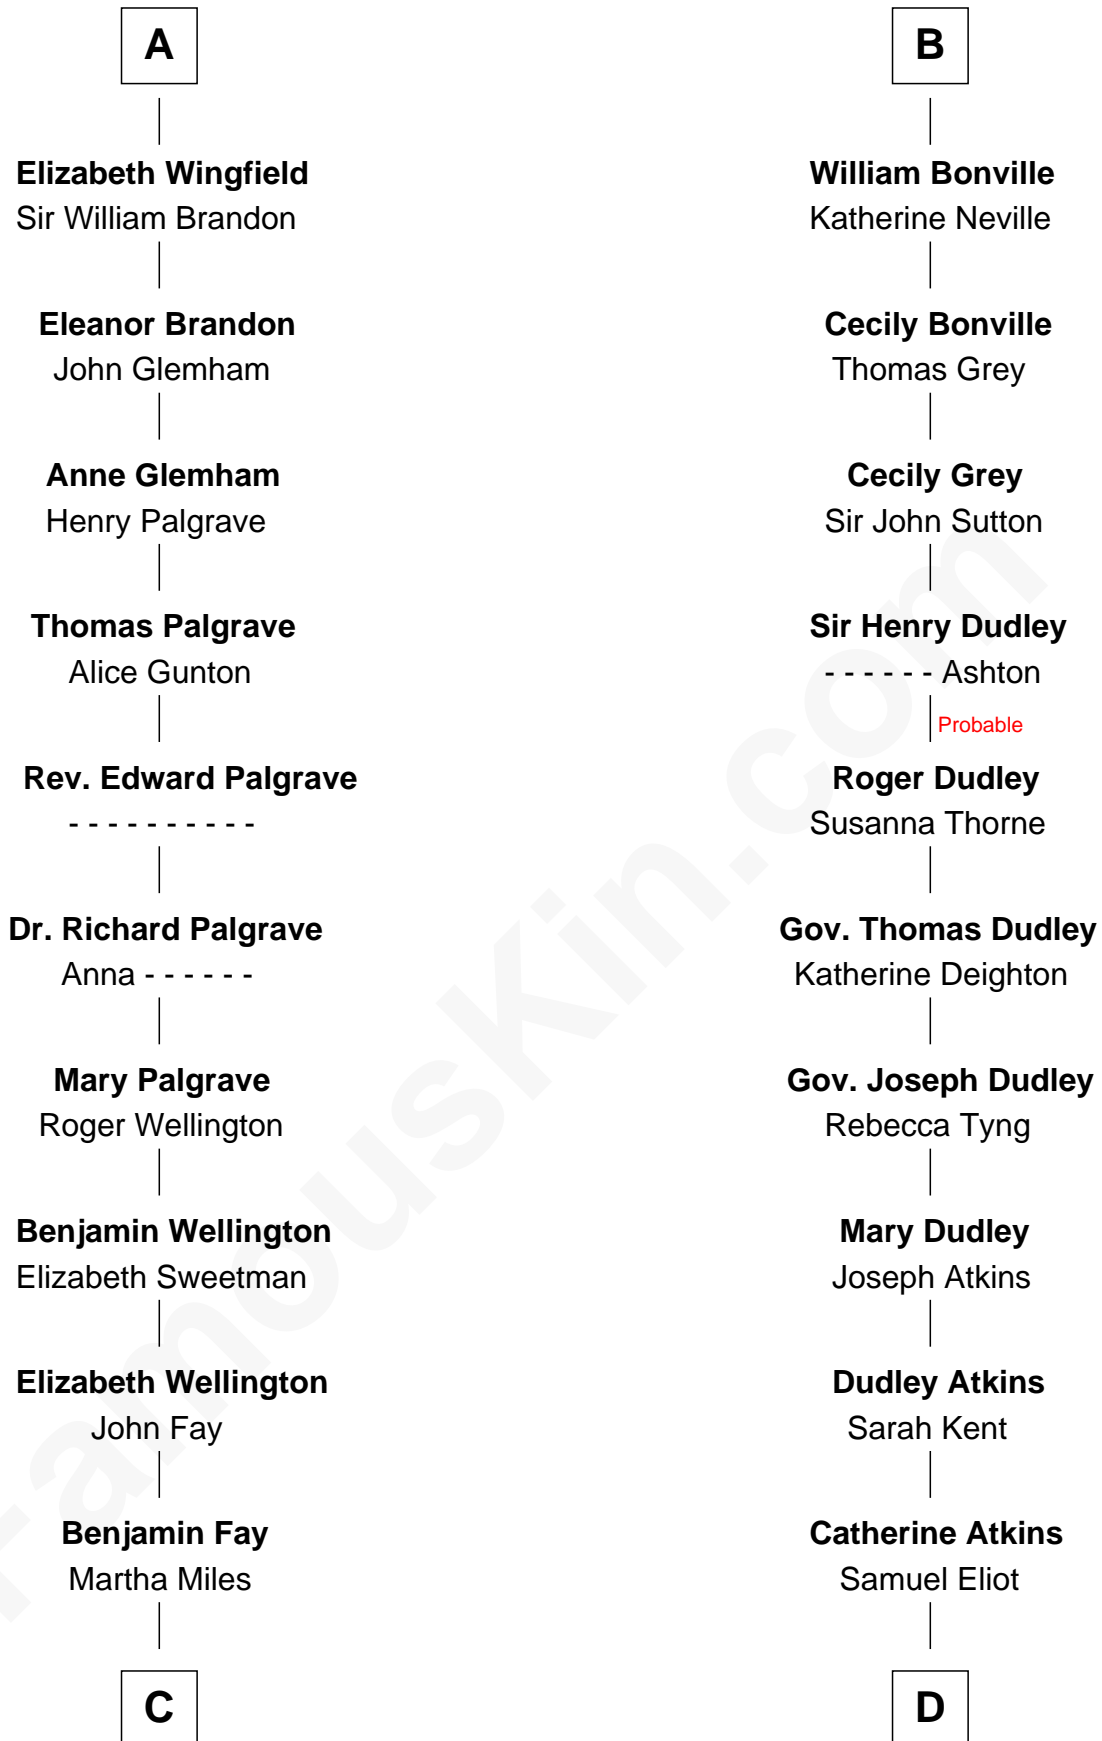

FamousKin.com

Relationship Chart of

Eli Whitney

Inventor of the Cotton Gin

18th cousin 3 times removed of

Endicott Peabody

62nd Governor of Massachusetts

Sir Humphrey de Bohun

Eleanor de Bohun

Sir John de Verdun

Maud de Verdun

Sir John de Grey

Sir Roger de Grey

Elizabeth de Hastings

Sir Reynold de Grey

Eleanor le Strange

Sir Reynold Grey

Margaret de Ros

Margaret Grey

Sir William Bonville

William Bonville

Elizabeth Harington

B

C

Elizabeth Fay

Eli Whitney

Eli Whitney

Inventor of the Cotton Gin

D

Mary Harrison Eliot

Edmund Dwight

Mary Eliot Dwight