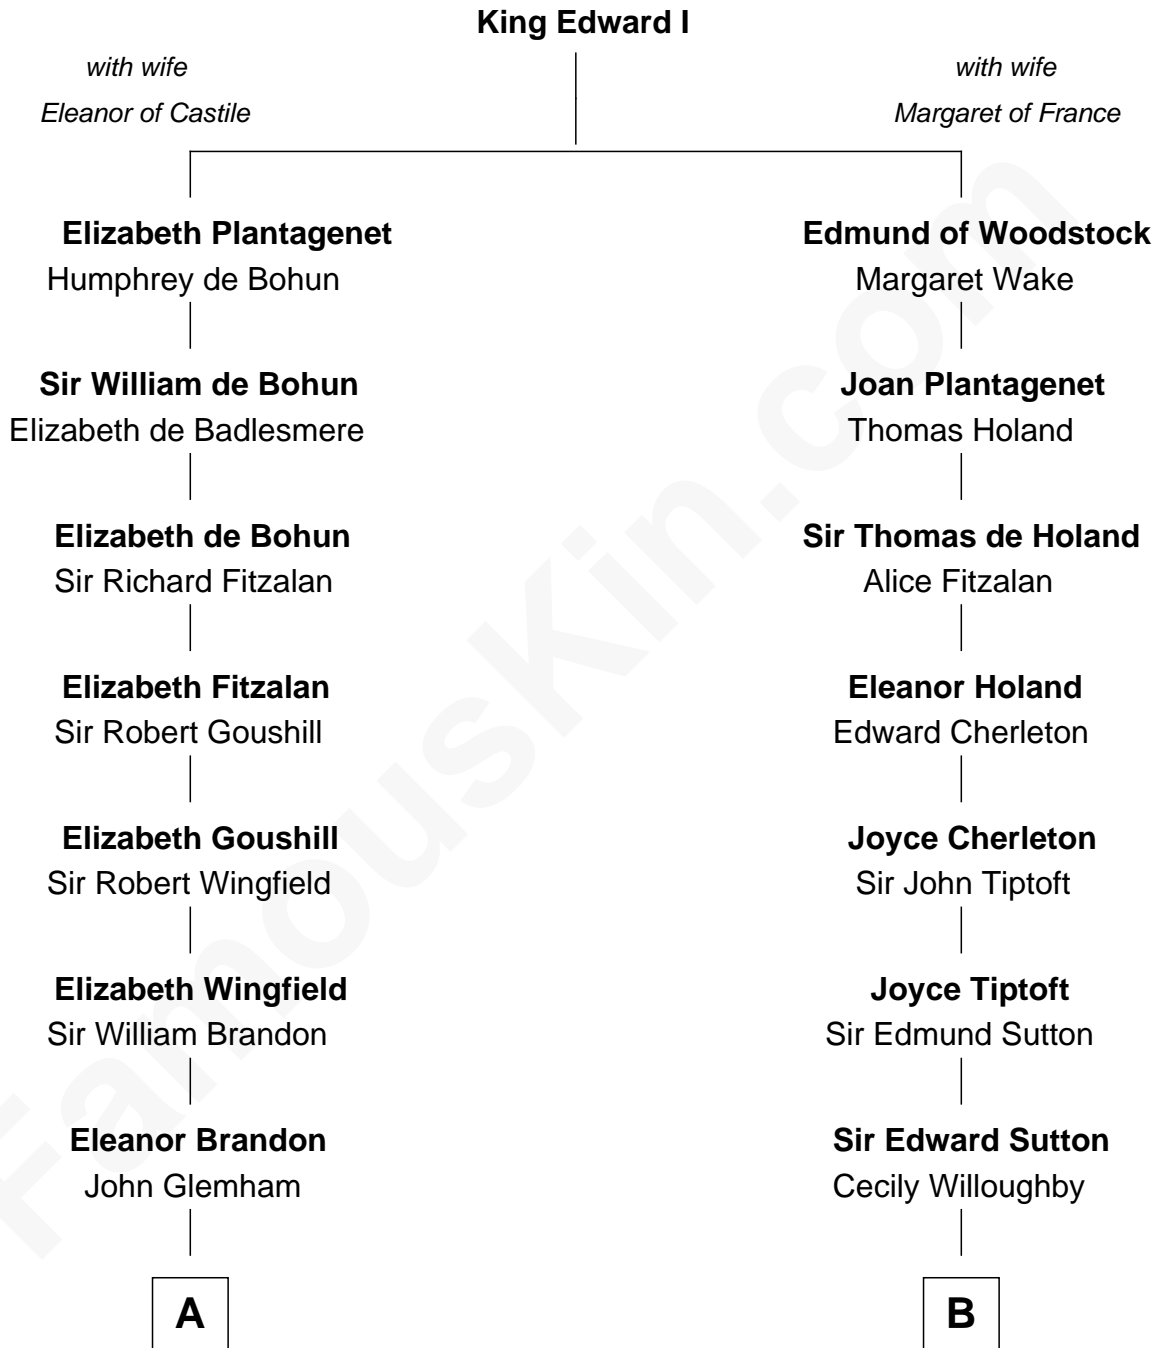

FamousKin.com

Relationship Chart of

Eli Whitney

Inventor of the Cotton Gin

16th cousin 3 times removed of

Endicott Peabody

62nd Governor of Massachusetts

C

Henry Parkman

Mary Frances Parker

Mary Elizabeth Parkman

Rt. Rev. Malcolm Endicott Peabody

Endicott Peabody

62nd Governor of Massachusetts

FamousKin.com