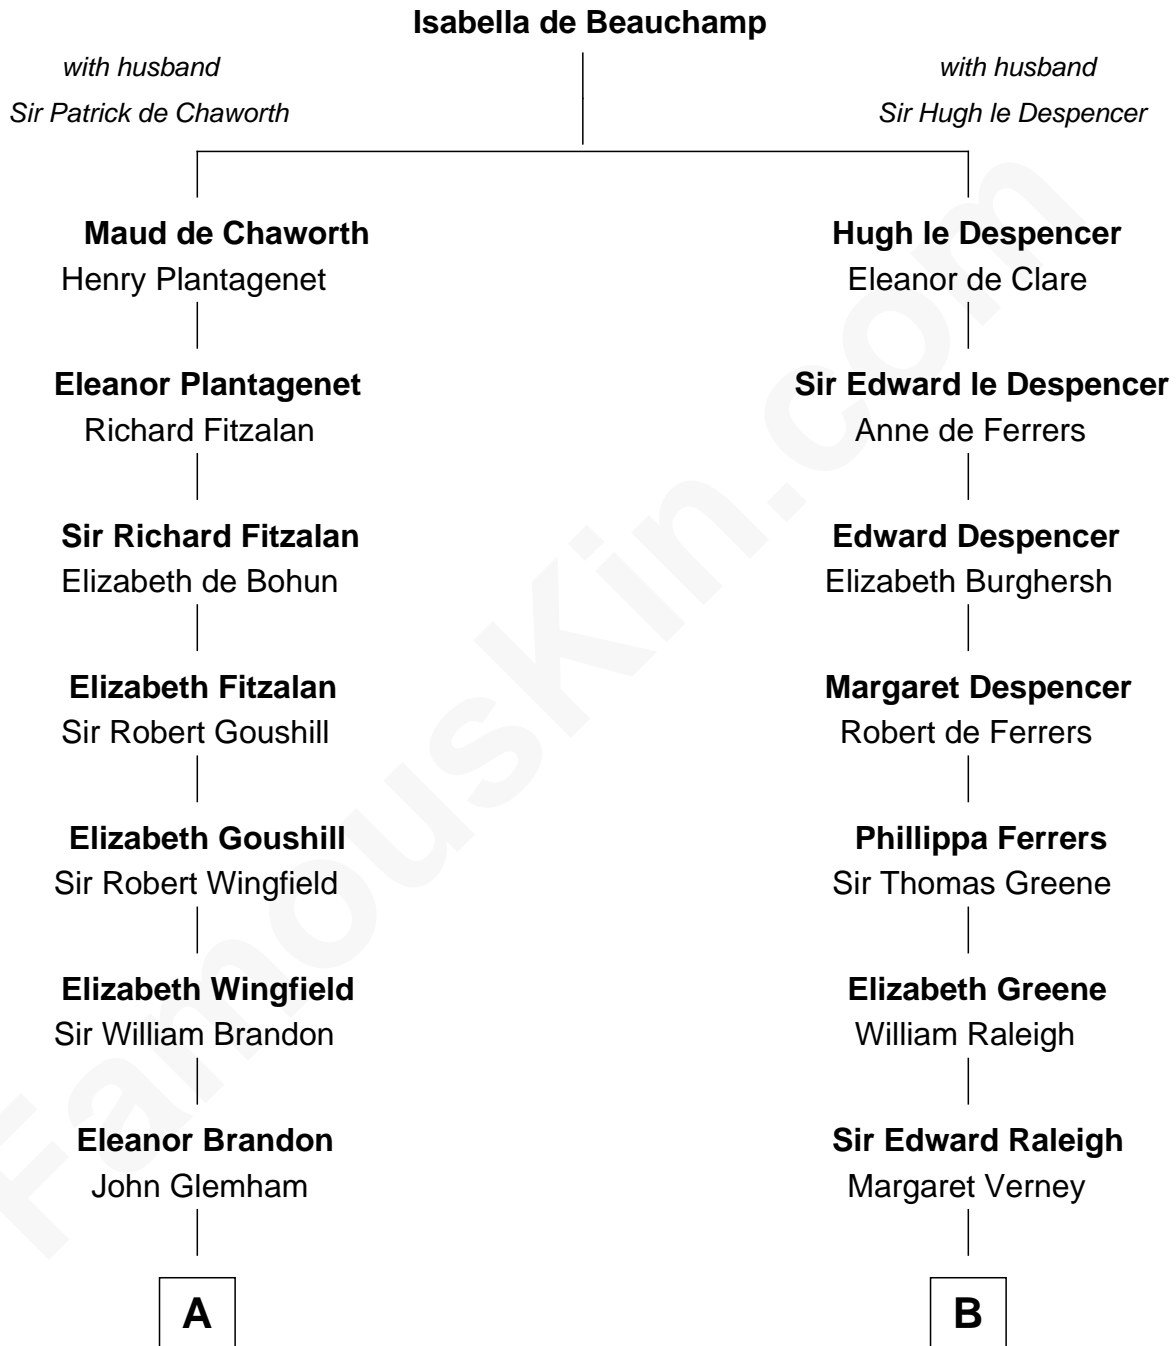

FamousKin.com

Relationship Chart of

Eli Whitney

Inventor of the Cotton Gin

16th cousin 5 times removed of

Willis Carrier

Inventor of Air Conditioning

C

Dr. Harris Otis

Sarah Rogers

Lydia Otis

Thomas Button

Ann Elizabeth Button

David Joy Haviland

Elizabeth R. Haviland

Duane Williams Carrier