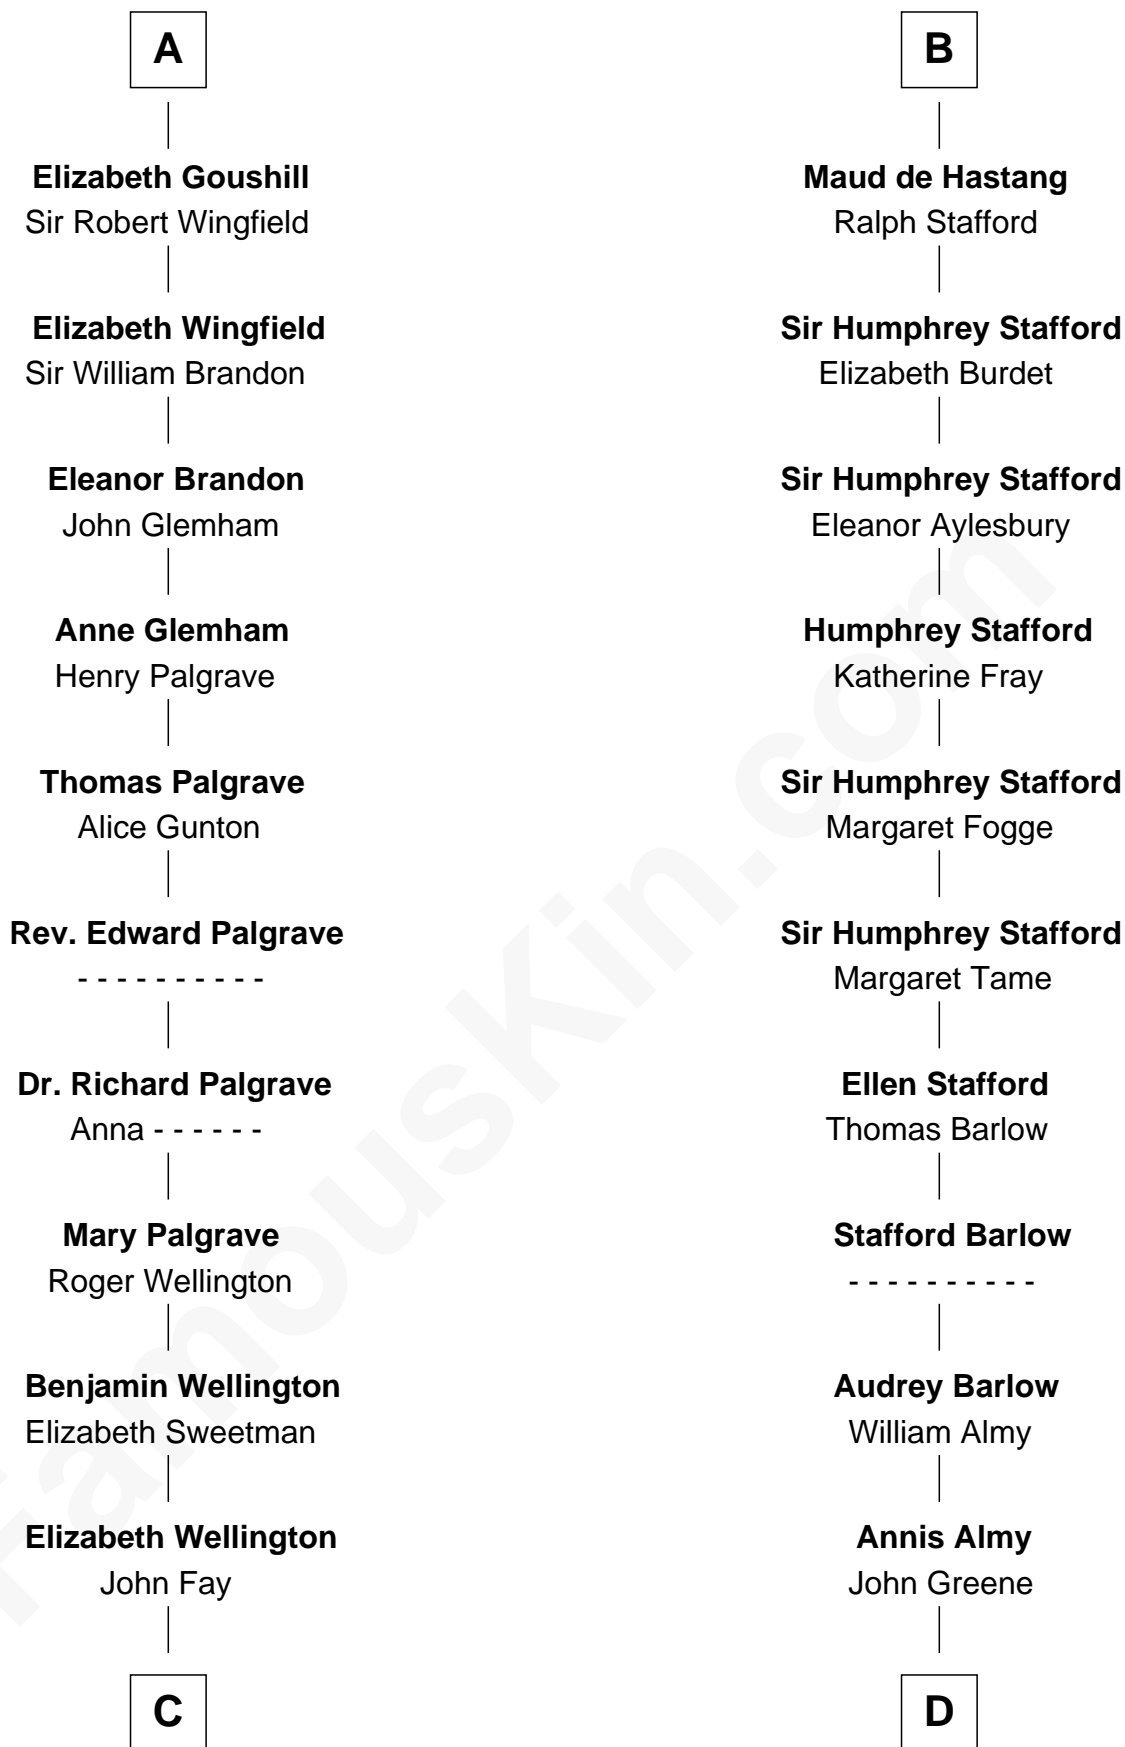

FamousKin.com

Relationship Chart of

Eli Whitney

Inventor of the Cotton Gin

19th cousin 2 times removed of

Samuel Ward King

15th Governor of Rhode Island

Henry II, King of England

with wife
Eleanor of Aquitaine

not married
Ida de Tony

John, King of England
Isabelle of Angoulême

Sir William Longespee
Ela of Salisbury

Henry III, King of England
Eleanor of Provence

Ida Longespee
Sir William de Beauchamp

Sir Richard Fitzalan
Elizabeth de Bohun

Maud de St. Philibert
Sir Warin Trussell

Elizabeth Fitzalan
Sir Robert Goushill

Maud Trussell
Sir John de Hastang

A

B

C

Benjamin Fay
Martha Miles

Elizabeth Fay
Eli Whitney

Eli Whitney
Inventor of the Cotton Gin

D

Samuel Greene
Mary Gorton

Samuel Greene
Sarah Coggeshall

Mercy Green
John Walton

Welthian Walton
William Borden King

Samuel Ward King
15th Governor of Rhode Island