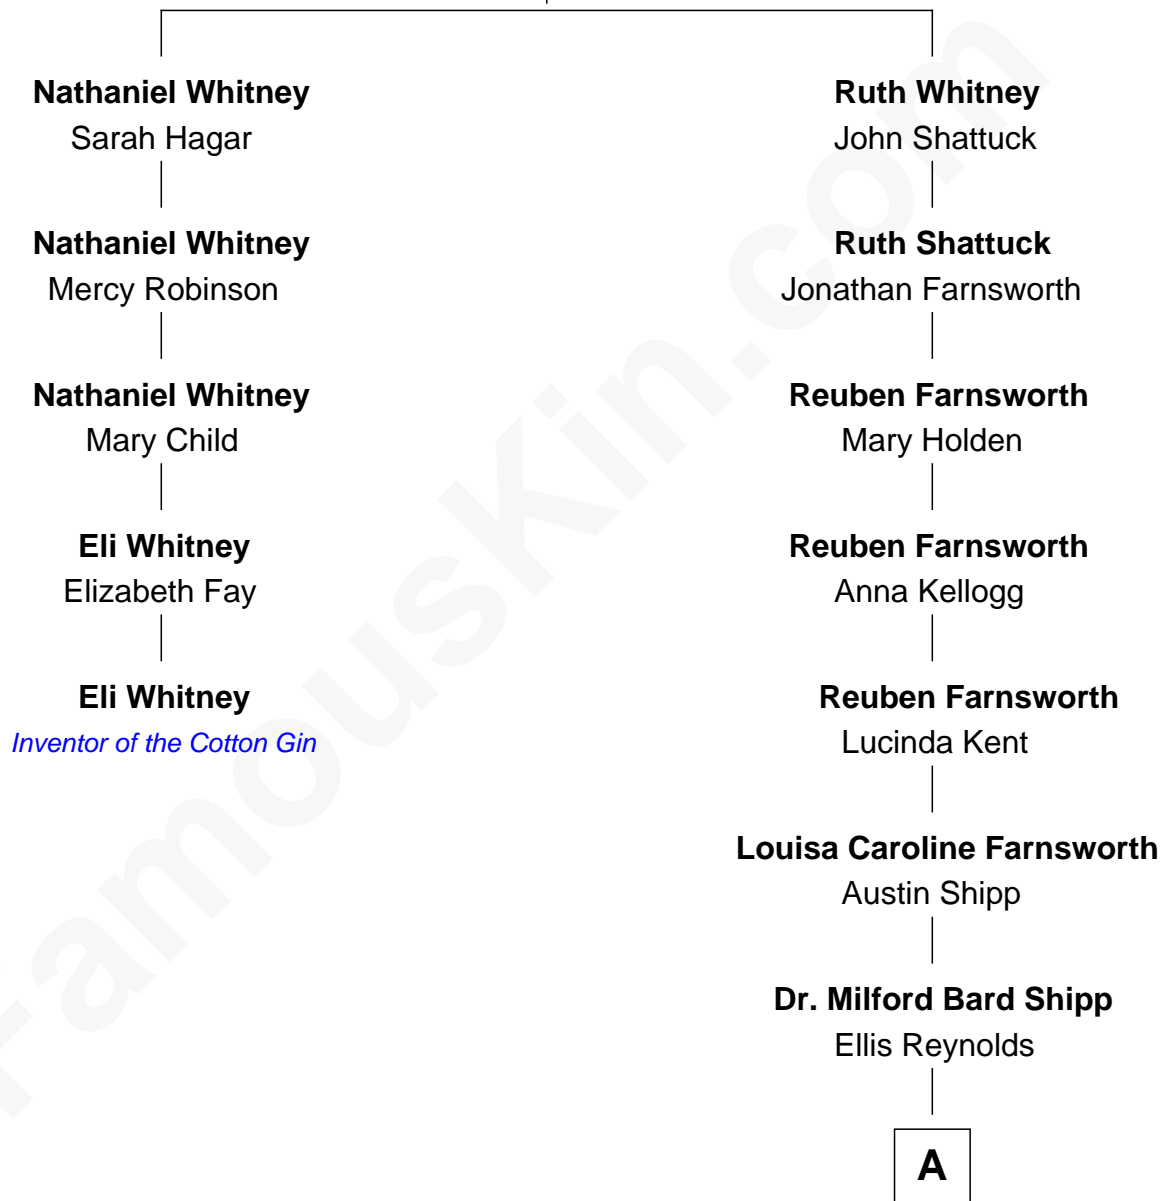

FamousKin.com Relationship Chart of

Eli Whitney

Inventor of the Cotton Gin

4th cousin 6 times removed of

Amy Adams

Movie Actress

John Whitney

Ruth Reynolds

A

—
Olea Shipp

John Hyrum Hill

—
Olea Lorraine Hill

Frank Ralph Adams

—
Richard Kent Adams

Kathryn Hicken

—
Amy Adams

Movie Actress