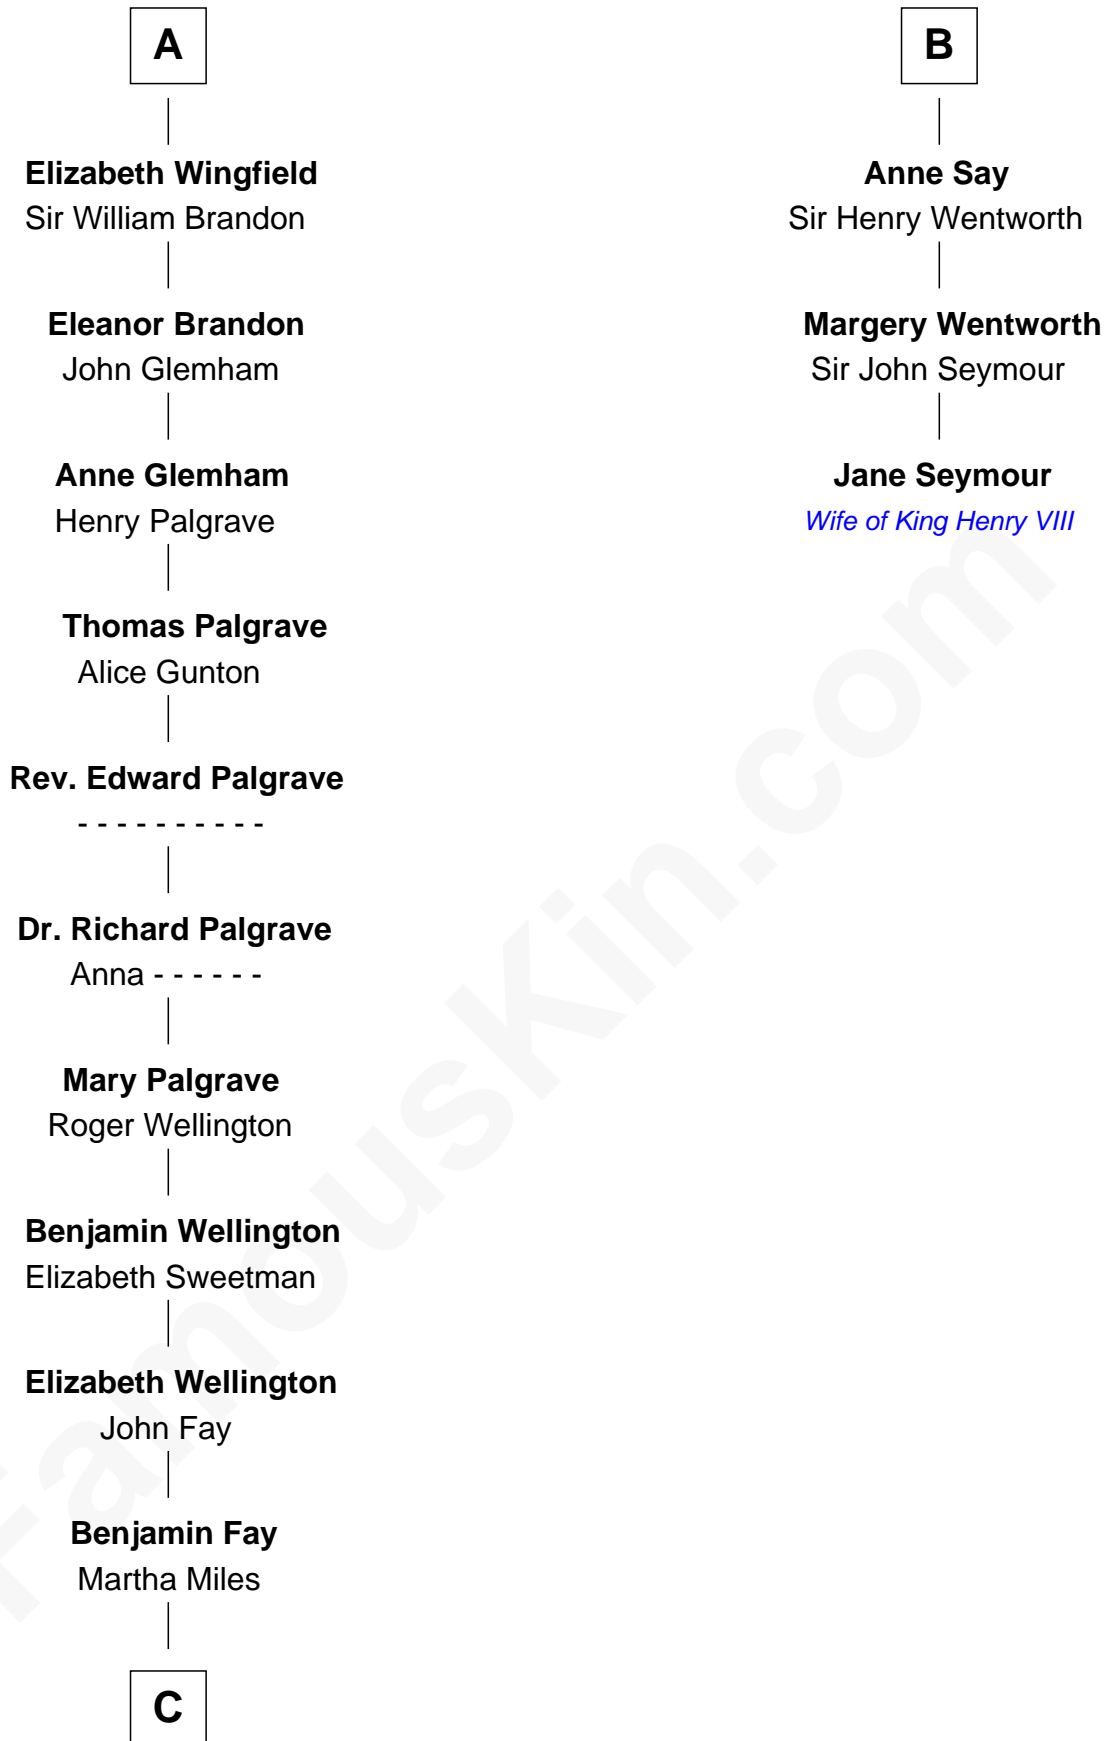

FamousKin.com

Relationship Chart of

Eli Whitney

Inventor of the Cotton Gin

9th cousin 9 times removed of

Jane Seymour

3rd Wife of King Henry VIII

Sir Humphrey de Bohun

Eleanor de Bohun

Sir John de Verdun

Maud de Verdun

Sir John de Grey

Sir Roger de Grey

Elizabeth de Hastings

Sir Reynold de Grey

Eleanor le Strange

Ida Grey

John Cokayne

Elizabeth Cokayne

Sir Laurence Cheney

Elizabeth Cheney

Sir John Say

B

C

—
Elizabeth Fay

Eli Whitney

—
Eli Whitney

Inventor of the Cotton Gin

FamousKin.com