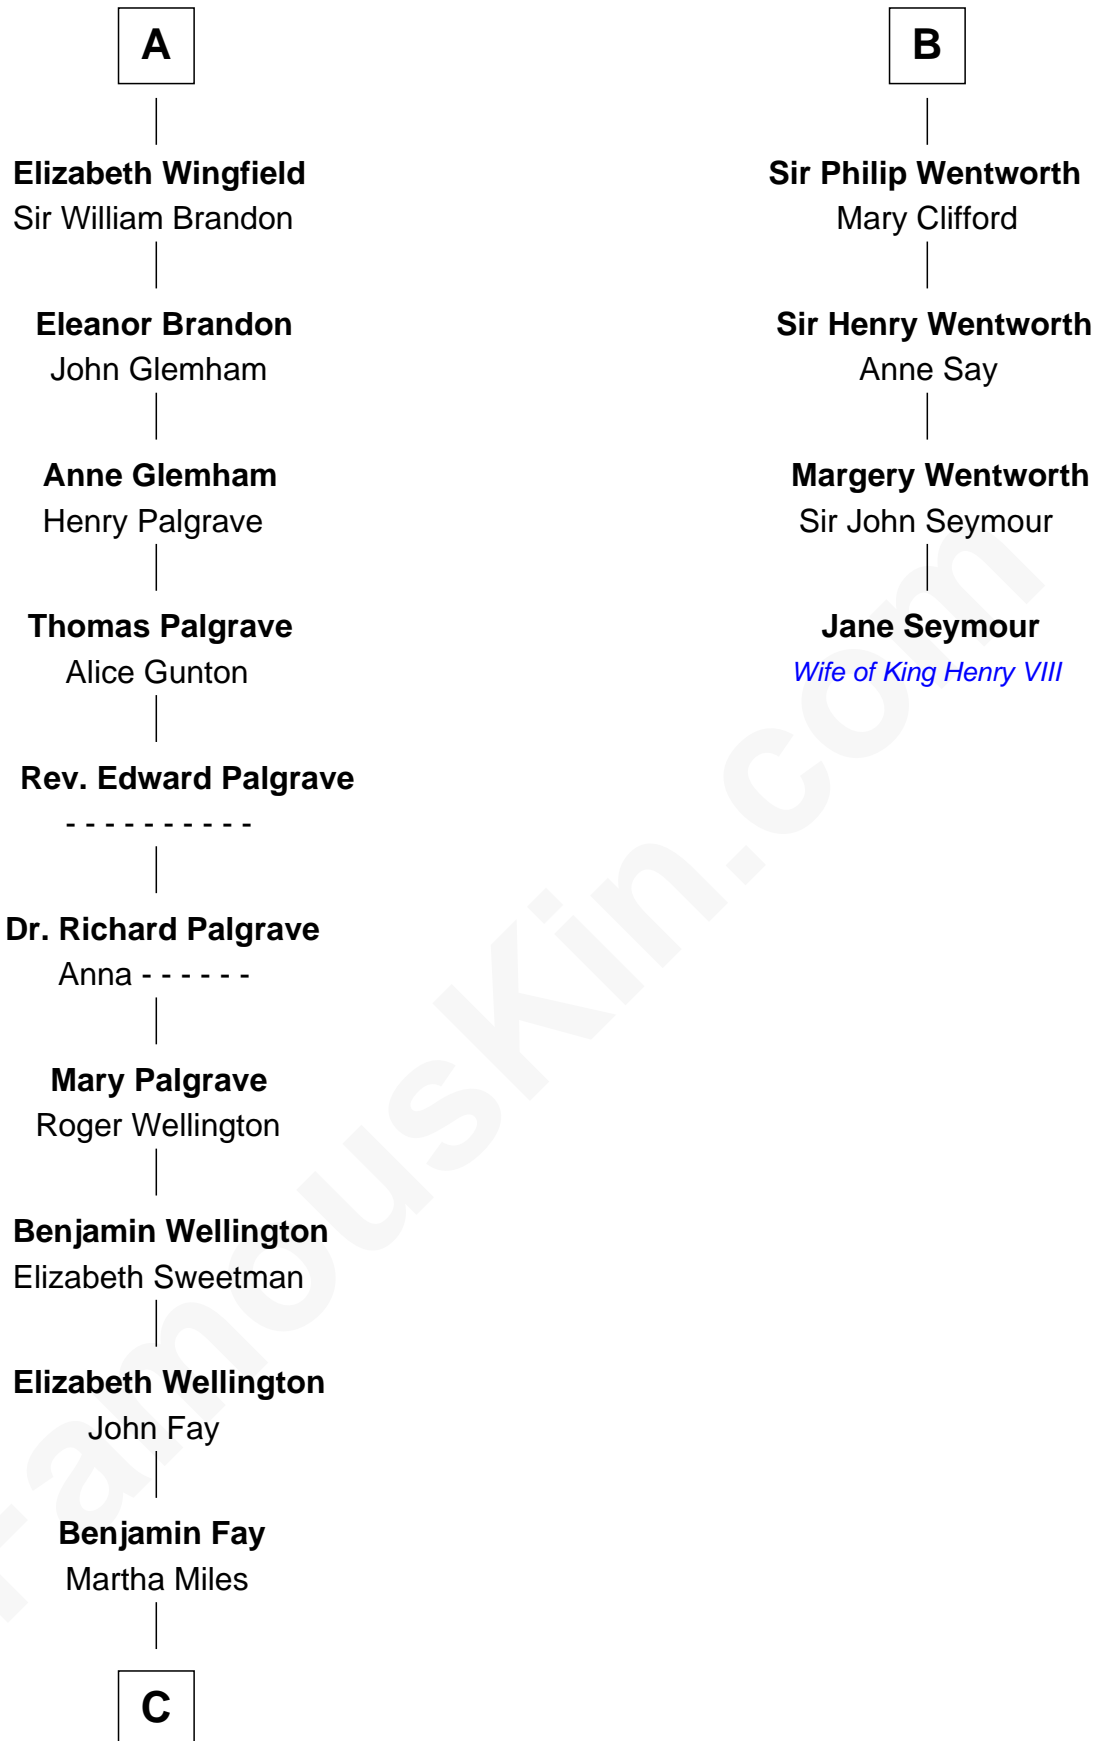

FamousKin.com

Relationship Chart of

Eli Whitney

Inventor of the Cotton Gin

10th cousin 8 times removed of

Jane Seymour

3rd Wife of King Henry VIII

William de Braiose

Eva Marshal

Eleanor de Braiose
Sir Humphrey de Bohun

Humphrey de Bohun
Maud de Fiennes

Humphrey de Bohun
Elizabeth Plantagenet

Sir William de Bohun
Elizabeth de Badlesmere

Elizabeth de Bohun
Sir Richard Fitzalan

Elizabeth Fitzalan
Sir Robert Goushill

Elizabeth Goushill
Sir Robert Wingfield

A

Eve de Braiose
Sir William de Cantilupe

Milicent de Cantilupe
Eudo la Zouche

Sir William la Zouche
Maud Lovel

Milicent la Zouche
Sir William Deincourt

Margaret Deincourt
Sir Robert de Tibetot

Elizabeth de Tibetot
Sir Philip le Despencer

Margery Despencer
Sir Roger Wentworth

B

C

—
Elizabeth Fay

Eli Whitney

—
Eli Whitney