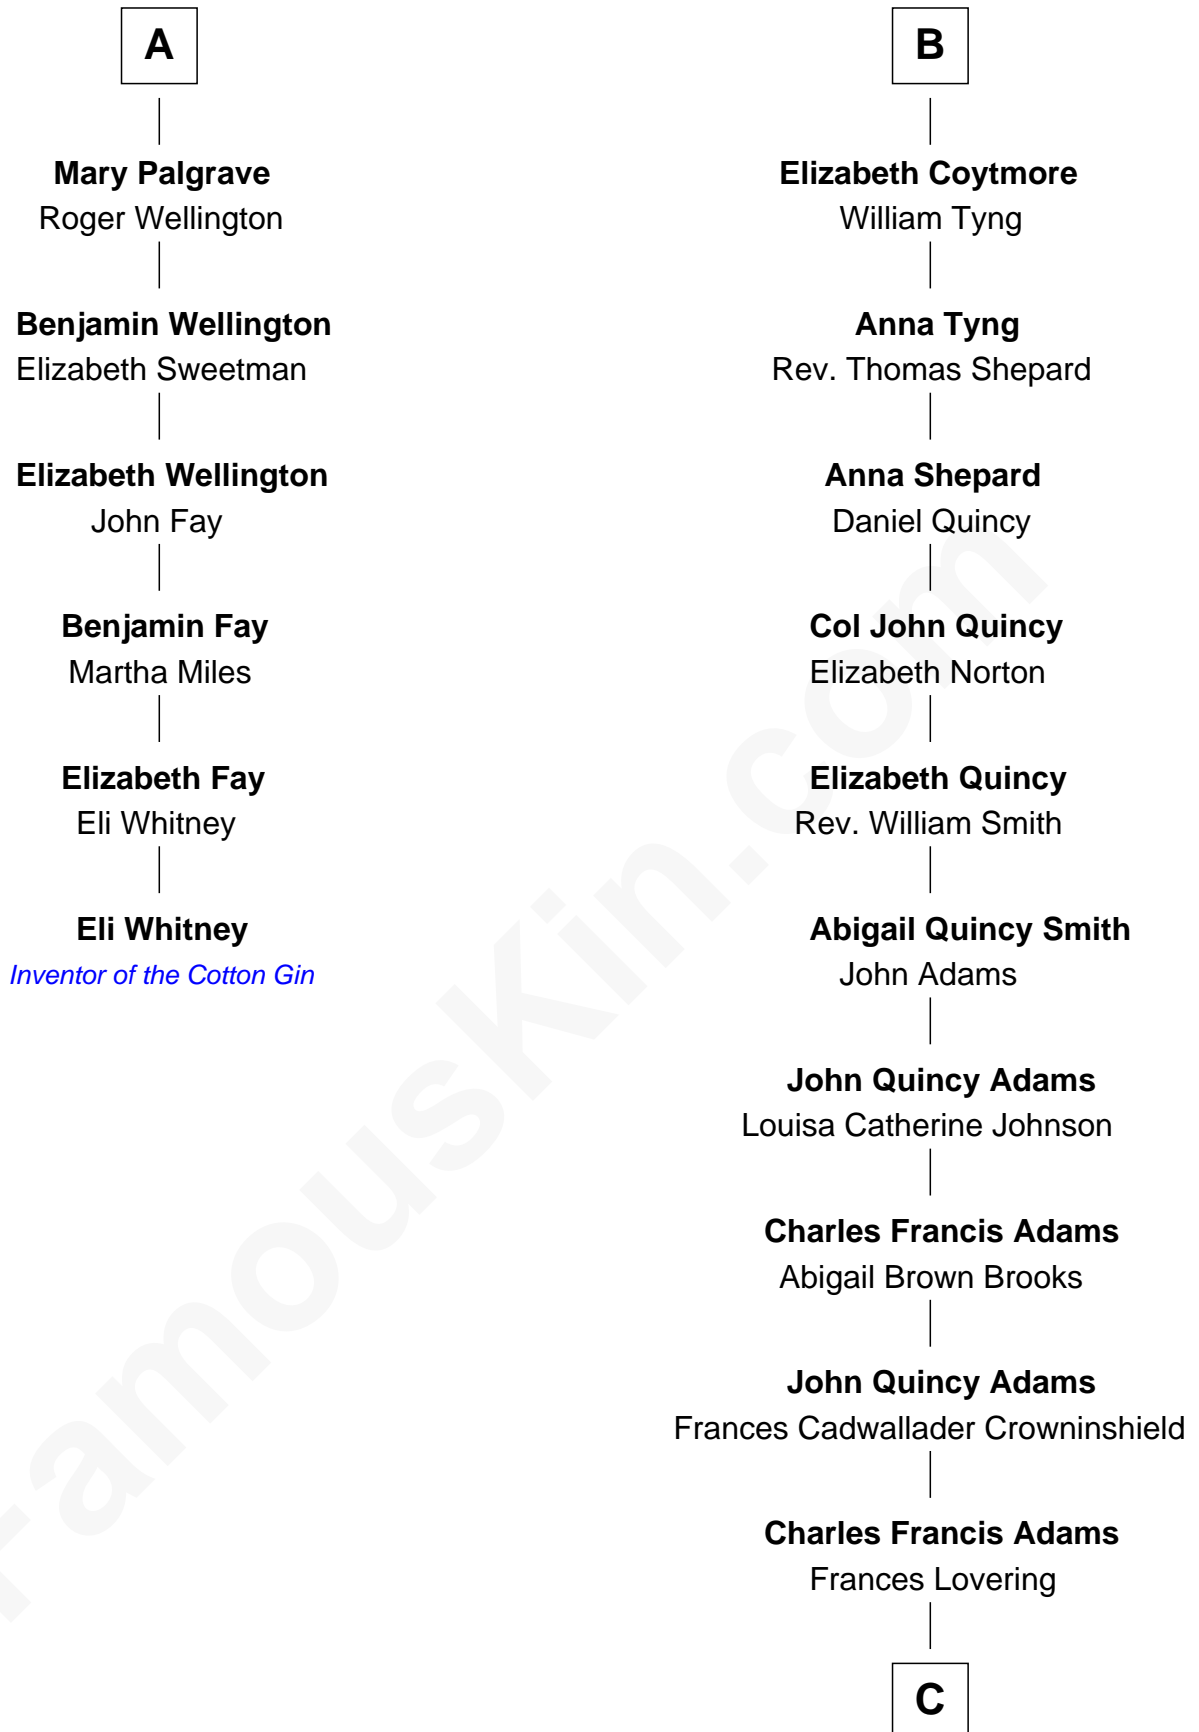

FamousKin.com

Relationship Chart of

Eli Whitney

Inventor of the Cotton Gin

12th cousin 6 times removed of

John Adams Morgan

1952 Olympic Sailing Gold Medalist

Sir Robert Goushill

Sir Thomas Stanley

Margaret Stanley

Sir William Troutbeck

Joan Troutbeck

Sir William Griffith

Sir William Griffith

Jane Stradling

Dorothy Griffith

William Williams

Jane Williams

William Coytmore

Rowland Coytmore

Katherine Myles

B

C

—
Catherine Frances Lovering Adams