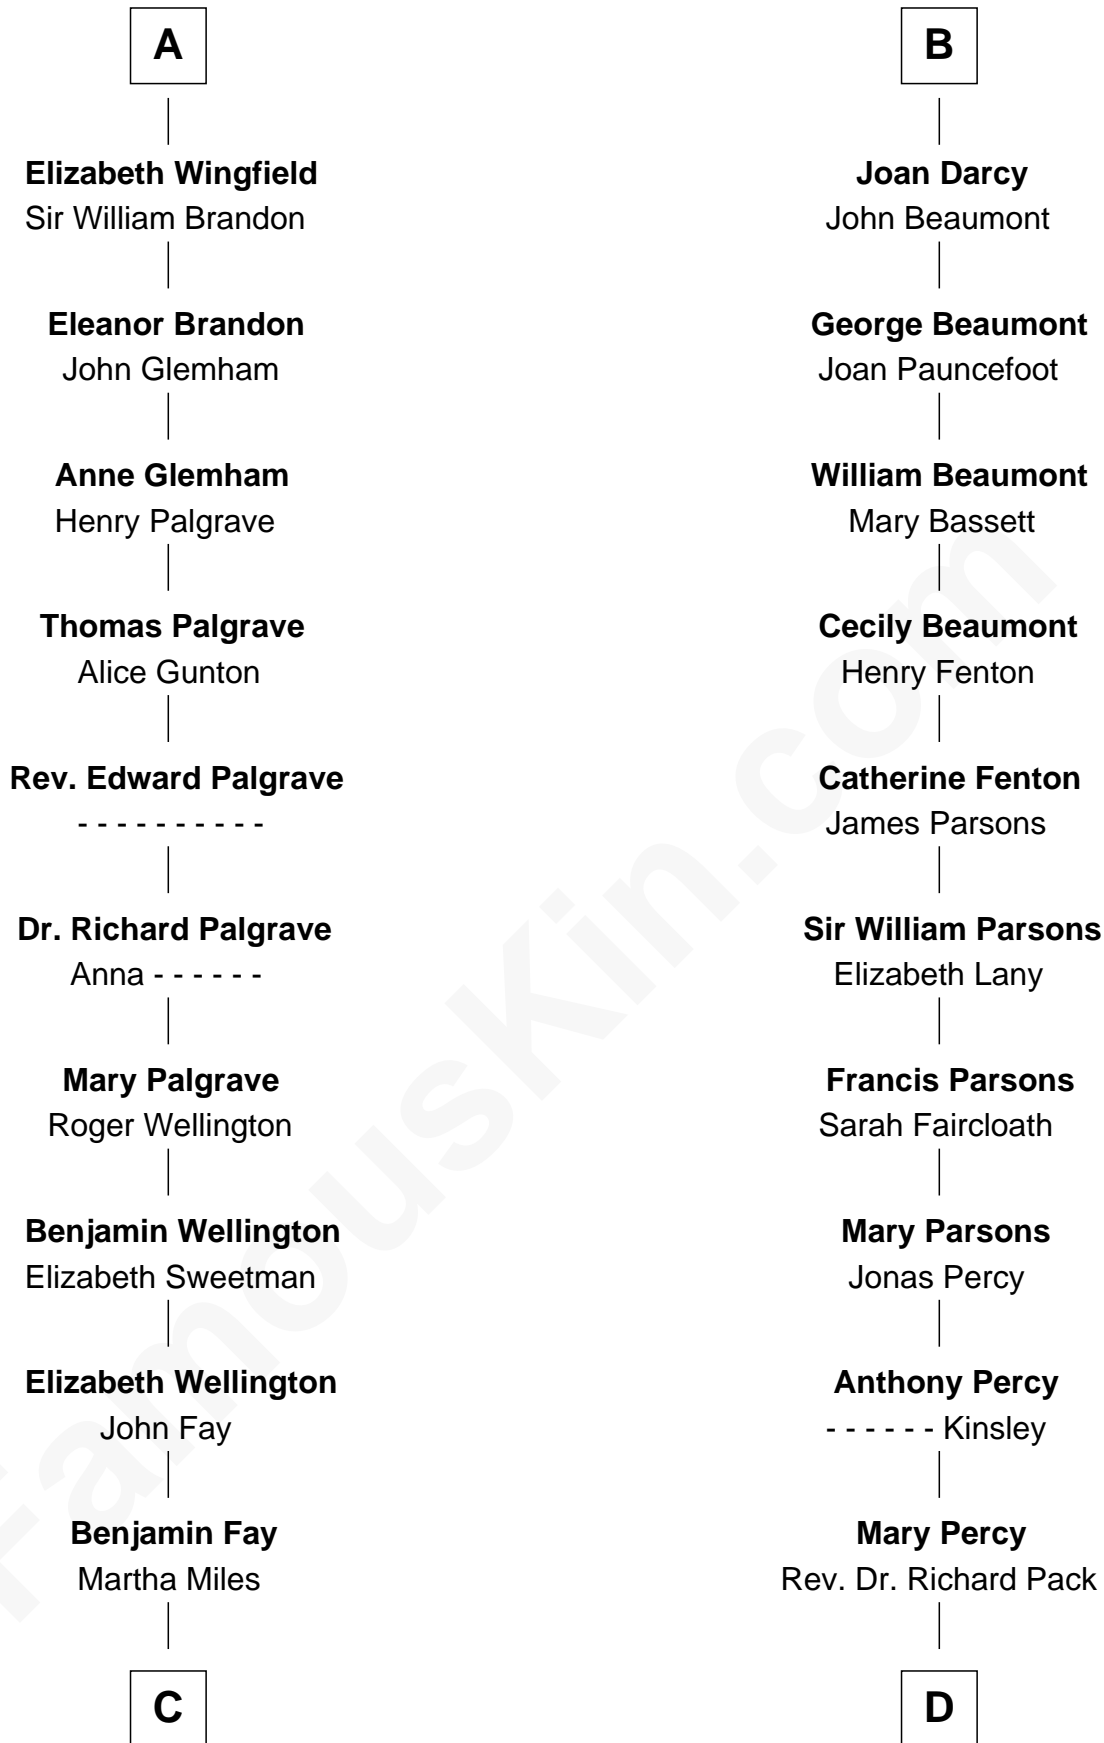

## Relationship Chart of

### Eli Whitney

*Inventor of the Cotton Gin*

18th cousin 2 times removed of

### Sir Arthur Conan Doyle

*Author, "Sherlock Holmes"*

**Sir John FitzGeoffrey**

Isabel le Bigod

**C**

**Elizabeth Fay**

Eli Whitney

**Eli Whitney**

*Inventor of the Cotton Gin*

**D**

**William Pack**

Catherine Scott

**Catherine Pack**

William Foley

**Mary Josephine Elizabeth Foley**

Charles Altamont Doyle