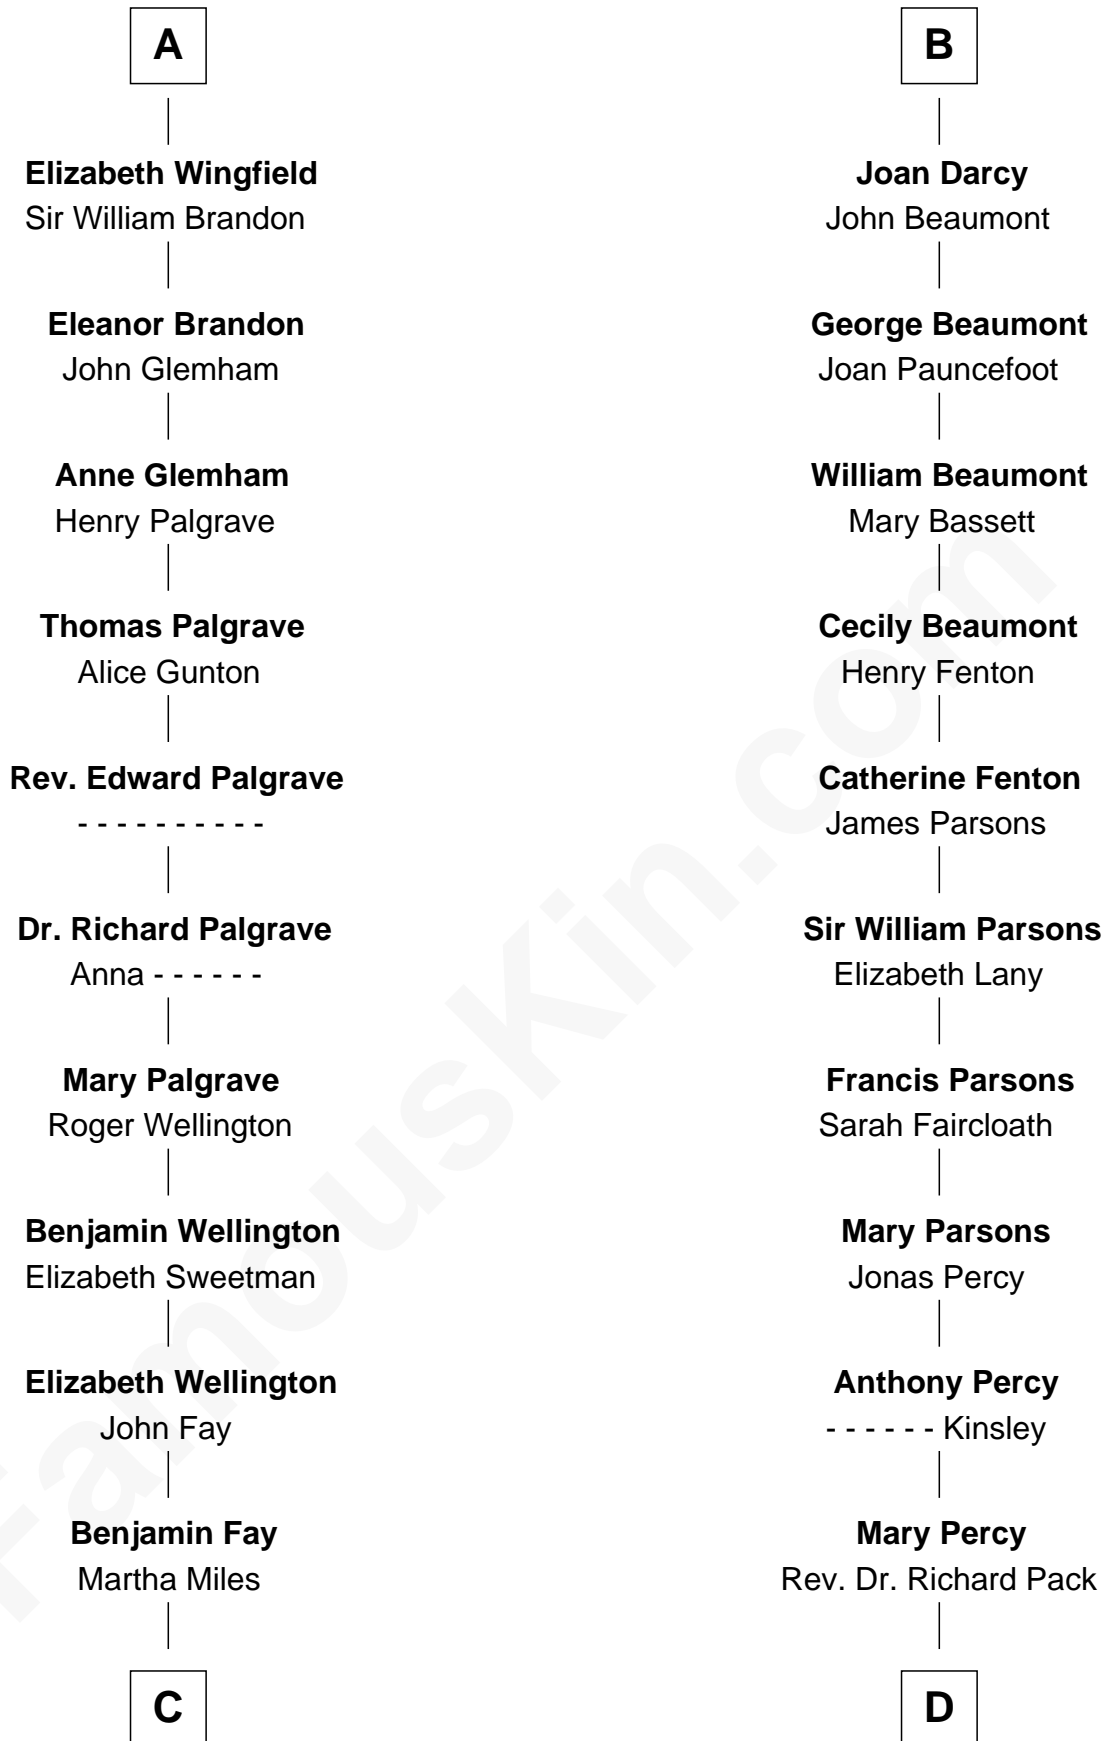

FamousKin.com

Relationship Chart of

Eli Whitney

Inventor of the Cotton Gin

18th cousin 2 times removed of

Sir Arthur Conan Doyle

Author, "Sherlock Holmes"

Sir William de Beauchamp

Gilbert Talbot

Ann le Botiler

Maud de Chaworth

Henry Plantagenet

Richard Talbot

Elizabeth Comyn

Eleanor Plantagenet

Richard Fitzalan

Margaret de Grey

Sir John Darcy

Elizabeth Goushill

Sir Robert Wingfield

John Darcy

Joan de Greystoke

A

B

C

Elizabeth Fay

Eli Whitney

Eli Whitney

Inventor of the Cotton Gin

D

William Pack

Catherine Scott