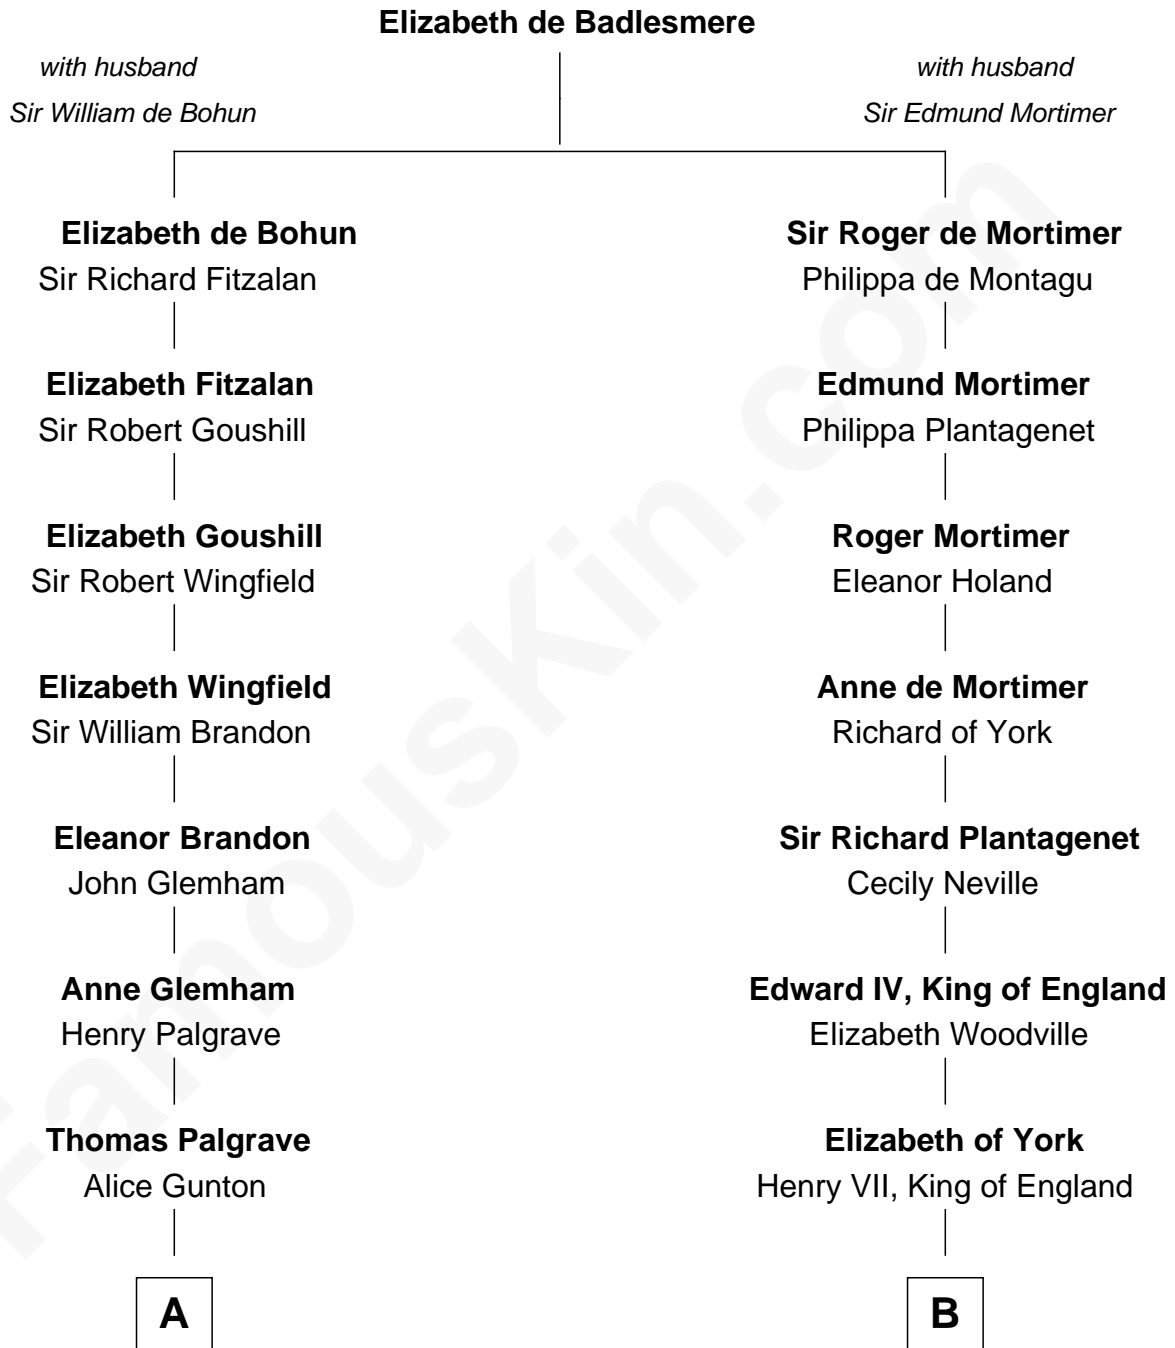

FamousKin.com Relationship Chart of

Eli Whitney

Inventor of the Cotton Gin

14th cousin 7 times removed of

Alan Turing

WWII Codebreaker of Nazi Enigma Machine

C

John Turing