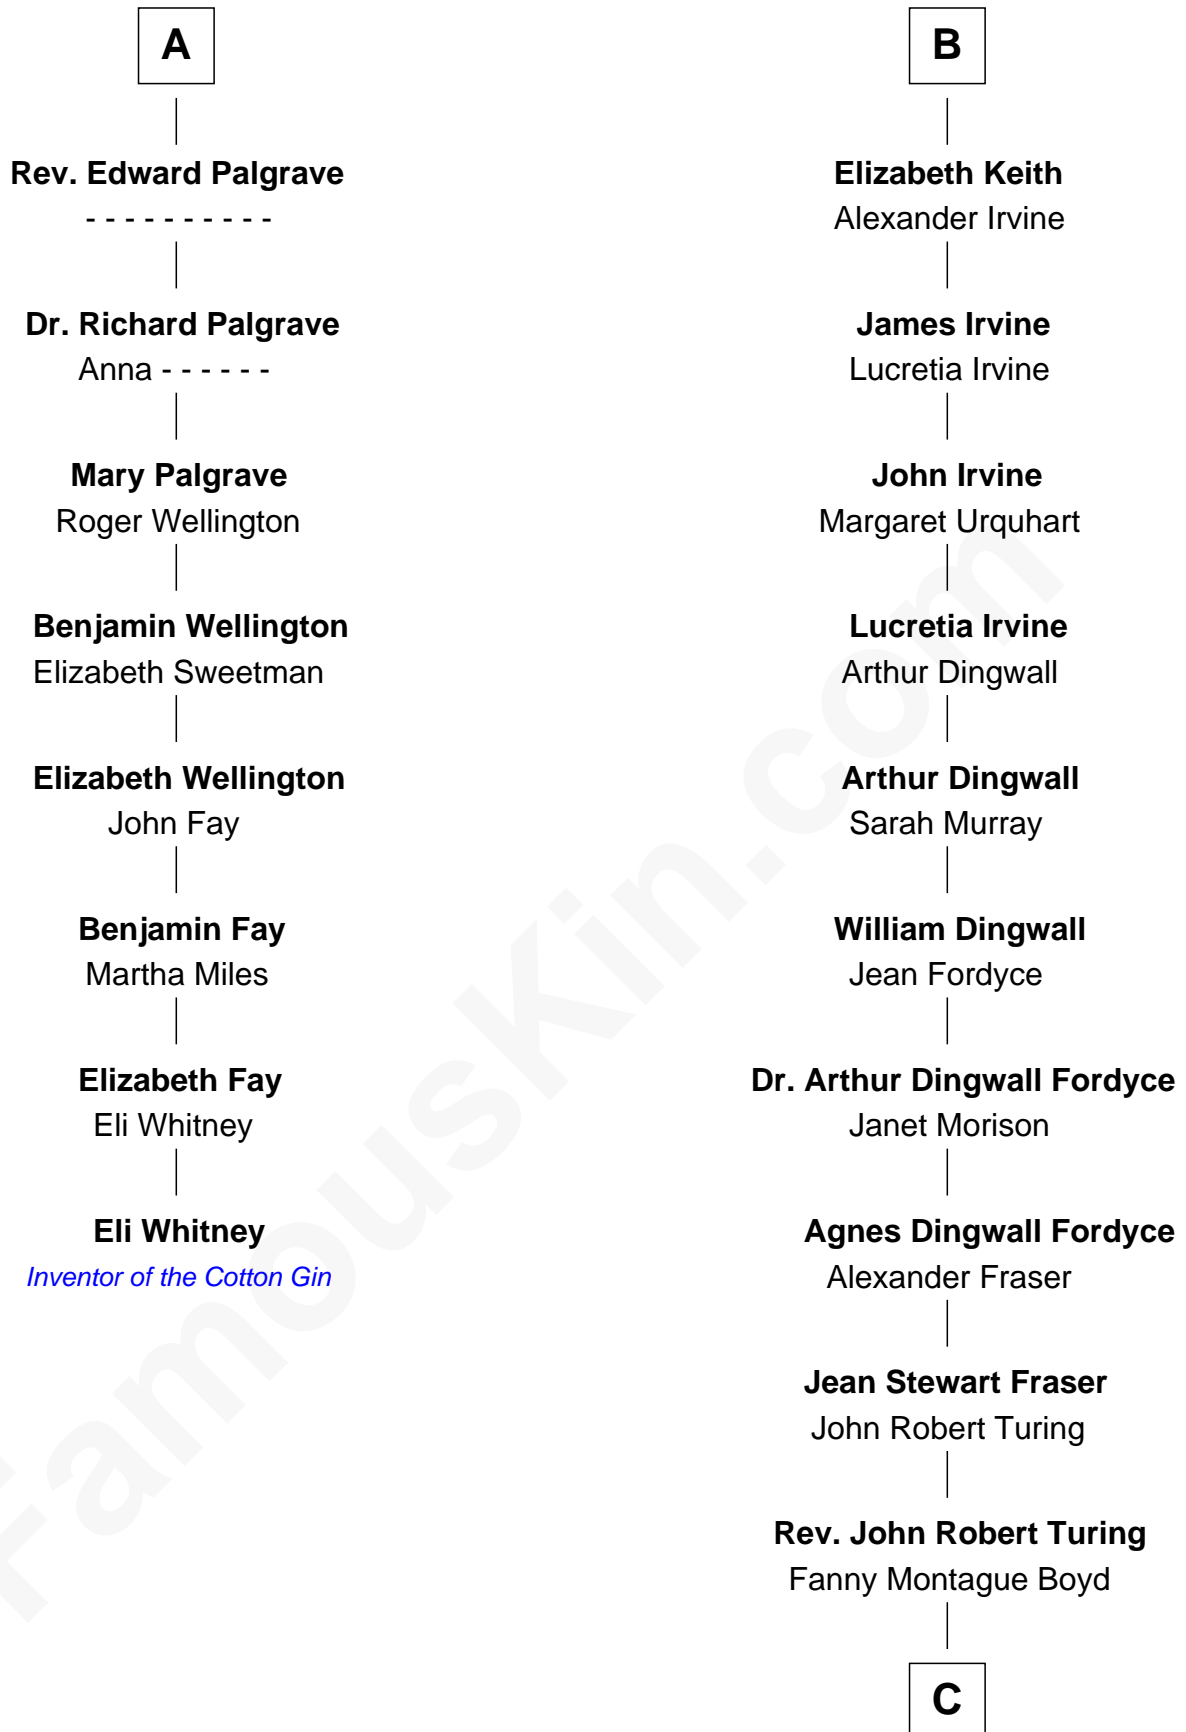

FamousKin.com

Relationship Chart of

Eli Whitney

Inventor of the Cotton Gin

14th cousin 4 times removed of

Alan Turing

WWII Codebreaker of Nazi Enigma Machine

C

Julius Matheson Turing

Ethel Sara Stoney

Alan Turing

WWII Codebreaker of Nazi Enigma Machine

FamousKin.com