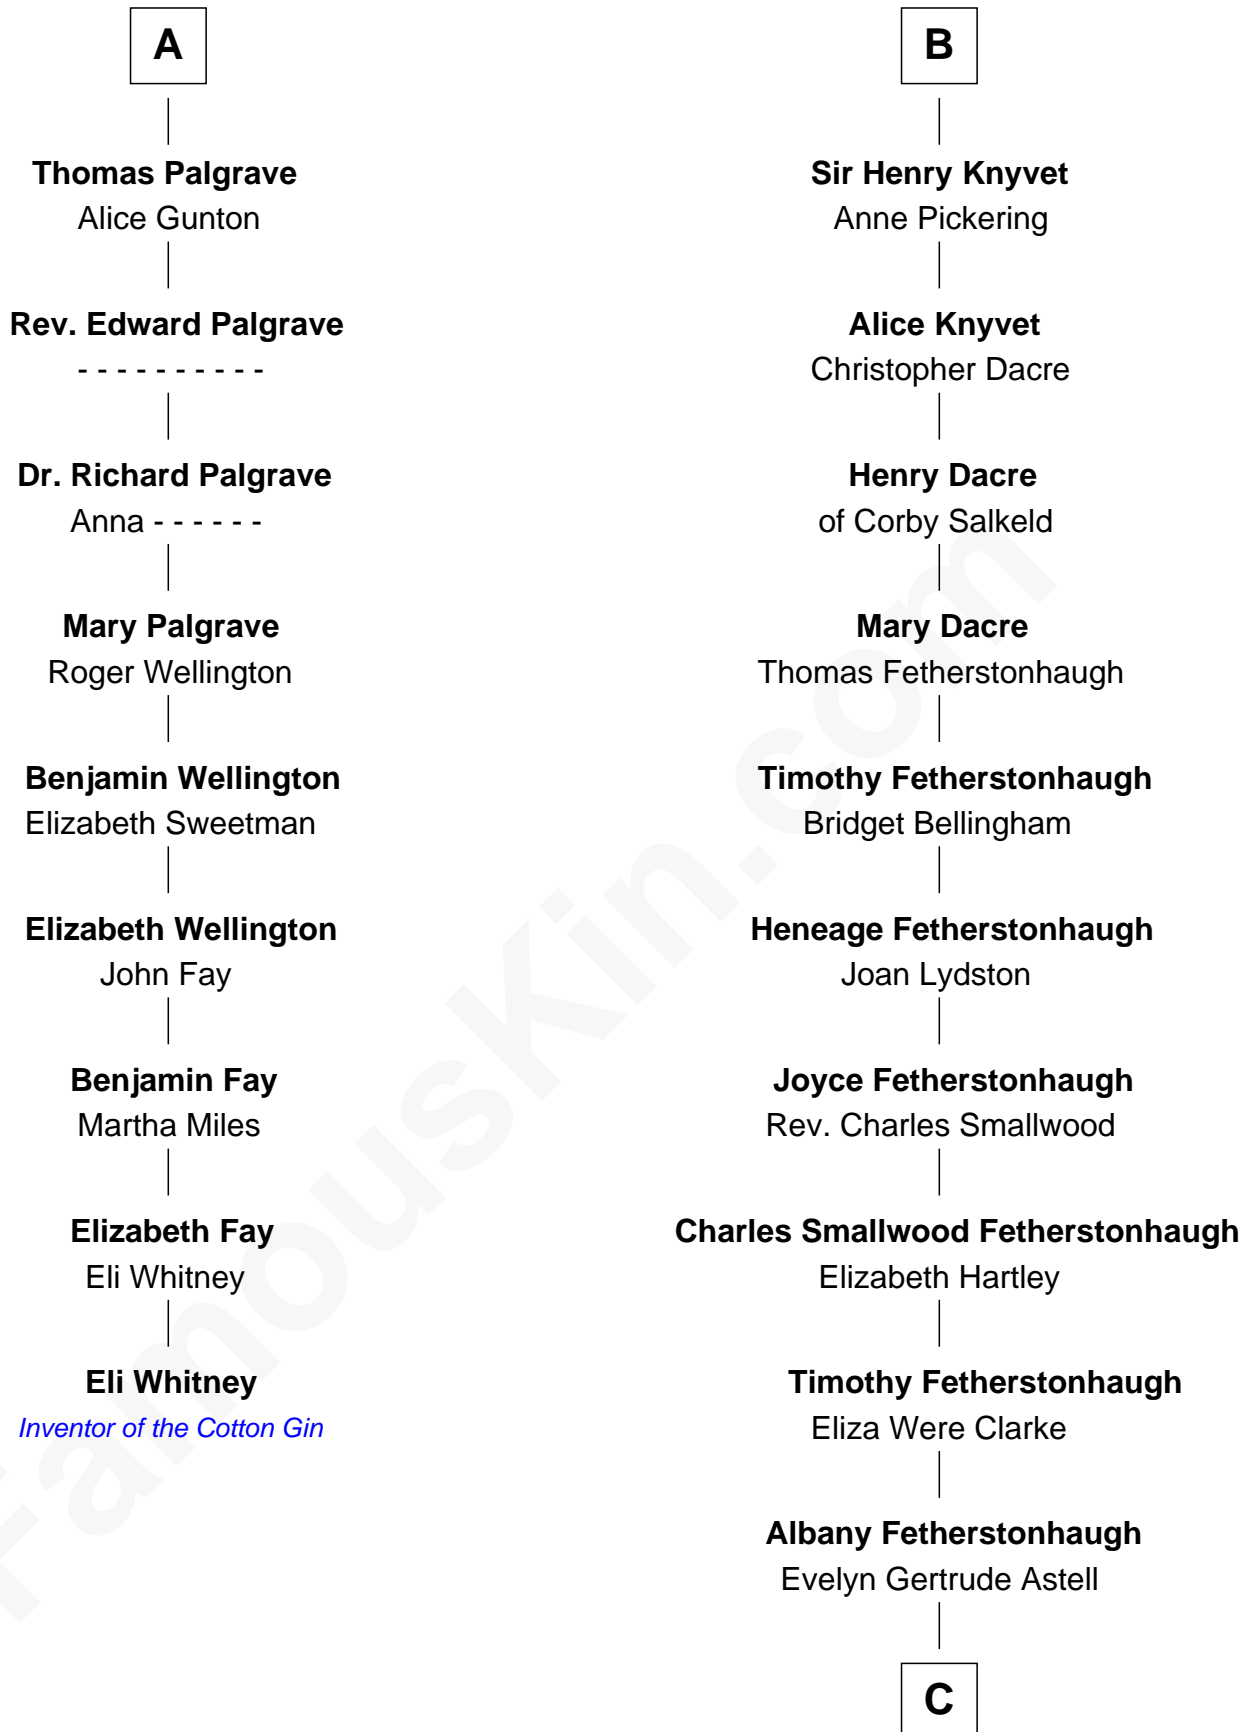

FamousKin.com Relationship Chart of

Eli Whitney

Inventor of the Cotton Gin

15th cousin 5 times removed of

Tilda Swinton

Movie Actress

Bartholomew de Badlesmere

Margaret de Clare

Sir William de Ros

Thomas de Ros

Beatrice de Stafford

Margaret de Ros

Sir Reynold Grey

Sir John Grey

Constance de Holand

Alice Grey

Sir William Knyvet

Sir Edmund Knyvet

Eleanor Tyrrel

Sir Thomas Knyvet

Muriel Howard

B

C

Gertrude Clare Fetherstonhaugh
Cecil George Herbert Alers-Hankey

Mariora Beatrice Evelyn Rochfort Alers-Hankey
Alan Henry Campbell Swinton

Sir John Swinton
Judith Balfour Killen

Tilda Swinton
Movie Actress