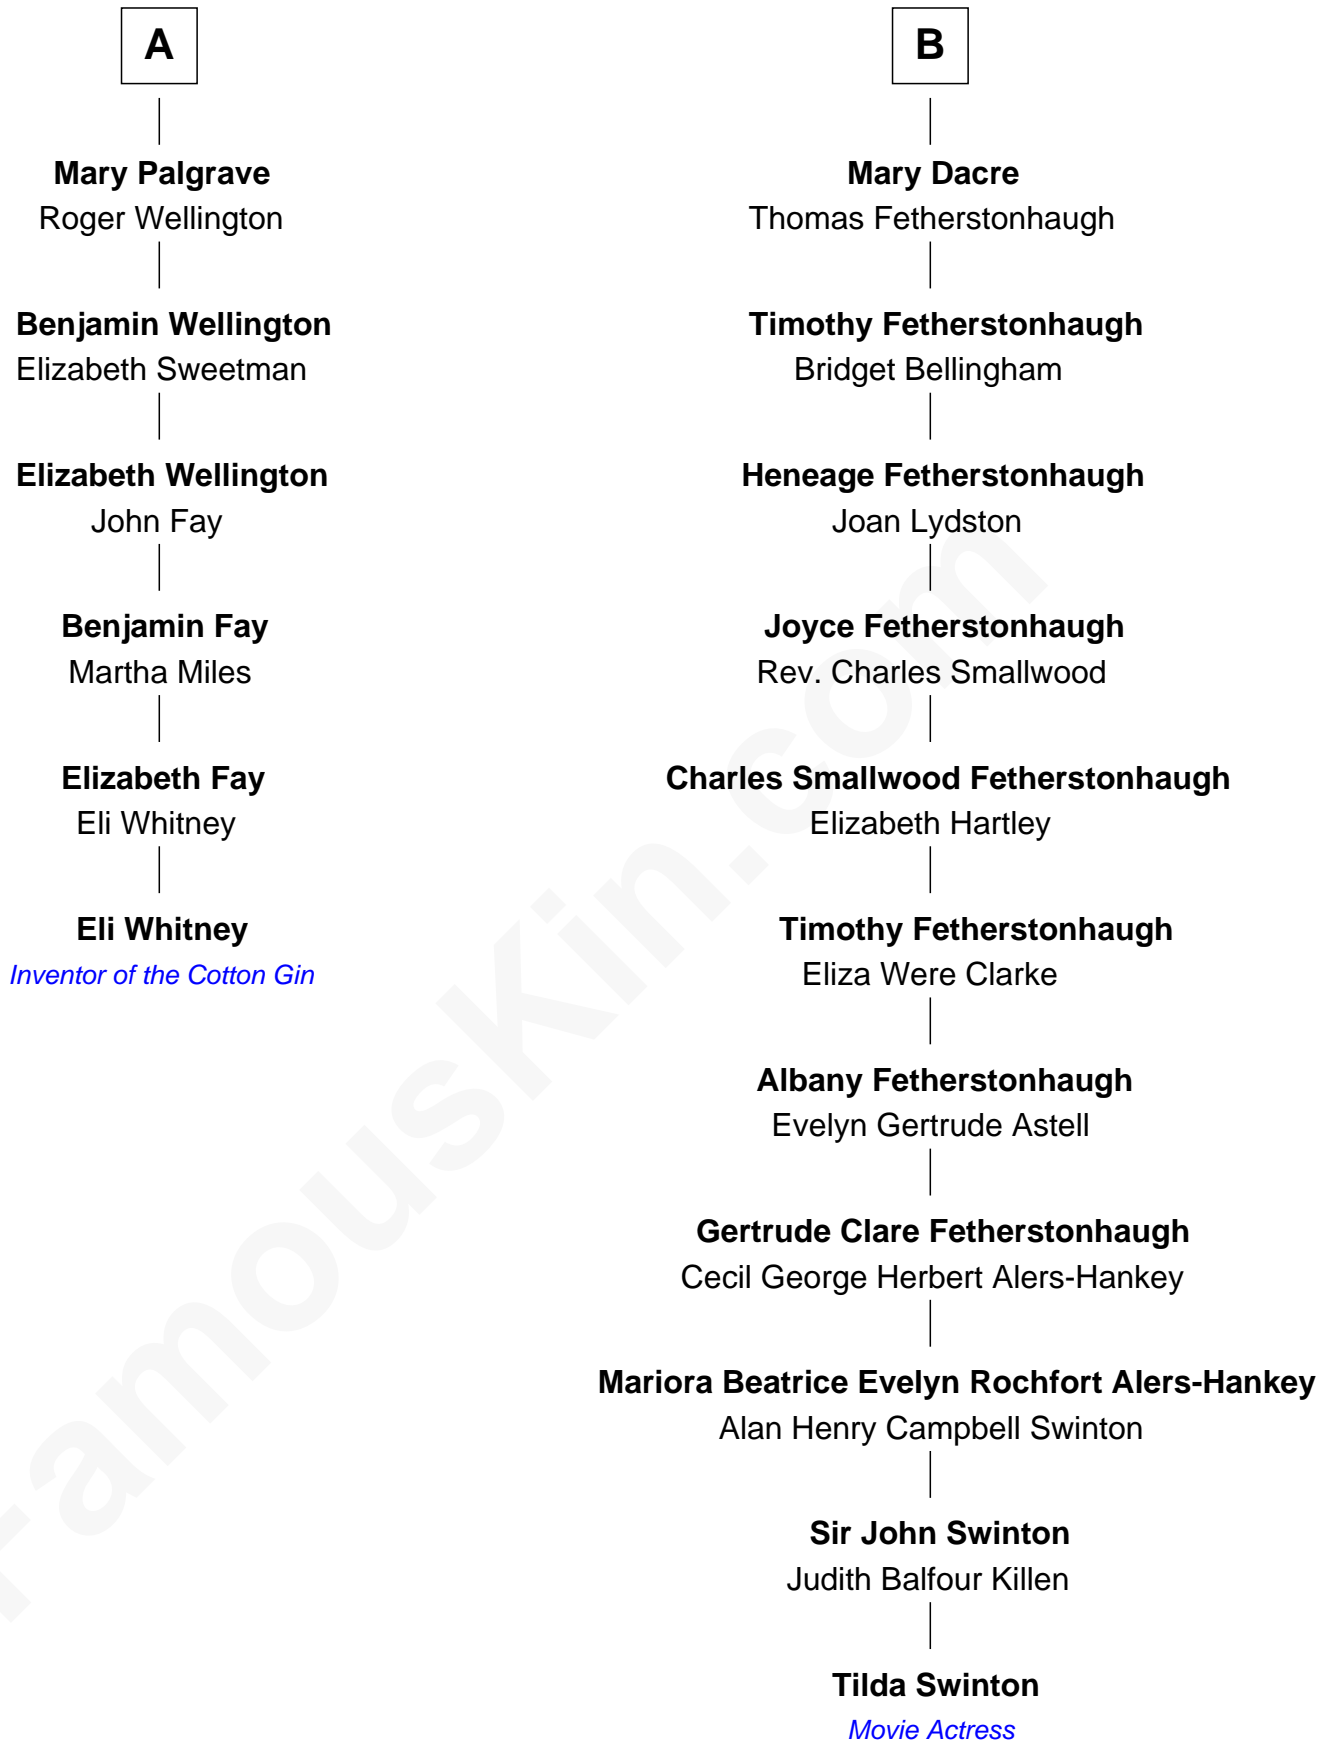

FamousKin.com Relationship Chart of

Eli Whitney

Inventor of the Cotton Gin

12th cousin 5 times removed of

Tilda Swinton

Movie Actress

Elizabeth Fitzalan

with husband
Sir Robert Goushill

with husband
Sir Thomas Mowbray

Elizabeth Goushill
Sir Robert Wingfield

Margaret Mowbray
Sir Robert Howard

Elizabeth Wingfield
Sir William Brandon

Sir John Howard
Katherine Moleyns

Eleanor Brandon
John Glemham

Sir Thomas Howard
Elizabeth Tilney

Anne Glemham
Henry Palgrave

Muriel Howard
Sir Thomas Knyvet

Thomas Palgrave
Alice Gunton

Sir Henry Knyvet
Anne Pickering

Rev. Edward Palgrave

Alice Knyvet
Christopher Dacre

Dr. Richard Palgrave
Anna -----

Henry Dacre
of Corby Salkeld

A

B

Tilda Swinton photo by [Nicolas Genin](#) (CC BY-SA 2.0)