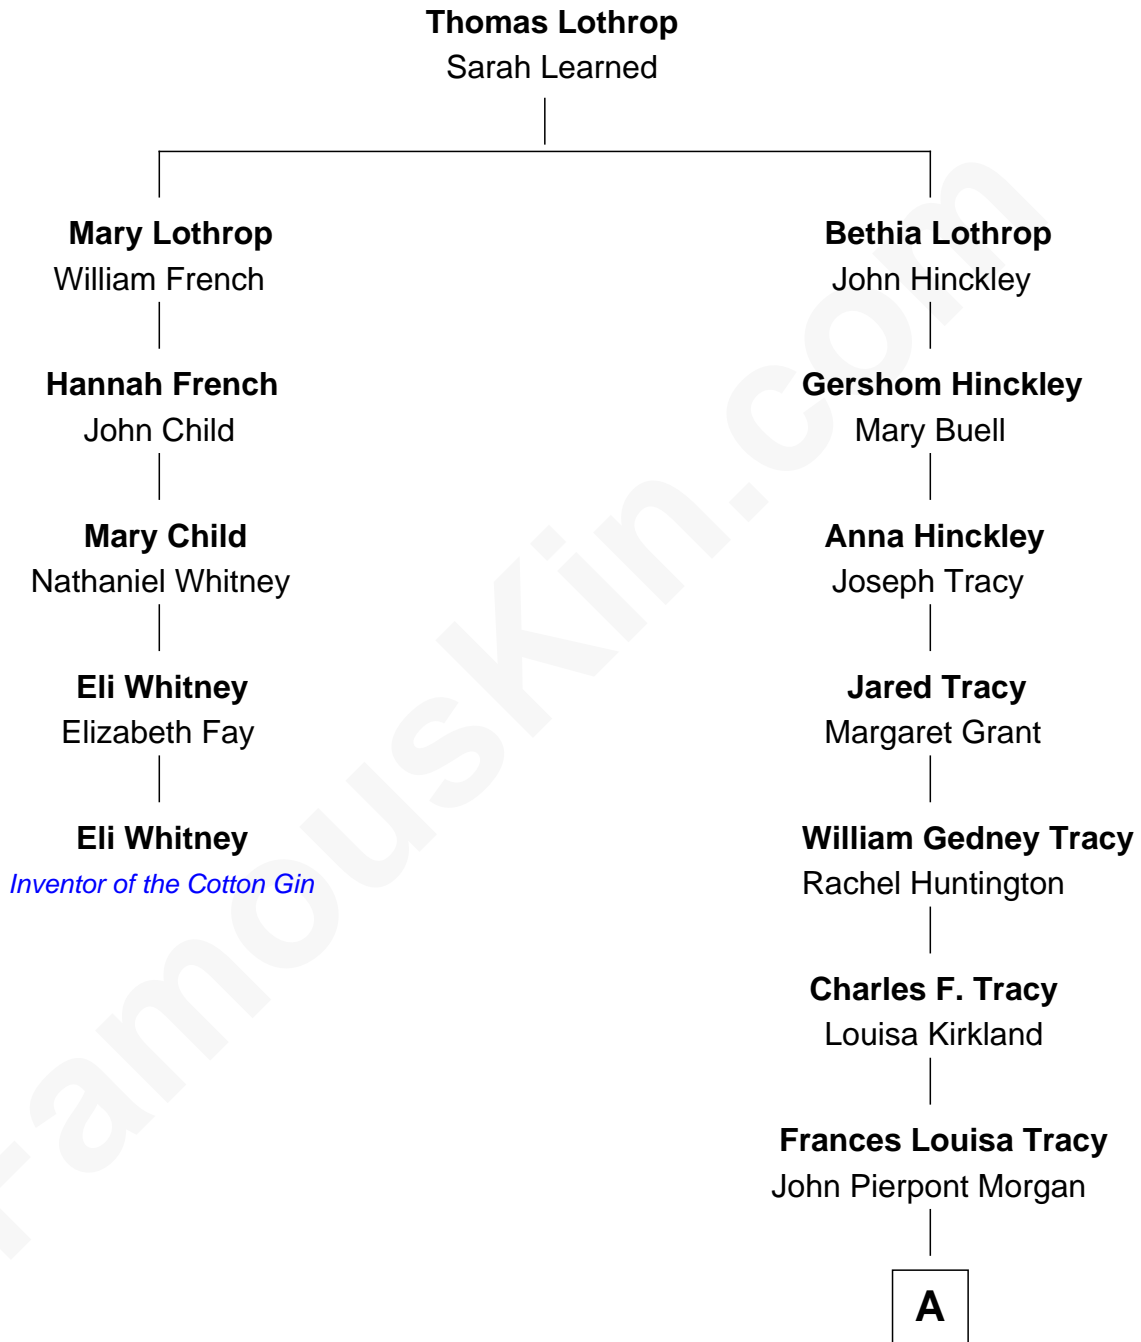

FamousKin.com

Relationship Chart of

Eli Whitney

Inventor of the Cotton Gin

4th cousin 4 times removed of

Henry Sturgis Morgan

Co-Founder of Morgan Stanley