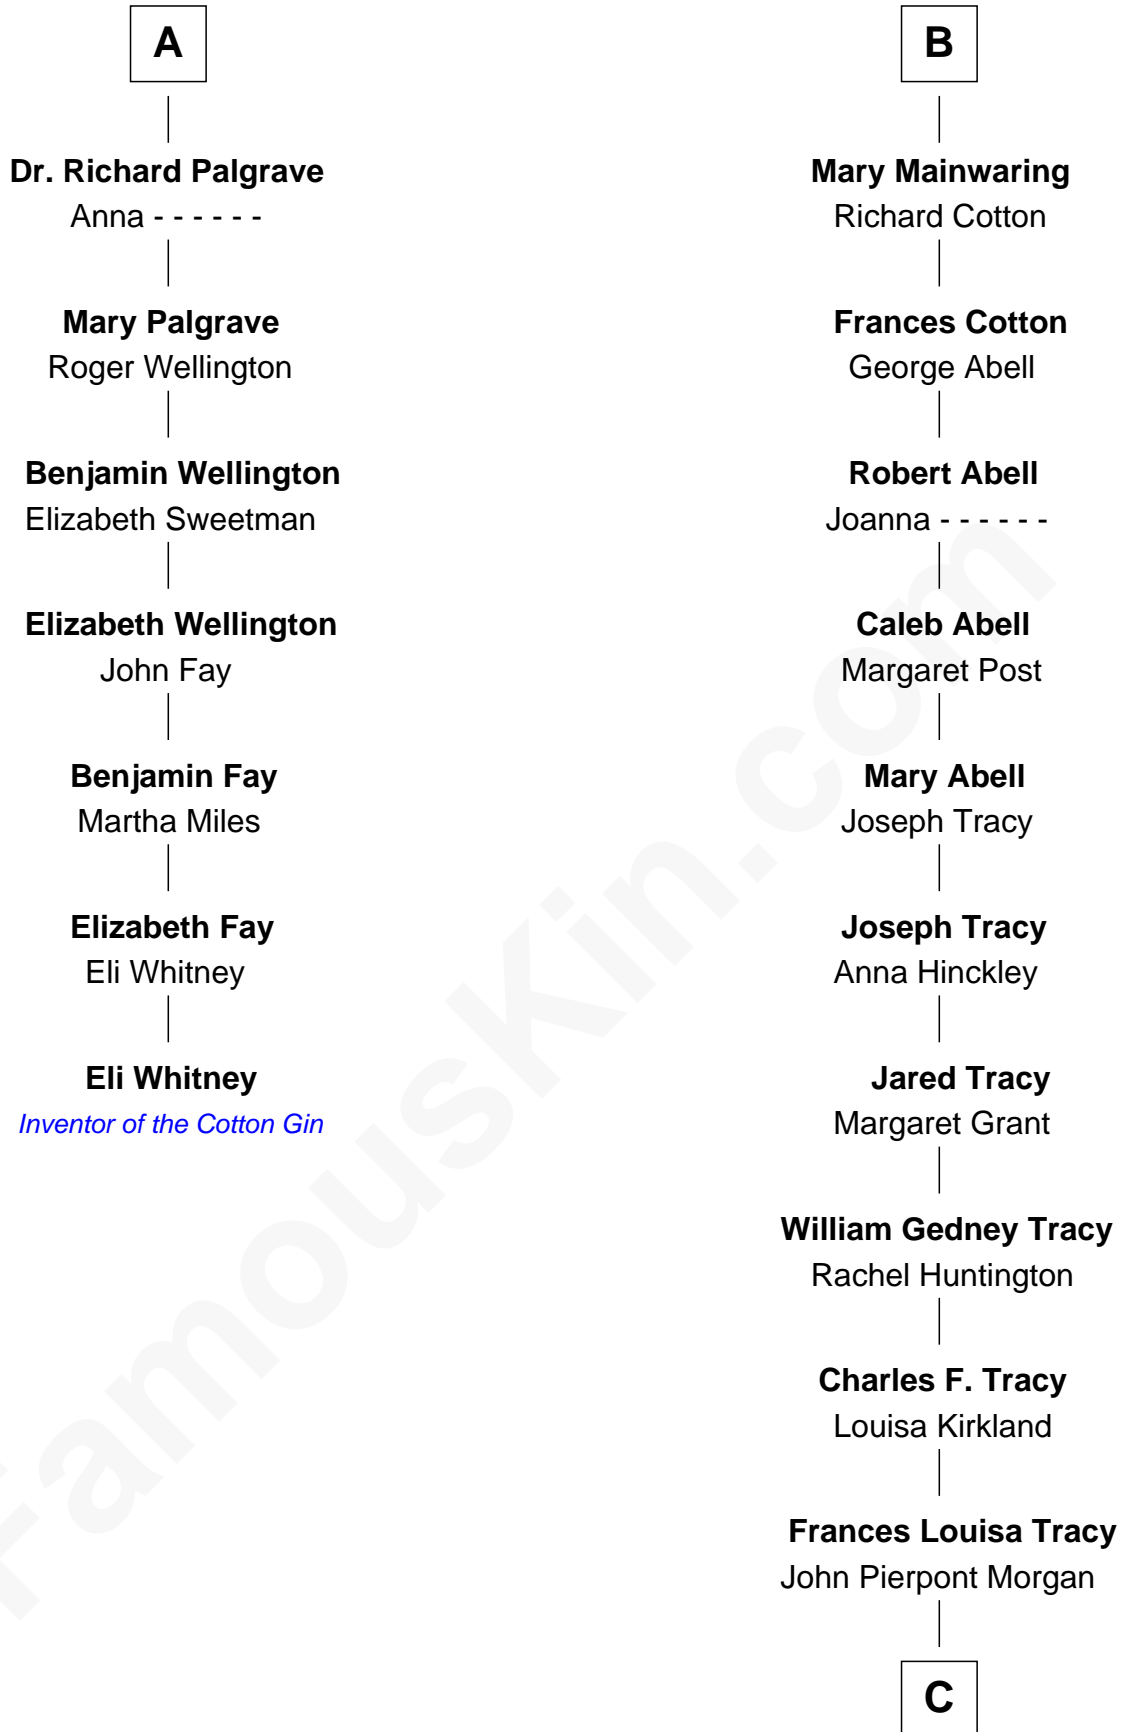

FamousKin.com

Relationship Chart of

Eli Whitney

Inventor of the Cotton Gin

13th cousin 5 times removed of

Henry Sturgis Morgan

Co-Founder of Morgan Stanley

Sir Richard Fitzalan

Elizabeth de Bohun

C

John Pierpont Morgan

Jane Norton Grew

Henry Sturgis Morgan

Co-Founder of Morgan Stanley

FamousKin.com