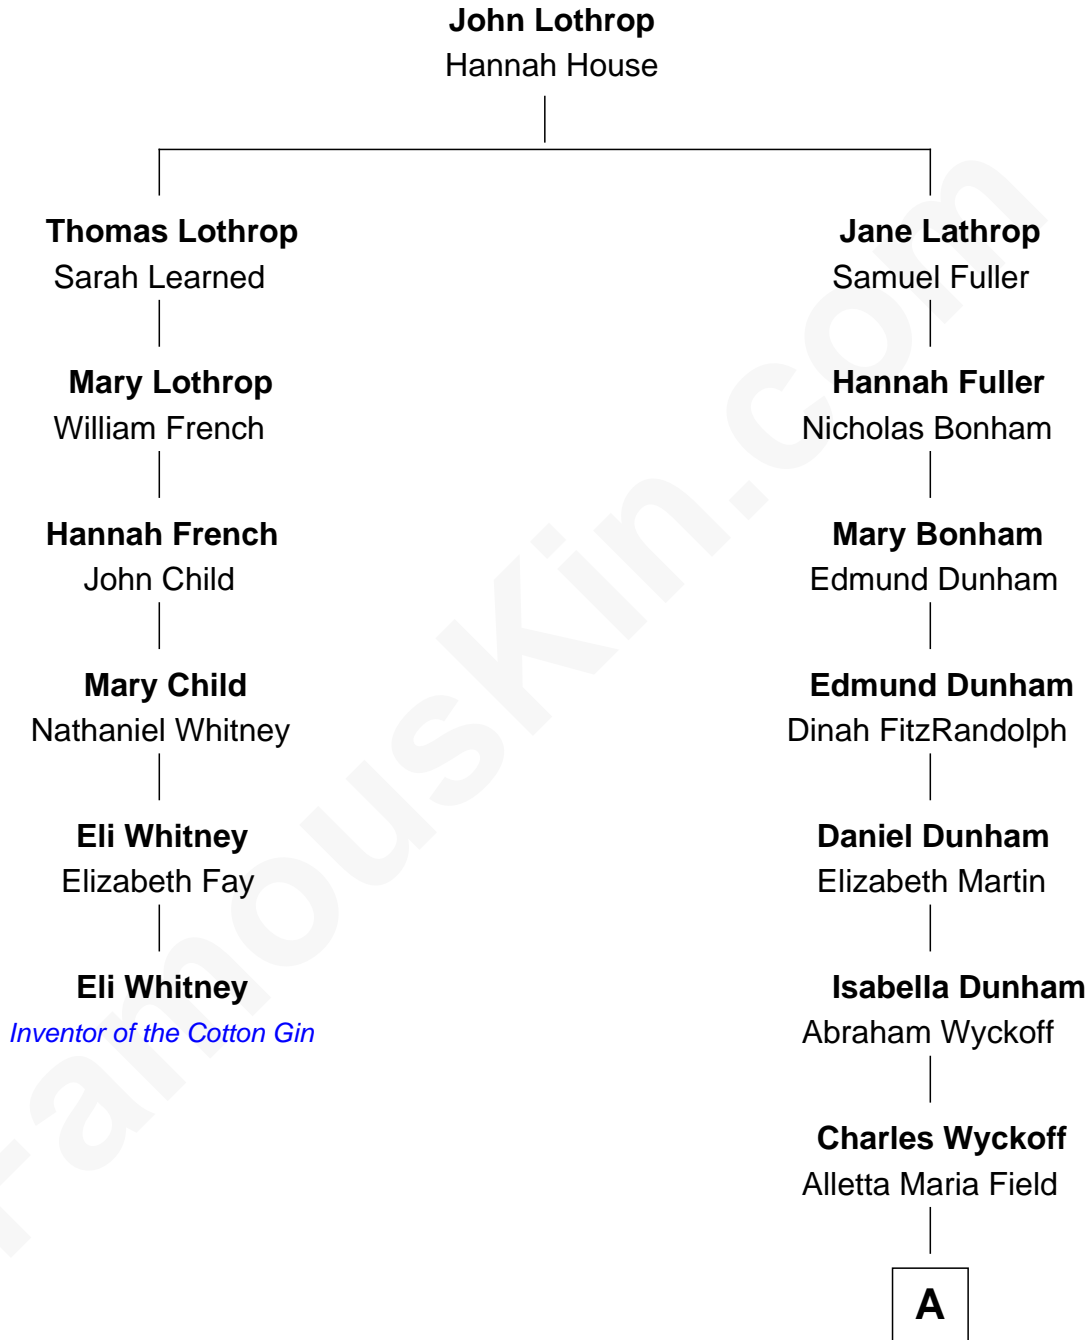

# FamousKin.com

## Relationship Chart of

### Eli Whitney

*Inventor of the Cotton Gin*

5th cousin 4 times removed of

**Georgia O'Keeffe**  
*American Artist*

A

Isabella Wyckoff  
George Victor Totto

Ida Ten Eyck Totto  
Francis Calyxtus O'Keeffe

Georgia O'Keeffe  
*American Artist*