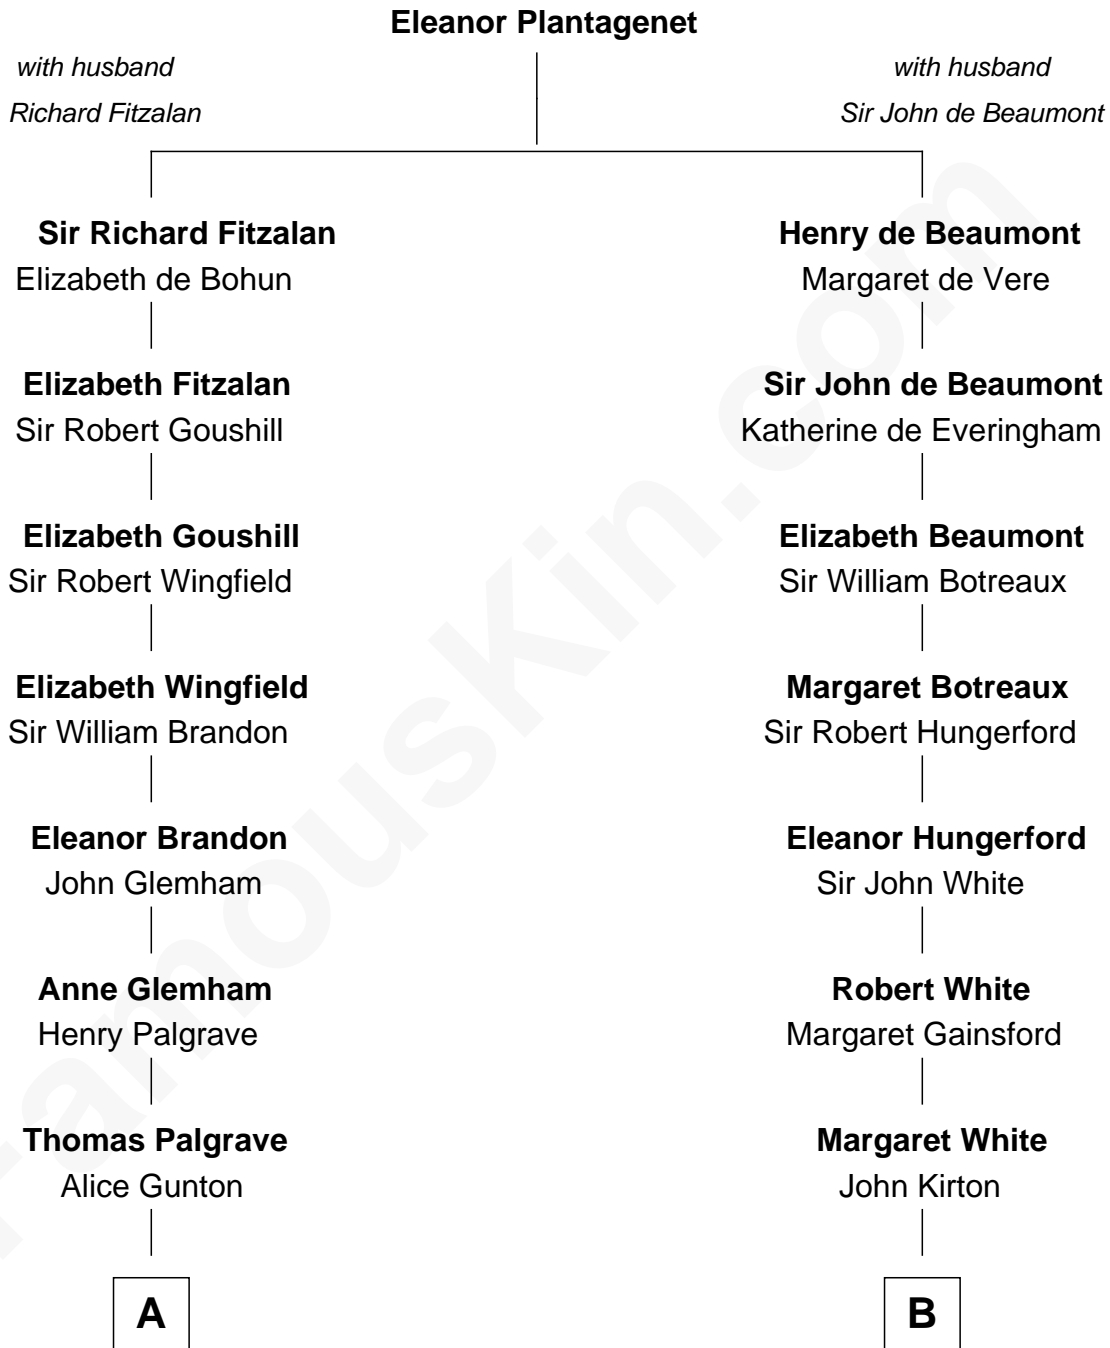

# FamousKin.com

## Relationship Chart of

### Eli Whitney

*Inventor of the Cotton Gin*

14th cousin 7 times removed of

**Thomas J. Watson, Jr.**  
*President and CEO of I.B.M.*

C

**Mary Hamilton**

Dr. Oliver Kittredge

**Oliver Kittredge**