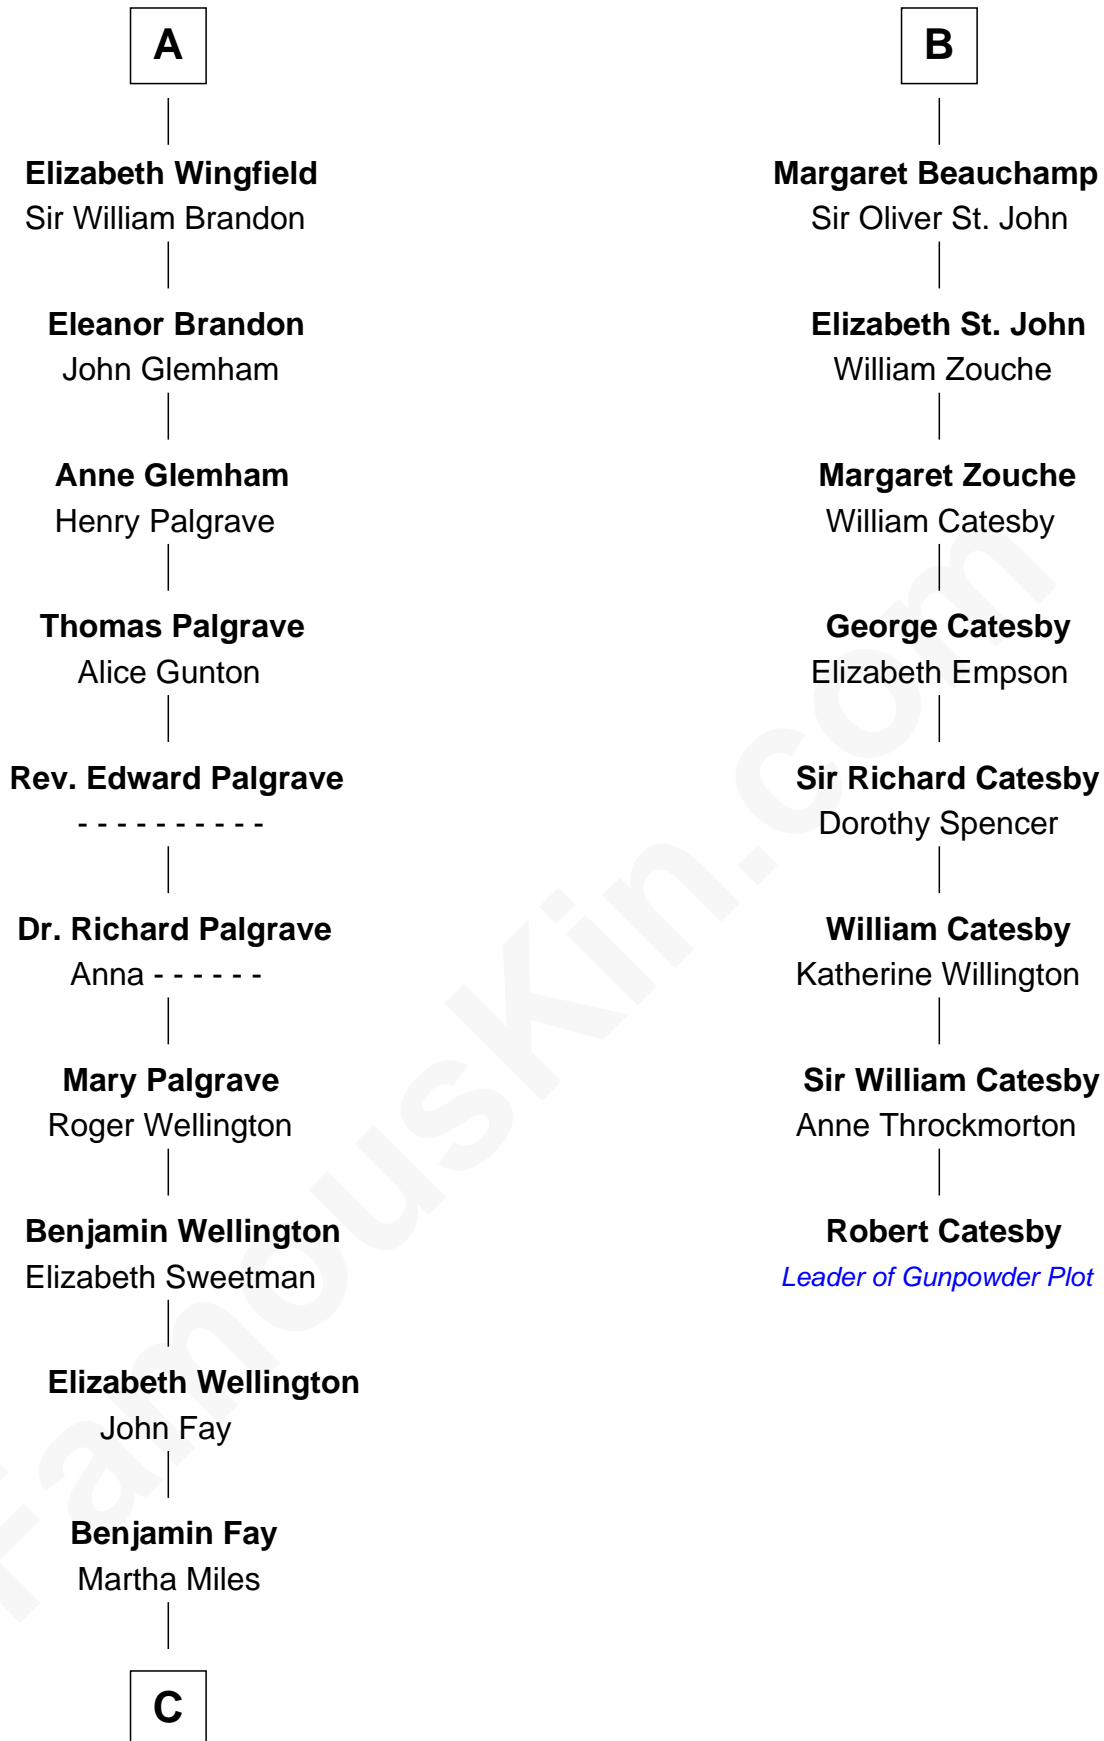

FamousKin.com

Relationship Chart of

Eli Whitney

Inventor of the Cotton Gin

14th cousin 4 times removed of

Robert Catesby

Leader of Gunpowder Plot

Sir Humphrey de Bohun

Alice de Bohun

Roger de Tony

Alice de Tony

Sir Walter de Beauchamp

Roger de Beauchamp

Sir Roger de Beauchamp

Sibyl de Pateshulle

Sir Roger de Beauchamp

Joan de Clopton

Sir Roger Beauchamp

Mary -----

Sir John Beauchamp

Edith Stourton

B

C

—
Elizabeth Fay

Eli Whitney

—
Eli Whitney

Inventor of the Cotton Gin

FamousKin.com