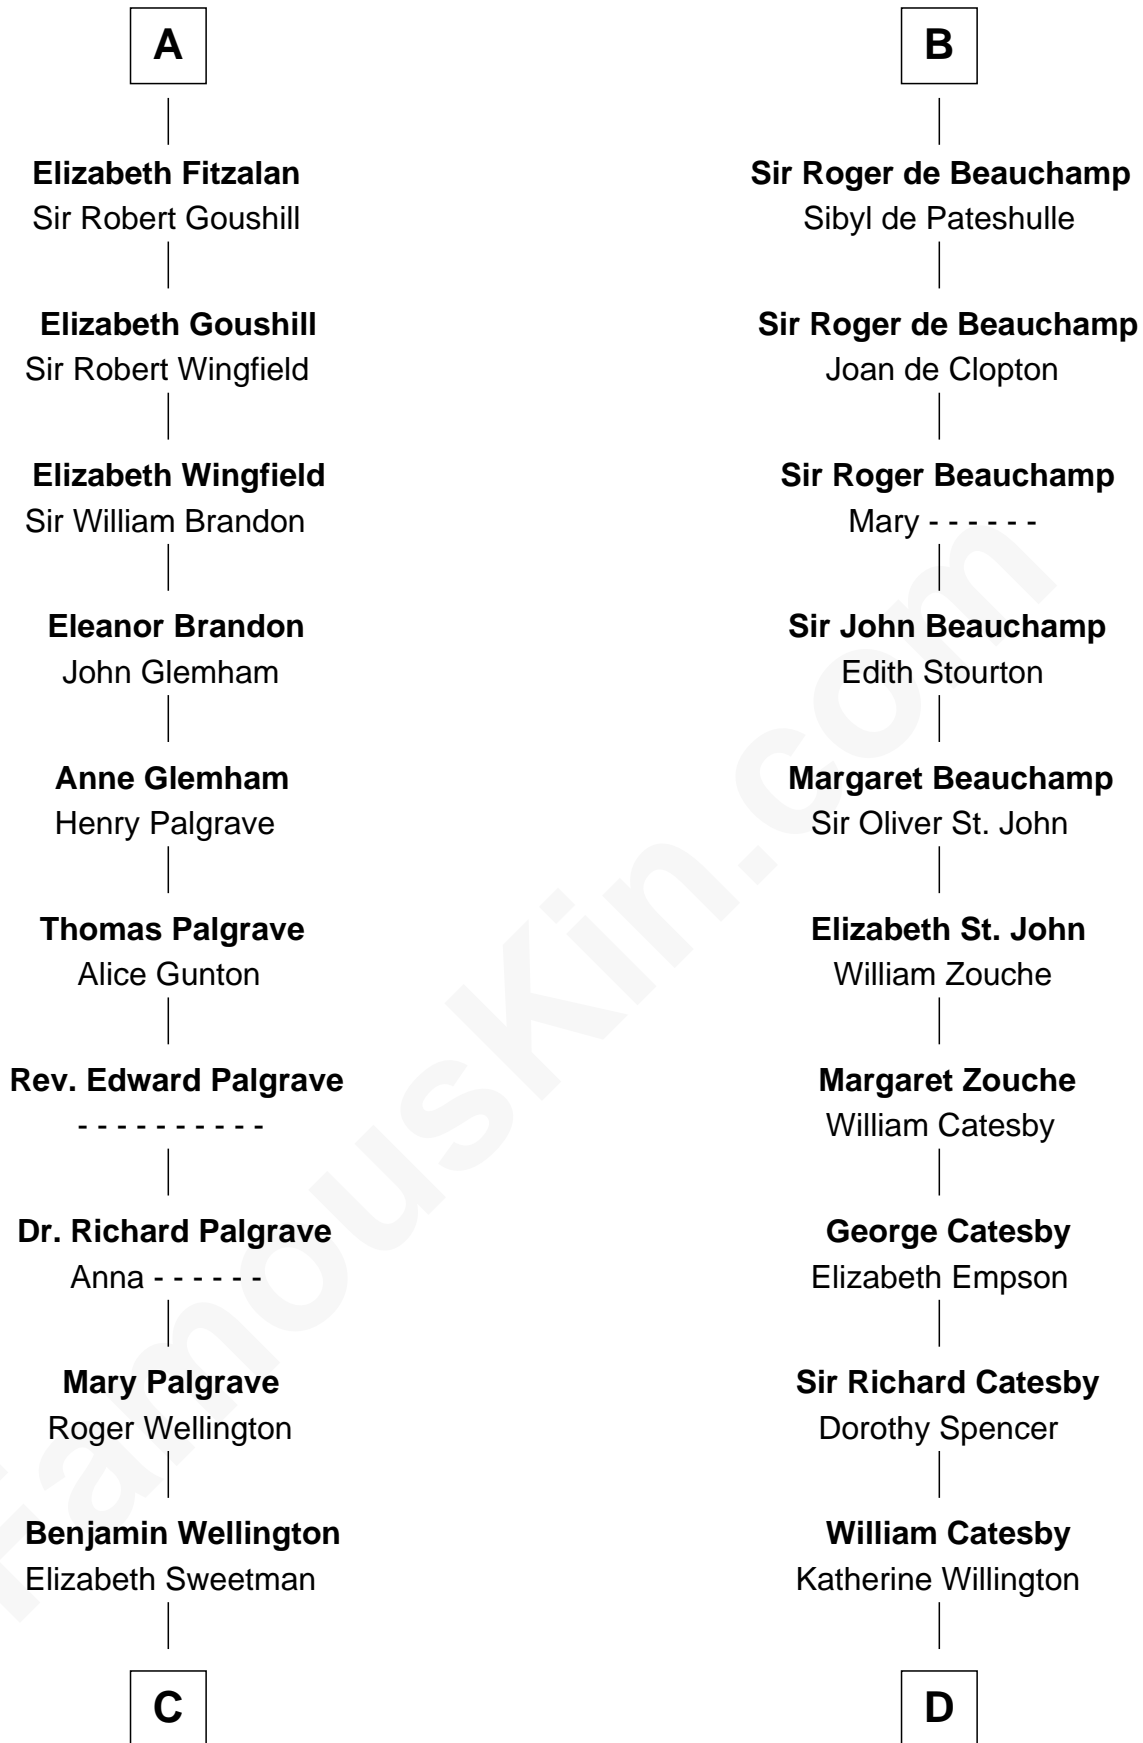

FamousKin.com

Relationship Chart of

Eli Whitney

Inventor of the Cotton Gin

18th cousin 2 times removed of

Robert Catesby

Leader of Gunpowder Plot

FamousKin.com