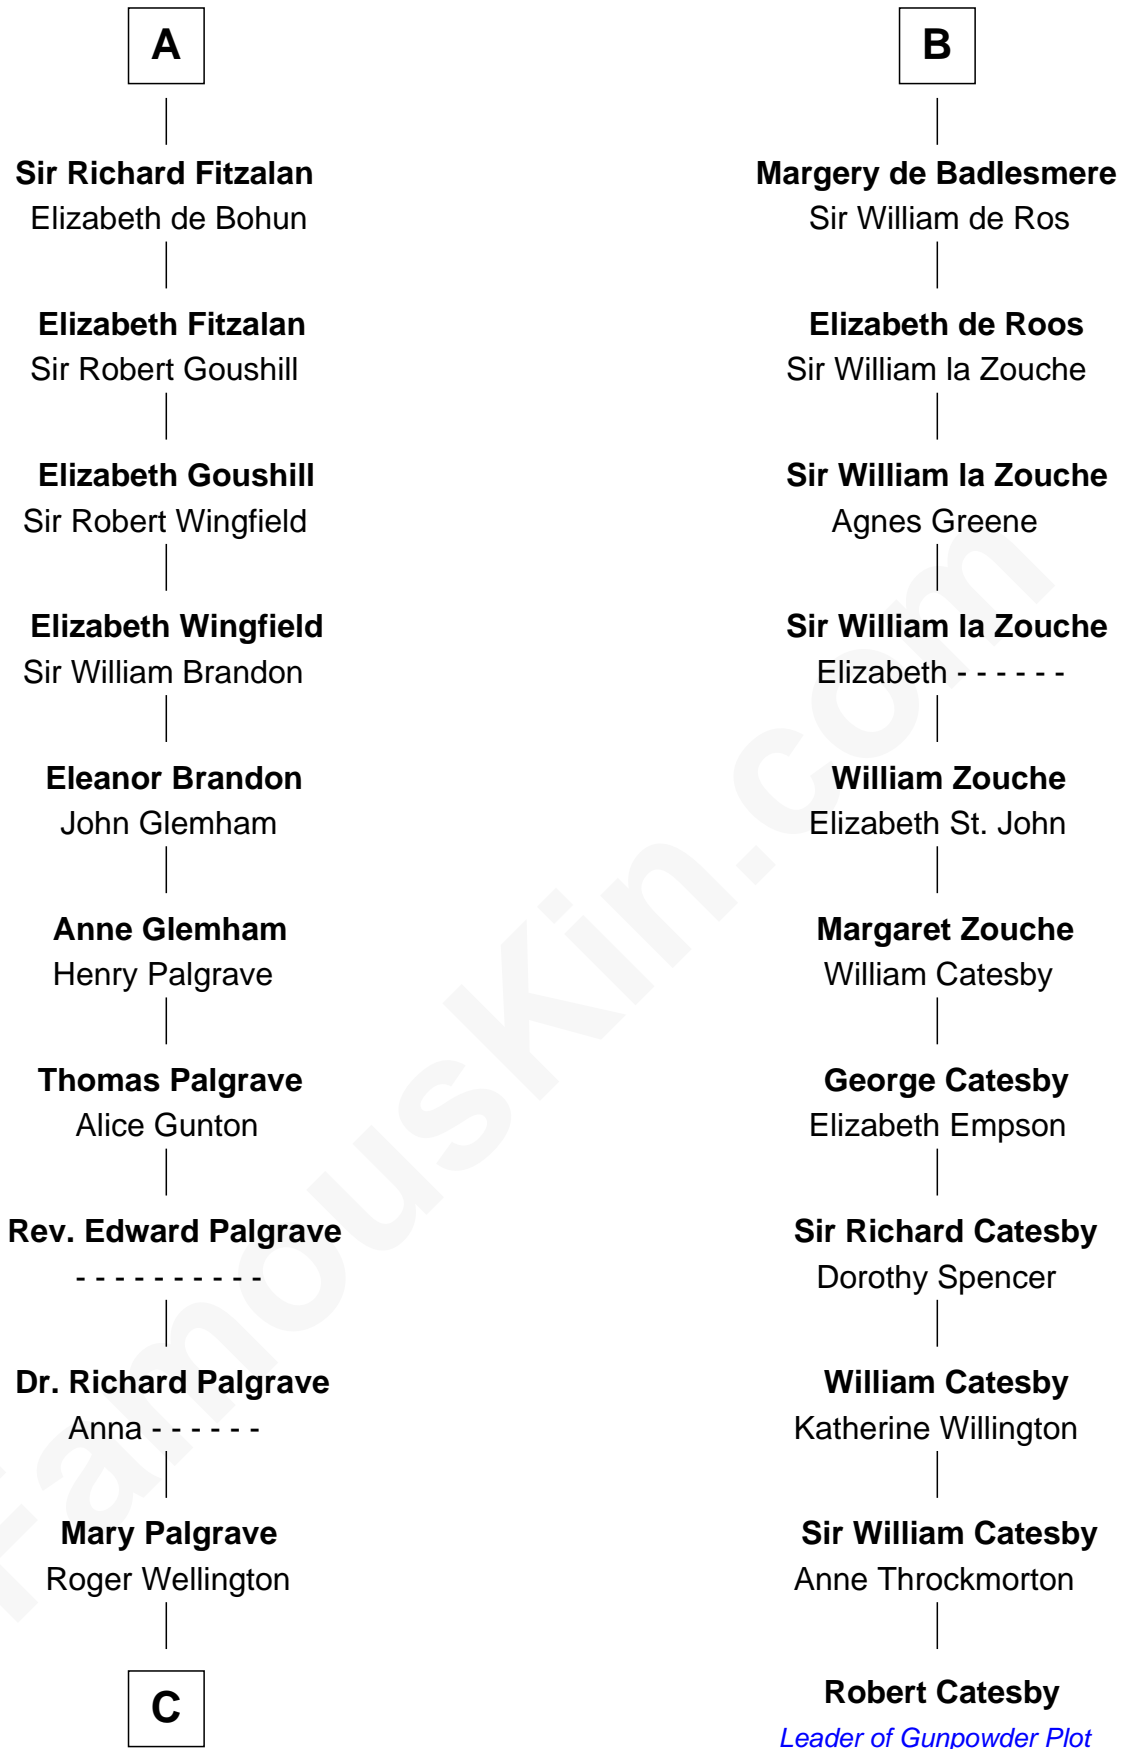

## Relationship Chart of

### Eli Whitney

*Inventor of the Cotton Gin*

17th cousin 4 times removed of

### Robert Catesby

*Leader of Gunpowder Plot*

**C**

—  
**Benjamin Wellington**

Elizabeth Sweetman

—  
**Elizabeth Wellington**

John Fay

—  
**Benjamin Fay**