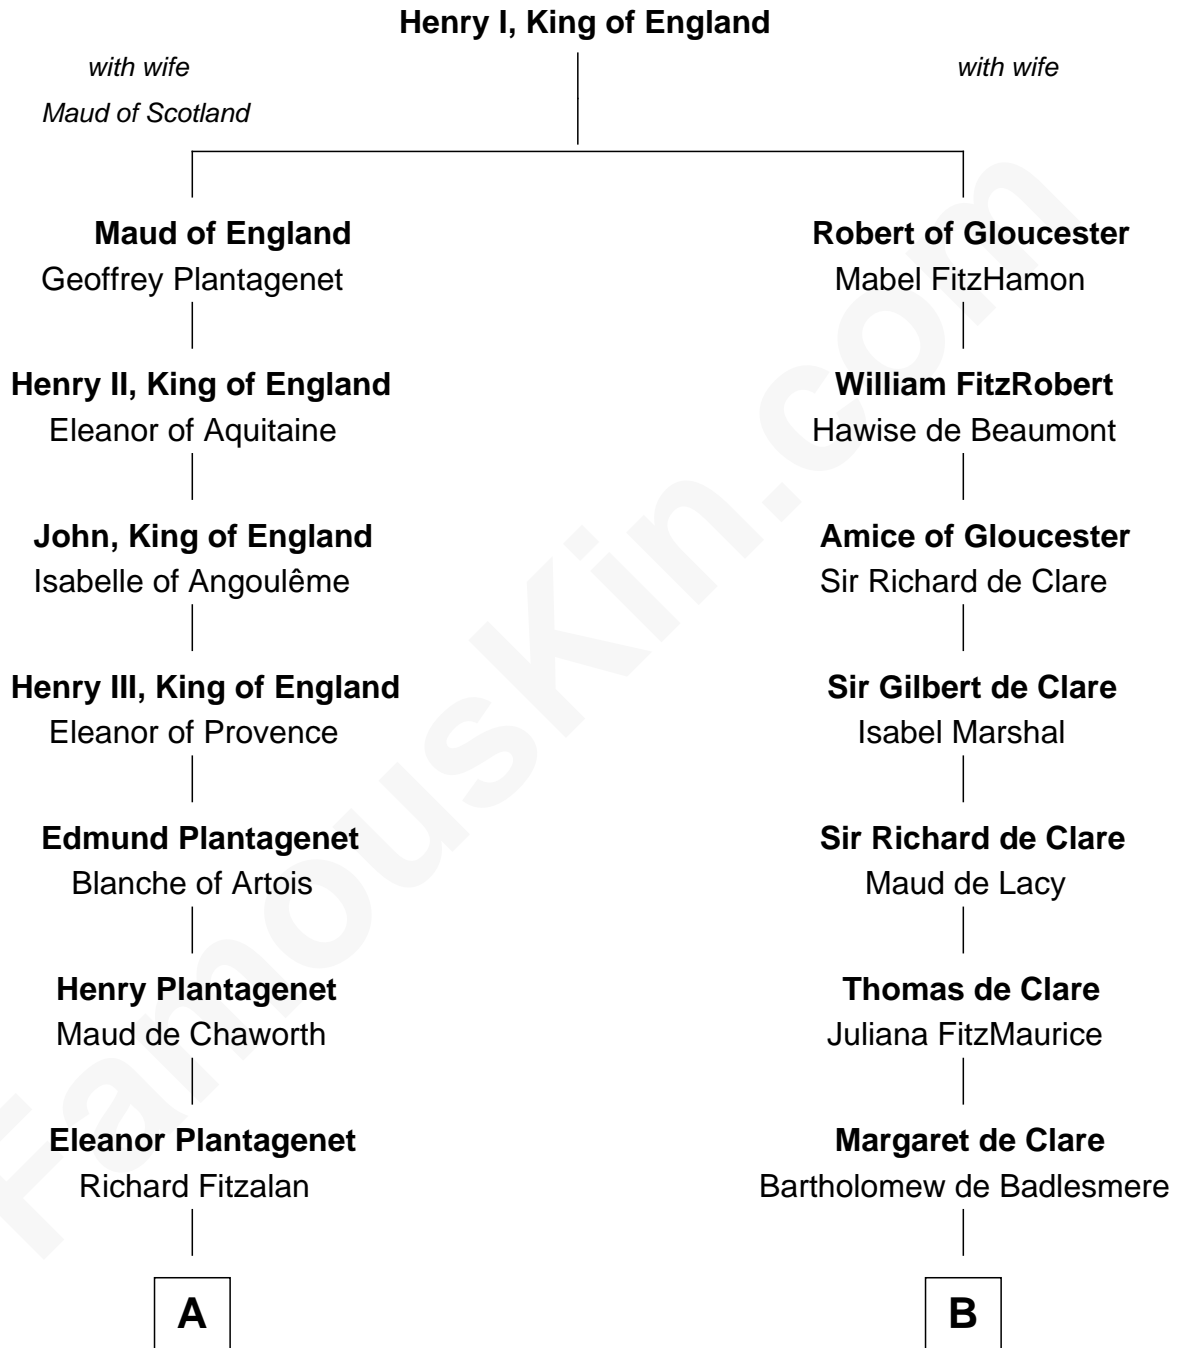

## Relationship Chart of

### Eli Whitney

*Inventor of the Cotton Gin*

17th cousin 4 times removed of

### Robert Catesby

*Leader of Gunpowder Plot*

**C**

—  
**Benjamin Wellington**

Elizabeth Sweetman

—  
**Elizabeth Wellington**

John Fay

—  
**Benjamin Fay**