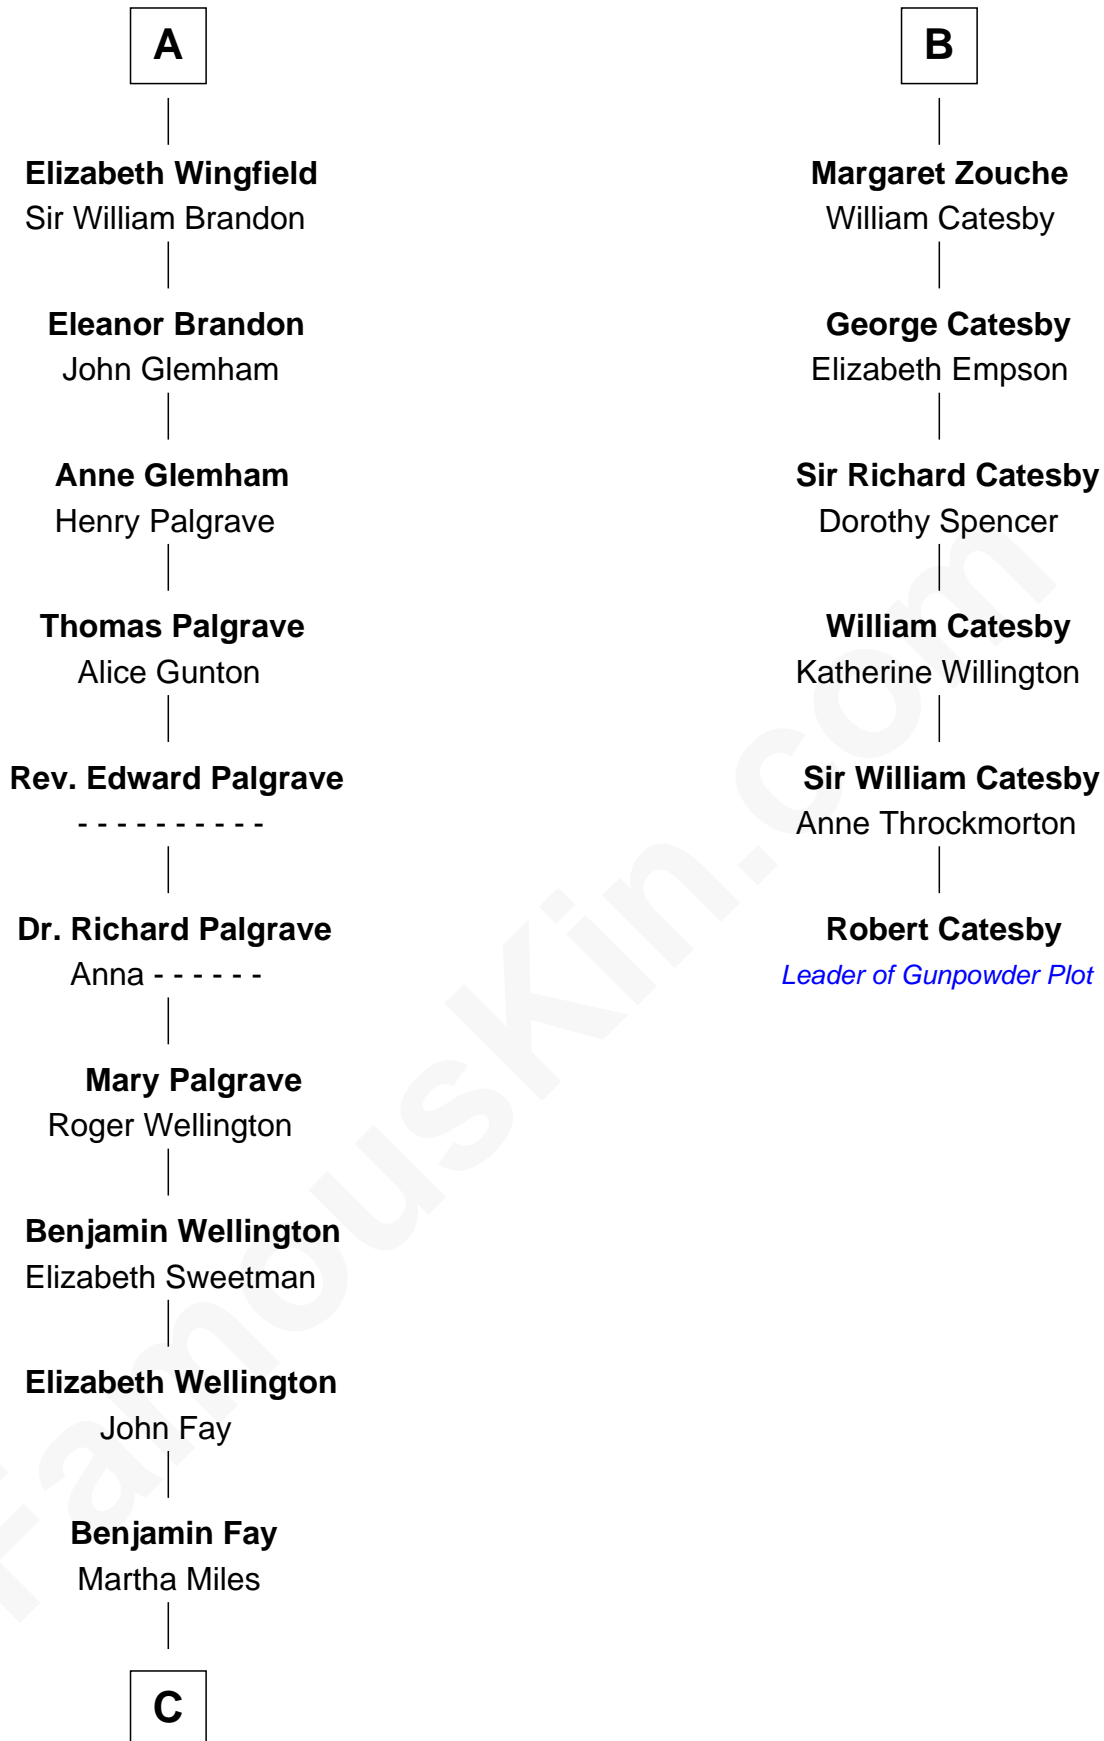

FamousKin.com

Relationship Chart of

Eli Whitney

Inventor of the Cotton Gin

12th cousin 6 times removed of

Robert Catesby

Leader of Gunpowder Plot

William de Braiose

Eva Marshal

Eleanor de Braiose
Sir Humphrey de Bohun

Humphrey de Bohun
Maud de Fiennes

Humphrey de Bohun
Elizabeth Plantagenet

Sir William de Bohun
Elizabeth de Badlesmere

Elizabeth de Bohun
Sir Richard Fitzalan

Elizabeth Fitzalan
Sir Robert Goushill

Elizabeth Goushill
Sir Robert Wingfield

A

Eve de Braiose
Sir William de Cantilupe

Milicent de Cantilupe
Eudo la Zouche

Lucy Zouche
Thomas de Greene

Sir Henry Greene
Katherine Drayton

Agnes Greene
Sir William la Zouche

Sir William la Zouche
Elizabeth - - - - -

William Zouche
Elizabeth St. John

B

C

—
Elizabeth Fay

Eli Whitney

—
Eli Whitney