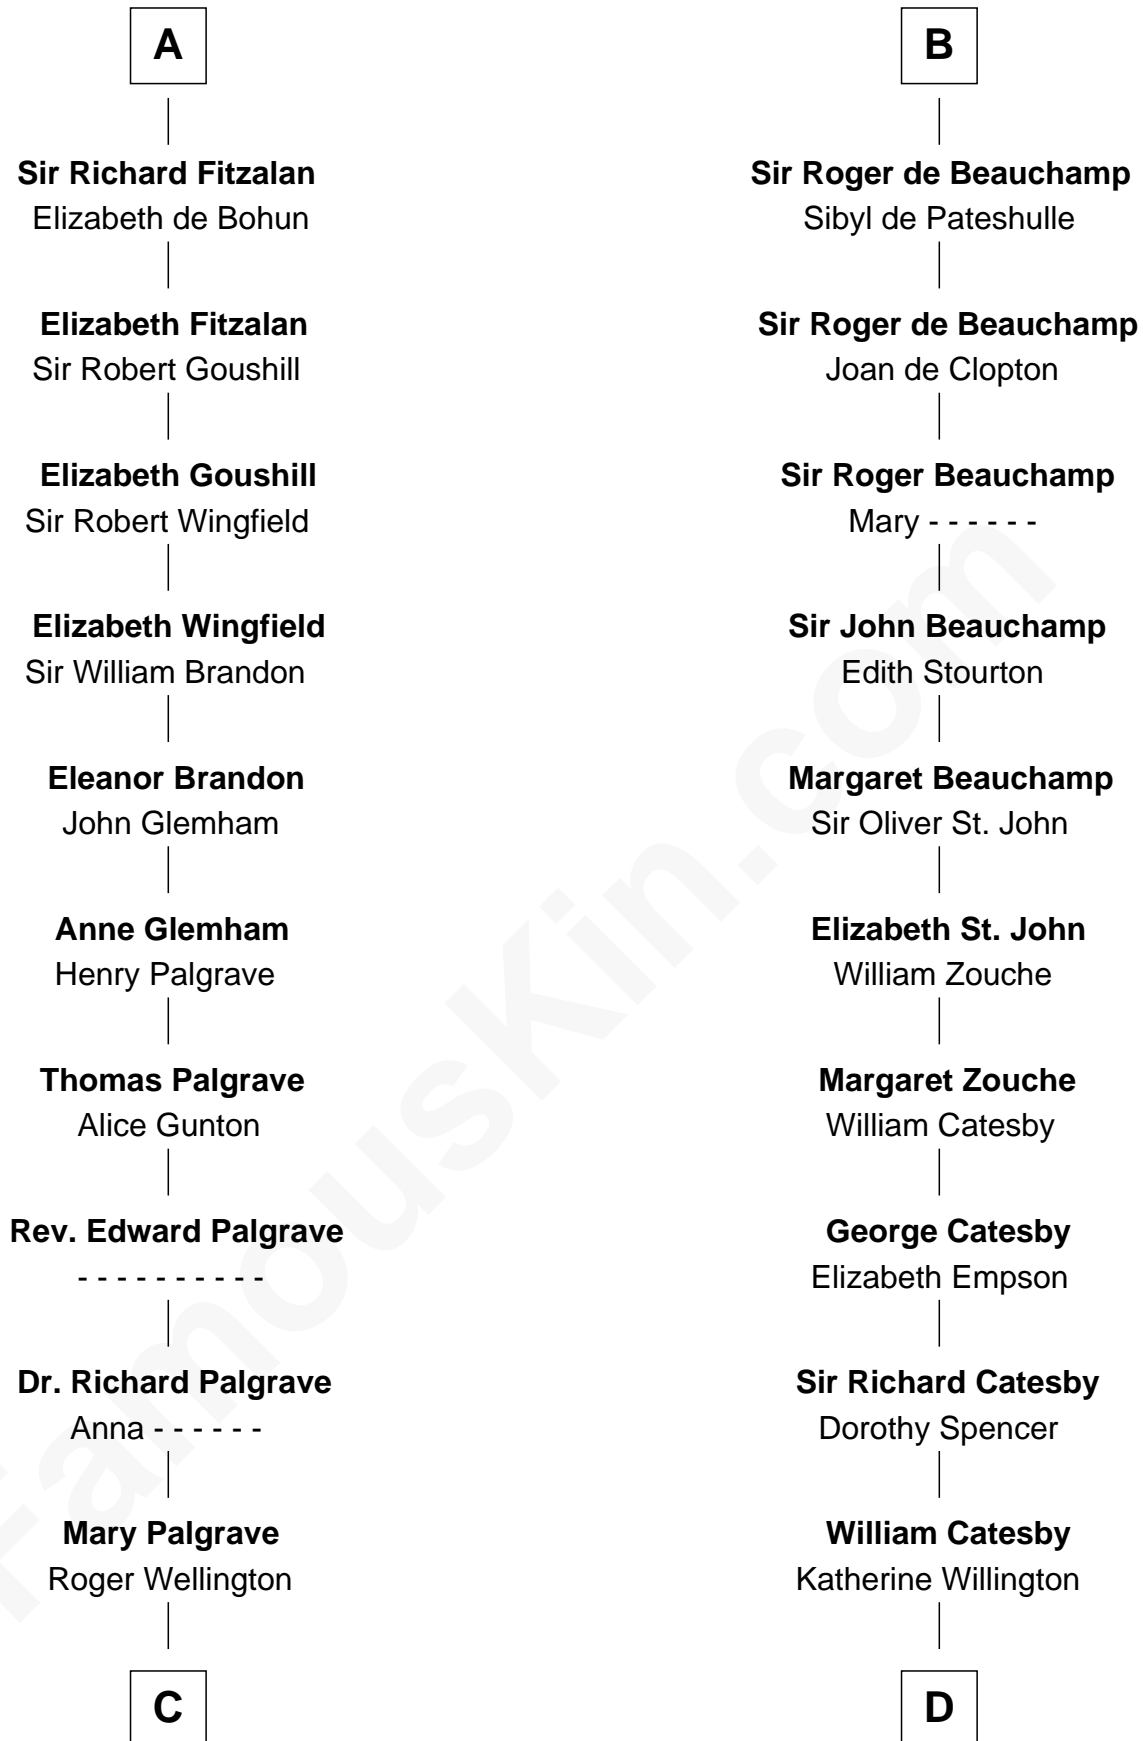

FamousKin.com

Relationship Chart of

Eli Whitney

Inventor of the Cotton Gin

18th cousin 3 times removed of

Robert Catesby

Leader of Gunpowder Plot

Geoffrey de Mandeville

Rohese de Vere

FamousKin.com