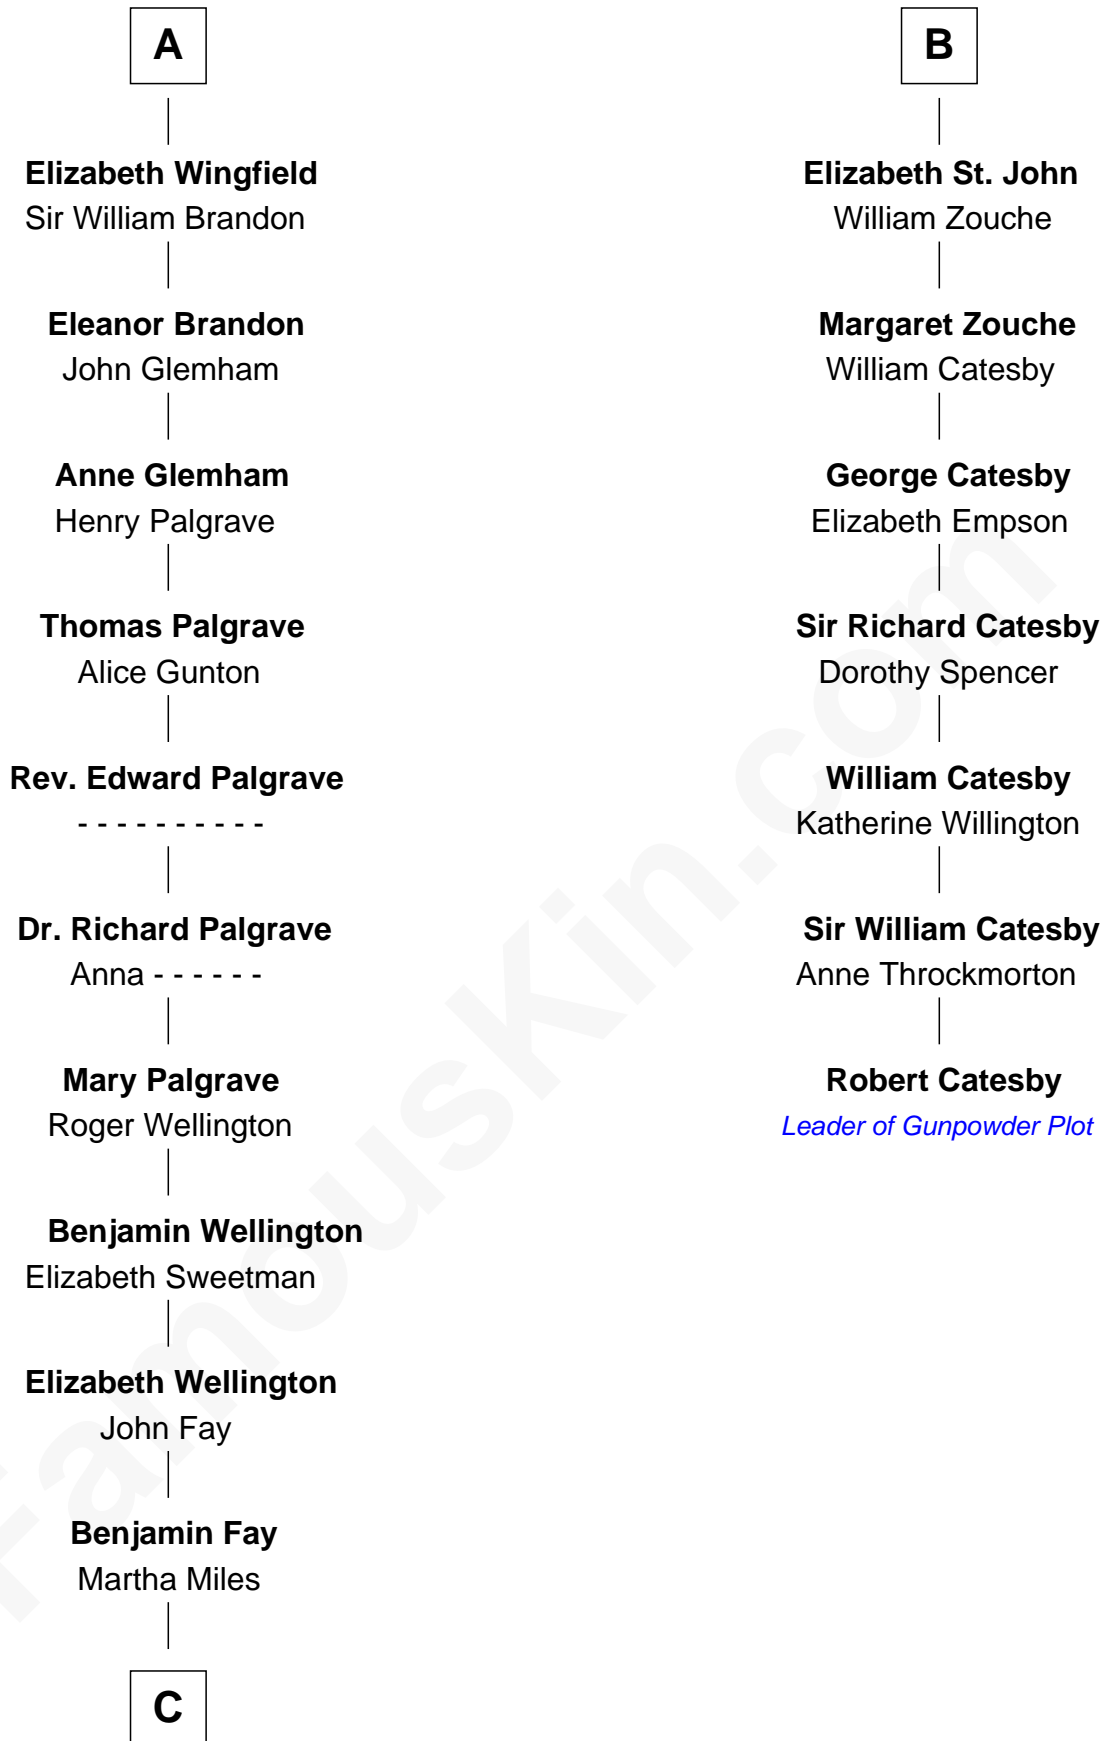

FamousKin.com

Relationship Chart of

Eli Whitney

Inventor of the Cotton Gin

13th cousin 5 times removed of

Robert Catesby

Leader of Gunpowder Plot

Sir William de Beauchamp

Sir Walter de Beauchamp

Alice de Tony

Roger de Beauchamp

Sir Roger de Beauchamp

Sibyl de Pateshulle

Sir Roger de Beauchamp

Joan de Clopton

Sir Roger Beauchamp

Mary - - - - -

Sir John Beauchamp

Edith Stourton

Margaret Beauchamp

Sir Oliver St. John

B

C

—
Elizabeth Fay

Eli Whitney

—
Eli Whitney

Inventor of the Cotton Gin

FamousKin.com